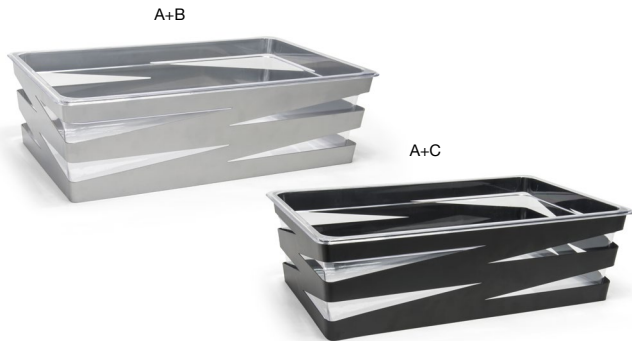

reversible!

Two Brands, One WOW Experience

ZIG ZAG *matte black & silver*

The innovative design of the Zig Zag buffet collection is perfect for adding dimension to your buffet setup. Optimize space and enhance presentations with ease using various display heights and sizes.

DYNAMIC PRESENTATION | STACKABLE | MAXIMIZES SPACE

- A Full Size Pan - Deep** pack 2 **BHO052CLT20**
20.75 x 13 x 5.75 in, 18.75 qt | 52.8 x 32.8 x 14.6 cm, 17.7 L
- B Full Size Zig Zag Housing - Deep - Silver** pack 2 **BHO087SII20**
19.75 x 12.25 x 6 in | 50.4 x 30.8 x 15.2 cm
- A+B Full Size Zig Zag Housing/Pan Set - Deep - Silver** pack 2 **BHO090SII20**
20.75 x 13 x 6 in, 18.75 qt | 52.8 x 32.8 x 15.2 cm, 17.7 L
- C Full Size Zig Zag Housing - Deep - Matte Black** pack 2 **BHO087BKI20**
19.75 x 12.25 x 6 in | 50.4 x 30.8 x 15.2 cm
- A+C Full Size Zig Zag Housing/Pan Set - Deep - Matte Black** pack 2 **BHO090BKI20**
20.75 x 13 x 6 in, 18.75 qt | 52.8 x 32.8 x 15.2 cm, 17.7 L

- A Full Size Pan - Shallow** pack 2 **BHO053CLT20**
20.75 x 13 x 2.5 in, 3.75 qt | 52.8 x 32.8 x 6.4 cm, 3.6 L
- B Full Size Zig Zag Housing - Shallow - Silver** pack 2 **BHO088SII20**
19.75 x 12.25 x 2.75 in | 50.4 x 30.8 x 7.2 cm
- A+B Full Size Zig Zag Housing/Pan Set - Shallow - Silver** pack 2 **BHO091SII20**
20.75 x 13 x 2.75 in, 3.75 qt | 52.8 x 32.8 x 7.2 cm, 3.6 L
- C Full Size Zig Zag Housing - Shallow - Matte Black** pack 2 **BHO088BKI20**
19.75 x 12.25 x 2.75 in | 50.4 x 30.8 x 7.2 cm
- A+C Full Size Zig Zag Housing/Pan Set - Shallow - Matte Black** pack 2 **BHO091BKI20**
20.75 x 13 x 2.75 in, 3.75 qt | 52.8 x 32.8 x 7.2 cm, 3.6 L

- C Flatware Divider Insert** pack 4 **BHO077FRT21**
6.5 x 3.25 x 3.75 in | 16.3 x 8.1 x 9.5 cm
 - A+B+C 1/6 Size Zig Zag Flatware Divider Set - Silver** pack 4 **BHO093SII21**
6.75 x 6.25 x 6 in | 17.3 x 16 x 15.2 cm
- Shown with:**
Servewise® Utensils
See on page 145