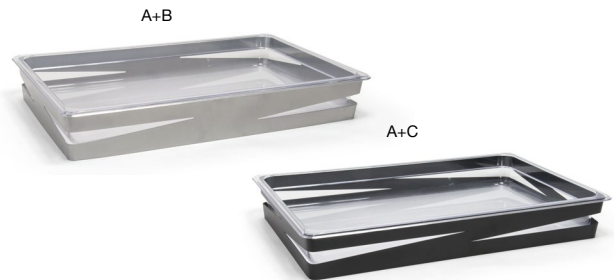

reversible!

Two Brands, One WOW Experience

ZIG ZAG *matte black & silver*

The innovative design of the Zig Zag buffet collection is perfect for adding dimension to your buffet setup. Optimize space and enhance presentations with ease using various display heights and sizes.

DYNAMIC PRESENTATION | STACKABLE | MAXIMIZES SPACE

- A Full Size Pan - Deep** pack 2 **BHO052CLT20**
20.75 x 13 x 5.75 in, 18.75 qt | 52.8 x 32.8 x 14.6 cm, 17.7 L
- B Full Size Zig Zag Housing - Deep - Silver** pack 2 **BHO087SII20**
19.75 x 12.25 x 6 in | 50.4 x 30.8 x 15.2 cm
- A+B Full Size Zig Zag Housing/Pan Set - Deep - Silver** pack 2 **BHO090SII20**
20.75 x 13 x 6 in, 18.75 qt | 52.8 x 32.8 x 15.2 cm, 17.7 L
- C Full Size Zig Zag Housing - Deep - Matte Black** pack 2 **BHO087BKI20**
19.75 x 12.25 x 6 in | 50.4 x 30.8 x 15.2 cm
- A+C Full Size Zig Zag Housing/Pan Set - Deep - Matte Black** pack 2 **BHO090BKI20**
20.75 x 13 x 6 in, 18.75 qt | 52.8 x 32.8 x 15.2 cm, 17.7 L

- A Full Size Pan - Shallow** pack 2 **BHO053CLT20**
20.75 x 13 x 2.5 in, 3.75 qt | 52.8 x 32.8 x 6.4 cm, 3.6 L
- B Full Size Zig Zag Housing - Shallow - Silver** pack 2 **BHO088SII20**
19.75 x 12.25 x 2.75 in | 50.4 x 30.8 x 7.2 cm
- A+B Full Size Zig Zag Housing/Pan Set - Shallow - Silver** pack 2 **BHO091SII20**
20.75 x 13 x 2.75 in, 3.75 qt | 52.8 x 32.8 x 7.2 cm, 3.6 L
- C Full Size Zig Zag Housing - Shallow - Matte Black** pack 2 **BHO088BKI20**
19.75 x 12.25 x 2.75 in | 50.4 x 30.8 x 7.2 cm
- A+C Full Size Zig Zag Housing/Pan Set - Shallow - Matte Black** pack 2 **BHO091BKI20**
20.75 x 13 x 2.75 in, 3.75 qt | 52.8 x 32.8 x 7.2 cm, 3.6 L

- C Flatware Divider Insert** pack 4 **BHO077FRT21**
6.5 x 3.25 x 3.75 in | 16.3 x 8.1 x 9.5 cm
 - A+B+C 1/6 Size Zig Zag Flatware Divider Set - Silver** pack 4 **BHO093SII21**
6.75 x 6.25 x 6 in | 17.3 x 16 x 15.2 cm
- Shown with:**
Servewise® Utensils
See on page 145