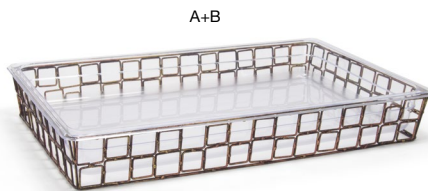

reversible!

Two Brands, One WOW Experience

COPPERED LINK

copper

Unleash limitless creativity with Coppered Link. Crafted from durable, fused iron in a warm geometric pattern, our Coppered Link collection offers versatile anchor pieces for every buffet setup.

LIGHTWEIGHT & DURABLE | MAXIMIZES SPACE | MULTIFUNCTIONAL

Coppered Link Risers - Set of 3
 (1) 7 sq x 8 in | (1) 18 sq x 20.3 cm
 (2) 6.25 sq x 4.25 in | (2) 16 sq x 10.5 cm
 pack 2
BRI002GOI20

A 13" Coppered Link Risers - Set of 2 pack 1 **BRI011GOI28**
 6.5 sq x 13 in | 16.8 sq x 33 cm
B Acrylic Display Drawer pack 2 **BHO079CLT20**
 13.5 x 6 sq in | 34.3 x 15.5 sq cm
A+B Coppered Link Housing/Drawer Set pack 2 **BHO083GOI20**
 13.75 x 6.5 x 6.5 in | 35 x 16.8 x 16.8 cm
Replacement Flat Silicone Strip - Bag of 2
BHO107CLT88

A+B

A Full Size Pan - Deep pack 2 **BHO052CLT20**
 20.75 x 13 x 5.75 in, 18.75 qt | 52.8 x 32.8 x 14.6 cm, 17.7 L
B Full Size Coppered Link Housing - Deep pack 2 **BHO049GOI20**
 19.75 x 12.25 x 6 in | 50.4 x 30.8 x 15.2 cm
A+B Full Size Coppered Link Housing/Pan Set - Deep pack 2 **BHO059GOI20**
 20.75 x 13 x 6 in, 18.75 qt | 52.8 x 32.8 x 15.2 cm, 17.7 L

A+B

A 1/2 Size Pan - Deep pack 4 **BHO096CLT21**
 13 x 10.5 x 5.75 in, 9.25 qt | 32.8 x 26.4 x 14.6 cm, 8.7 L
B 1/2 Size Coppered Link Housing - Deep pack 2 **BHO094GOI20**
 12.25 x 10 x 6 in | 30.8 x 25.2 x 15.2 cm
A+B 1/2 Size Coppered Link Housing/Pan Set - Deep pack 2 **BHO112GOI20**
 13 x 10.5 x 6 in, 9.25 qt | 32.8 x 26.4 x 15.2 cm, 8.7 L