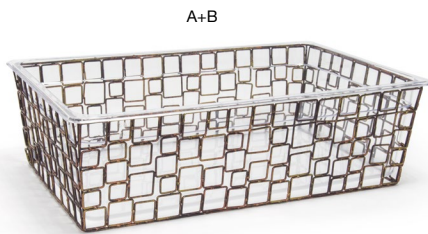

reversible!

Two Brands, One WOW Experience

COPPERED LINK

copper

Unleash limitless creativity with Coppered Link. Crafted from durable, fused iron in a warm geometric pattern, our Coppered Link collection offers versatile anchor pieces for every buffet setup.

LIGHTWEIGHT & DURABLE | MAXIMIZES SPACE | MULTIFUNCTIONAL

Coppered Link Risers - Set of 3
 (1) 7 sq x 8 in | (1) 18 sq x 20.3 cm
 (2) 6.25 sq x 4.25 in | (2) 16 sq x 10.5 cm
 pack 2
BRI002GOI20

A 13" Coppered Link Risers - Set of 2 pack 1 **BRI011GOI28**
 6.5 sq x 13 in | 16.8 sq x 33 cm
B Acrylic Display Drawer pack 2 **BHO079CLT20**
 13.5 x 6 sq in | 34.3 x 15.5 sq cm
A+B Coppered Link Housing/Drawer Set pack 2 **BHO083GOI20**
 13.75 x 6.5 x 6.5 in | 35 x 16.8 x 16.8 cm
Replacement Flat Silicone Strip - Bag of 2
BHO107CLT88

A+B

A Full Size Pan - Deep pack 2 **BHO052CLT20**
 20.75 x 13 x 5.75 in, 18.75 qt | 52.8 x 32.8 x 14.6 cm, 17.7 L
B Full Size Coppered Link Housing - Deep pack 2 **BHO049GOI20**
 19.75 x 12.25 x 6 in | 50.4 x 30.8 x 15.2 cm
A+B Full Size Coppered Link Housing/Pan Set - Deep pack 2 **BHO059GOI20**
 20.75 x 13 x 6 in, 18.75 qt | 52.8 x 32.8 x 15.2 cm, 17.7 L

A+B

A 1/2 Size Pan - Deep pack 4 **BHO096CLT21**
 13 x 10.5 x 5.75 in, 9.25 qt | 32.8 x 26.4 x 14.6 cm, 8.7 L
B 1/2 Size Coppered Link Housing - Deep pack 2 **BHO094GOI20**
 12.25 x 10 x 6 in | 30.8 x 25.2 x 15.2 cm
A+B 1/2 Size Coppered Link Housing/Pan Set - Deep pack 2 **BHO112GOI20**
 13 x 10.5 x 6 in, 9.25 qt | 32.8 x 26.4 x 15.2 cm, 8.7 L