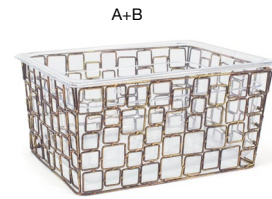

LIGHTWEIGHT & DURABLE | MAXIMIZES SPACE | MULTIFUNCTIONAL

Coppered Link Risers - Set of 3
 (1) 7 sq x 8 in | (1) 18 sq x 20.3 cm
 (2) 6.25 sq x 4.25 in | (2) 16 sq x 10.5 cm
 pack 2
BRI002GOI20

A 13" Coppered Link Risers - Set of 2 pack 1 **BRI011GOI28**
 6.5 sq x 13 in | 16.8 sq x 33 cm
B Acrylic Display Drawer pack 2 **BHO079CLT20**
 13.5 x 6 sq in | 34.3 x 15.5 sq cm
A+B Coppered Link Housing/Drawer Set pack 2 **BHO083GOI20**
 13.75 x 6.5 x 6.5 in | 35 x 16.8 x 16.8 cm
Replacement Flat Silicone Strip - Bag of 2
BHO107CLT88

A+B

A Full Size Pan - Deep pack 2 **BHO052CLT20**
 20.75 x 13 x 5.75 in, 18.75 qt | 52.8 x 32.8 x 14.6 cm, 17.7 L
B Full Size Coppered Link Housing - Deep pack 2 **BHO049GOI20**
 19.75 x 12.25 x 6 in | 50.4 x 30.8 x 15.2 cm
A+B Full Size Coppered Link Housing/Pan Set - Deep pack 2 **BHO059GOI20**
 20.75 x 13 x 6 in, 18.75 qt | 52.8 x 32.8 x 15.2 cm, 17.7 L

A+B

A 1/2 Size Pan - Deep pack 4 **BHO096CLT21**
 13 x 10.5 x 5.75 in, 9.25 qt | 32.8 x 26.4 x 14.6 cm, 8.7 L
B 1/2 Size Coppered Link Housing - Deep pack 2 **BHO094GOI20**
 12.25 x 10 x 6 in | 30.8 x 25.2 x 15.2 cm
A+B 1/2 Size Coppered Link Housing/Pan Set - Deep pack 2 **BHO112GOI20**
 13 x 10.5 x 6 in, 9.25 qt | 32.8 x 26.4 x 15.2 cm, 8.7 L