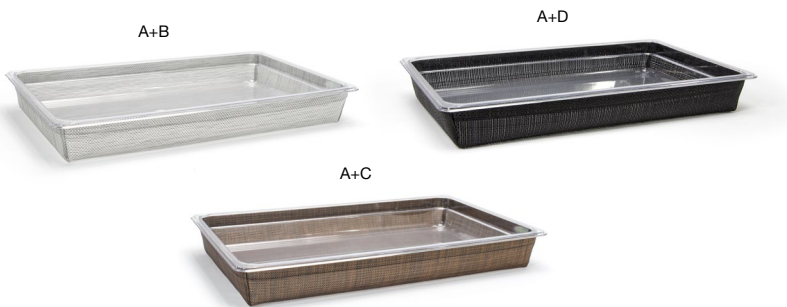

- **A Full Size Pan - Shallow** pack 2 **BHO053CLT20**
  20.75 x 13 x 2.5 in, 3.75 qt | 52.8 x 32.8 x 6.4 cm, 3.6 L
- **B Full Size Metroweave® Housing - Shallow - Mesh Grey** pack 4 **BHO127GYV21**
  19.75 x 12.25 x 2.5 in | 50.4 x 30.8 x 6.2 cm
- **A+B Full Size Metroweave® Housing/Pan Set - Shallow - Mesh Grey** pack 4 **BHO132GYV21**
  20.75 x 13 x 2.5 in, 3.75 qt | 52.8 x 32.8 x 6.6 cm, 3.6 L
- **C Full Size Metroweave® Housing - Shallow - Mesh Copper** pack 4 **BHO127COV21**
  19.75 x 12.25 x 2.5 in | 50.4 x 30.8 x 6.2 cm
- **A+C Full Size Metroweave® Housing/Pan Set - Shallow - Mesh Copper** pack 4 **BHO132COV21**
  20.75 x 13 x 2.5 in, 3.75 qt | 52.8 x 32.8 x 6.6 cm, 3.6 L
- **D Full Size Metroweave® Housing - Shallow - Random Weave Black** pack 4 **BHO127BKV21**
  19.75 x 12.25 x 2.5 in | 50.4 x 30.8 x 6.2 cm
- **A+D Full Size Metroweave® Housing/Pan Set - Shallow - Random Weave Black** pack 4 **BHO132BKV21**
  20.75 x 13 x 2.5 in, 3.75 qt | 52.8 x 32.8 x 6.6 cm, 3.6 L