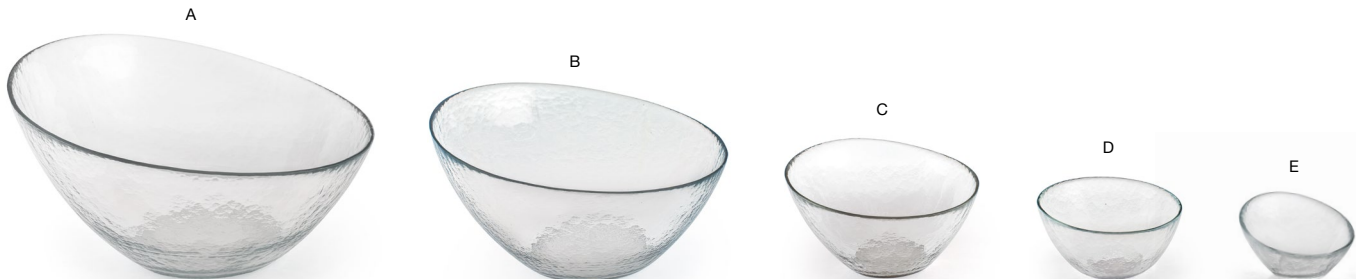

# GLASSWARE

*clear & frosted*

Glassware features a wide variety of trend-forward designs for bar, tabletop, and buffet. These pieces provide a versatile array of presentation possibilities from cocktails to appetizers, and more.

UNIQUE SERVING | VERSATILE DESIGNS | DISHWASHER SAFE

- A** 11.75" Round Kaleidoscope™  
Slanted Bowl - 108 oz  
11.75 dia x 6.5 in | 29.9 dia x 16.7 cm, 3.2 L
- B** 10" Round Kaleidoscope™  
Slanted Bowl - 80 oz  
10 dia x 5.5 in | 25.5 dia x 14.2 cm, 2.4 L
- C** 7.25" Round Kaleidoscope™  
Slanted Bowl - 29 oz  
7.25 dia x 4.25 in | 18.6 dia x 10.6 cm, 858 ml

- pack 2 **DBO051CLG20**
- pack 4 **DBO050CLG21**
- pack 6 **DBO049CLG22**

- D** 5" Round Kaleidoscope™  
Slanted Bowl - 8 oz  
5 dia x 2.75 in | 12.6 dia x 6.8 cm, 237 ml
- E** 4" Round Kaleidoscope™  
Slanted Footed Bowl - 5 oz  
4 dia x 3 in | 9.9 dia x 7.7 cm, 148 ml