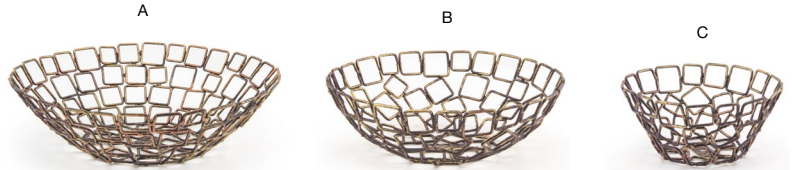

reversible!

Two Brands, One WOW Experience

COPPERED LINK

copper

Unleash limitless creativity with Coppered Link. Crafted from durable, fused iron in a warm geometric pattern, our Coppered Link collection offers versatile anchor pieces for every buffet setup.

LIGHTWEIGHT & DURABLE | MAXIMIZES SPACE | MULTIFUNCTIONAL

- A** **1/6 Size Pan - Deep** pack 4 **BHO054CLT21**
6.75 x 6.25 x 5.75 in, 2.25 qt | 17.3 x 16 x 14.6 cm, 2.1 L
 - B** **1/6 Size Coppered Link Housing - Deep** pack 4 **BHO051GOI21**
6.25 x 5.75 x 6 in | 15.6 x 14.4 x 15.2 cm
 - A+B** **1/6 Size Coppered Link Housing/Pan Set - Deep** pack 4 **BHO061GOI21**
6.75 x 6.25 x 6 in, 2.25 qt | 17.3 x 16 x 15.2 cm, 2.1 L
 - C** **Flatware Divider Insert** pack 4 **BHO077FRT21**
6.5 x 3.25 x 3.75 in | 16.3 x 8.1 x 9.5 cm
 - A+B+C** **1/6 Size Coppered Link Flatware Divider Set** pack 4 **BHO078GOI21**
6.75 x 6.25 x 6 in | 17.3 x 16 x 15.2 cm
- Shown with:**
Servewise® Utensils
See on page 145

10" Square Coppered Link Charger
10 sq x 1.5 in | 25.2 sq x 3.8 cm
pack 6
BPT030GOI22

- A** **10" Round Coppered Link Basket** pack 6 **BBK011GOI22**
10 dia x 3 in | 25.2 dia x 7.4 cm
- B** **8" Round Coppered Link Basket** pack 6 **BBK013GOI22**
8 dia x 2.75 in | 20.5 dia x 7 cm
- C** **5.5" Round Coppered Link Basket** pack 12 **BBK012GOI23**
5.5 dia x 2.5 in | 14 dia x 6.5 cm