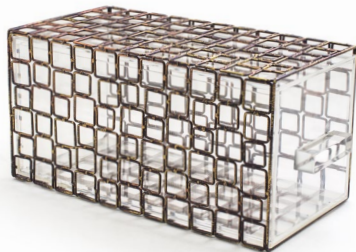

82. Coppered Link Risers, Set of 3  
 (2) 6.5 x 6.5 x 4,  
 (1) 7 x 7 x 8  
 Pack 2 (Total of 6 pieces)  
 BRI002GOI20

83. Replacement Tube  
 Silicone Bumpers,  
 Bag of 12  
 Pack 1  
 BHO104CLT88

84. 13" Coppered Link Risers, Set of 2  
 6.5 x 6.5 x 13  
 Pack 1 (Total of 2 pieces)  
 BRI011GOI28

Replacement Tube  
 Silicone Bumpers available  
 BHO104CLT88  
 Page 257

Drawer Housings double as Risers.  
 Set elements sold separately, see page 248.

85. Coppered Link Housing/Drawer Set  
 6.5 x 6.5 x 13  
 Pack 2  
 BHO083GOI20

86. Acrylic Display Drawer  
 5.75 x 5.75 x 12.5  
 Pack 2  
 BHO079CLT20

Includes:  
 (2) Flat Silicone Strips

87. Replacement Flat Silicone Strip,  
 Bag of 2  
 Pack 1  
 BHO107CLT88