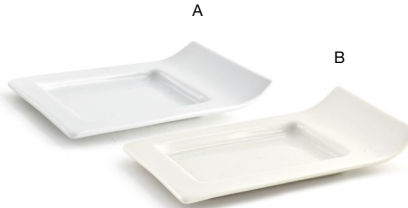

DINNERWARE - UNIVERSAL SUPERWHITE ACCESSORIES - PORCELAIN

**4.5" Oval Orbit Dish - .5 oz**  
4.5 x 2.25 x .75 in  
11.5 x 5.8 x 2 cm, 15 ml  
pack 12  
**DSD020WHP23**

**A 4" x 2.5" Dish - 2 oz** pack 12 **DSD025WHP23**  
4 x 2.5 x 1 in | 9.9 x 6.6 x 2.3 cm, 59 ml

**B 4" x 2.5" Dish - 2 oz - Eurowhite®** pack 12 **DSD025BEP23**  
4 x 2.5 x 1 in | 9.9 x 6.6 x 2.3 cm, 59 ml

**8" Rectangle Four Compartment Dish - 4 oz**  
8 x 2.5 x .75 in | 20.5 x 6.3 x 2 cm, 120 ml  
pack 12  
**DSD037WHP23**

**6" x 2.5" Three Compartment Dish - 3 oz**  
6 x 2.5 x .75 in | 15.1 x 6.3 x 2 cm, 90 ml  
pack 12  
**DSD017WHP23**

**4.75" x 2.75" Two Compartment Dish - 2 oz**  
4.75 x 2.75 x .75 in | 12.2 x 6.9 x 2.1 cm, 60 ml  
pack 12  
**DSD021WHP23**

**5.75" x 3.75" Nami™ Deep Porcelain Dish - 4 oz**  
5.75 x 3.75 x 1.75 in | 14.8 x 9.3 x 4.3 cm, 120 ml  
pack 12  
**DSD039WHP23**

**A 5.75" x 3.75" Nami™ Porcelain Sampler™ Plate** pack 12 **DAP041WHP23**  
5.75 x 3.75 x 1 in | 14.7 x 9.5 x 2.5 cm