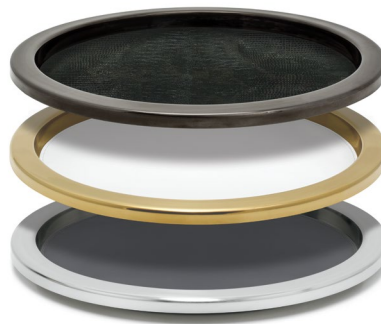

Shown with:
14" Round SS Tray
Page 175