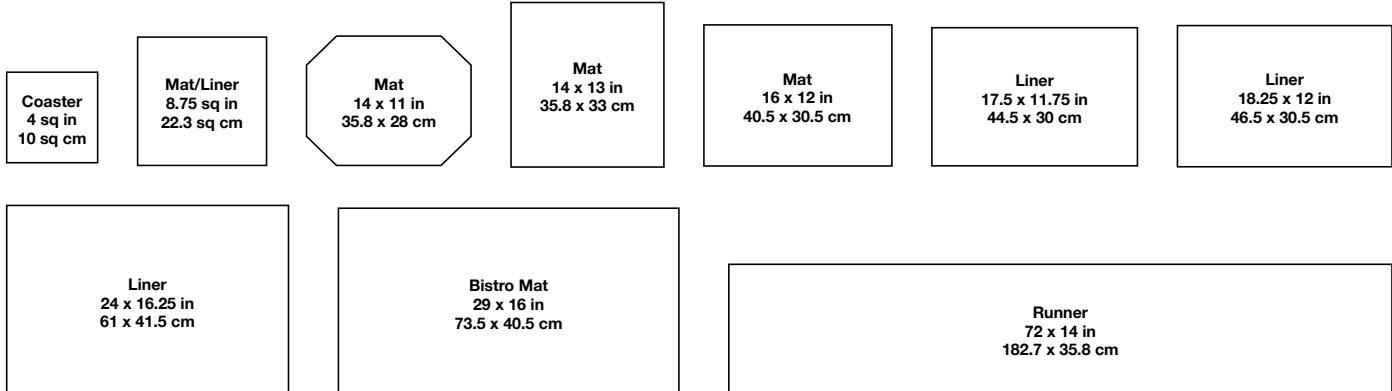

CUSTOMIZATION AVAILABLE | THERMOSEALED™ EDGES | 140+ STOCKED CHOICES

12" Round Sumatra Liner/Mat - Henna
 (2 sides of the same color, reversible)
 12 dia in | 30.5 dia cm
 pack 12
RTL017BKL23

12" Round Sumatra Liner/Mat - Graphite
 (2 sides of the same color, reversible)
 12 dia in | 30.5 dia cm
 pack 12
RTL017BRL23

12" Round London Reversible Liner/Mat - Black/Brown
 12 dia in | 30.5 dia cm
 pack 12
RTL019BKL23

12" Round Austin Reversible Liner/Mat - Black/Saddle
 12 dia in | 30.5 dia cm
 pack 12
RTL021BKL23

12" Round London Reversible Liner/Mat - Smoke/Stone
 12 dia in | 30.5 dia cm
 pack 12
RTL019GYL23

12" Round London Reversible Liner/Mat - Navy/White
 12 dia in | 30.5 dia cm
 pack 12
RTL019BLL23

MIX AND MATCH LINERS WITH TRAYS BELOW

- A 14" Round Brushed Stainless Tray - Silver** pack 4 **RRT011BSS21**
 14 dia x 1 in | 35.5 dia x 2.4 cm
- B 14" Round Brushed Stainless Tray - Matte Black** pack 4 **RRT011BKS21**
 14 dia x 1 in | 35.5 dia x 2.4 cm
- C 14" Round Brushed Stainless Tray - Matte Brass** pack 4 **RRT011GOS21**
 14 dia x 1 in | 35.5 dia x 2.4 cm

12.25" Round Brushed Stainless Soho Plate - Silver
 12.25 dia x .75 in | 31 dia x 2.1 cm
 pack 4
DOS034BSS21

Shown with
12" Round London Reversible Liner/Mat - Black/Brown
RTL019BKL23

Fits:
7" Round Brushed Stainless Display Riser - Silver
BRI015BSS21
 See on page 68