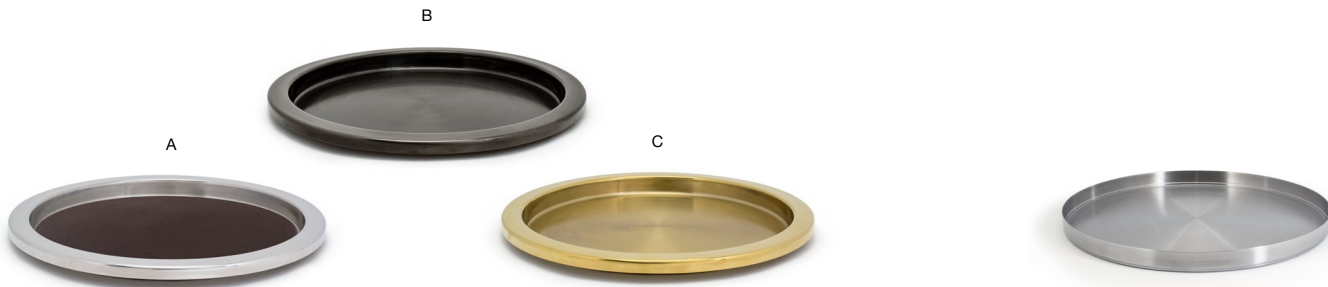

CUSTOMIZATION AVAILABLE | THERMOSEALED™ EDGES | 140+ STOCKED CHOICES

12" Round Sumatra Liner/Mat - Henna
 (2 sides of the same color, reversible)
 12 dia in | 30.5 dia cm
 pack 12
RTL017BKL23

12" Round Sumatra Liner/Mat - Graphite
 (2 sides of the same color, reversible)
 12 dia in | 30.5 dia cm
 pack 12
RTL017BRL23

12" Round London Reversible Liner/Mat - Black/Brown
 12 dia in | 30.5 dia cm
 pack 12
RTL019BKL23

12" Round Austin Reversible Liner/Mat - Black/Saddle
 12 dia in | 30.5 dia cm
 pack 12
RTL021BKL23

12" Round London Reversible Liner/Mat - Smoke/Stone
 12 dia in | 30.5 dia cm
 pack 12
RTL019GYL23

12" Round London Reversible Liner/Mat - Navy/White
 12 dia in | 30.5 dia cm
 pack 12
RTL019BLL23

MIX AND MATCH LINERS WITH TRAYS BELOW

- A 14" Round Brushed Stainless Tray - Silver** pack 4 **RRT011BSS21**
 14 dia x 1 in | 35.5 dia x 2.4 cm
- B 14" Round Brushed Stainless Tray - Matte Black** pack 4 **RRT011BKS21**
 14 dia x 1 in | 35.5 dia x 2.4 cm
- C 14" Round Brushed Stainless Tray - Matte Brass** pack 4 **RRT011GOS21**
 14 dia x 1 in | 35.5 dia x 2.4 cm

12.25" Round Brushed Stainless Soho Plate - Silver
 12.25 dia x .75 in | 31 dia x 2.1 cm
 pack 4
DOS034BSS21

Shown with
12" Round London Reversible Liner/Mat - Black/Brown
RTL019BKL23

Fits:
7" Round Brushed Stainless Display Riser - Silver
BRI015BSS21
 See on page 68