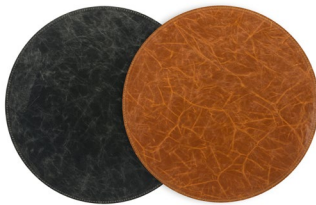

reversible!

Two Brands, One WOW Experience

METROWEAVE® MATS & LINERS

60 colors

Transform your tabletop with durable, easy-care woven vinyl.
The perfect sustainable alternative to linens, Metroweave®
is stain, fade, heat, and bacteria-resistant.

CUSTOMIZATION AVAILABLE | THERMOSEALED™ EDGES | 140+ STOCKED CHOICES

12" Round Sumatra Liner/Mat - Henna
 (2 sides of the same color, reversible)
 12 dia in | 30.5 dia cm
 pack 12
RTL017BKL23

12" Round Sumatra Liner/Mat - Graphite
 (2 sides of the same color, reversible)
 12 dia in | 30.5 dia cm
 pack 12
RTL017BRL23

12" Round London Reversible Liner/Mat - Black/Brown
 12 dia in | 30.5 dia cm
 pack 12
RTL019BKL23

12" Round Austin Reversible Liner/Mat - Black/Saddle
 12 dia in | 30.5 dia cm
 pack 12
RTL021BKL23

12" Round London Reversible Liner/Mat - Smoke/Stone
 12 dia in | 30.5 dia cm
 pack 12
RTL019GYL23

12" Round London Reversible Liner/Mat - Navy/White
 12 dia in | 30.5 dia cm
 pack 12
RTL019BLL23

MIX AND MATCH LINERS WITH TRAYS BELOW

- A 14" Round Brushed Stainless Tray - Silver** pack 4 **RRT011BSS21**
 14 dia x 1 in | 35.5 dia x 2.4 cm
- B 14" Round Brushed Stainless Tray - Matte Black** pack 4 **RRT011BKS21**
 14 dia x 1 in | 35.5 dia x 2.4 cm
- C 14" Round Brushed Stainless Tray - Matte Brass** pack 4 **RRT011GOS21**
 14 dia x 1 in | 35.5 dia x 2.4 cm