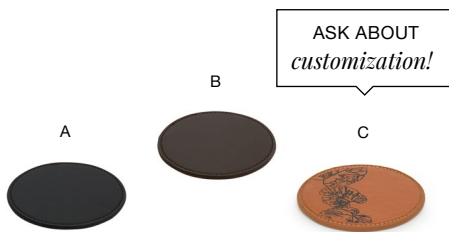

reversible!

Two Brands, One WOW Experience

FOH[®]
WORLDWIDE

room360[®]

- A 4" Round London Coaster - Black** pack 48 **XCO006BKL26**
4 dia in | 10.3 dia cm
- B 4" Round London Coaster - Brown** pack 48 **XCO006BRL26**
4 dia in | 10.3 dia cm
- C 4" Round London Coaster - Saddle** pack 48 **XCO006TAL26**
4 dia in | 10.3 dia cm

- A 9" x 8.5" Philodendron Leaf Mat** pack 12 **XPM062GRV83**
9 x 8.5 in | 22.8 x 21.5 cm
- B 30" x 16" Philodendron Leaf Runner** pack 2 **XRU004GRV80**
30 x 16 in | 75.9 x 40.4 cm