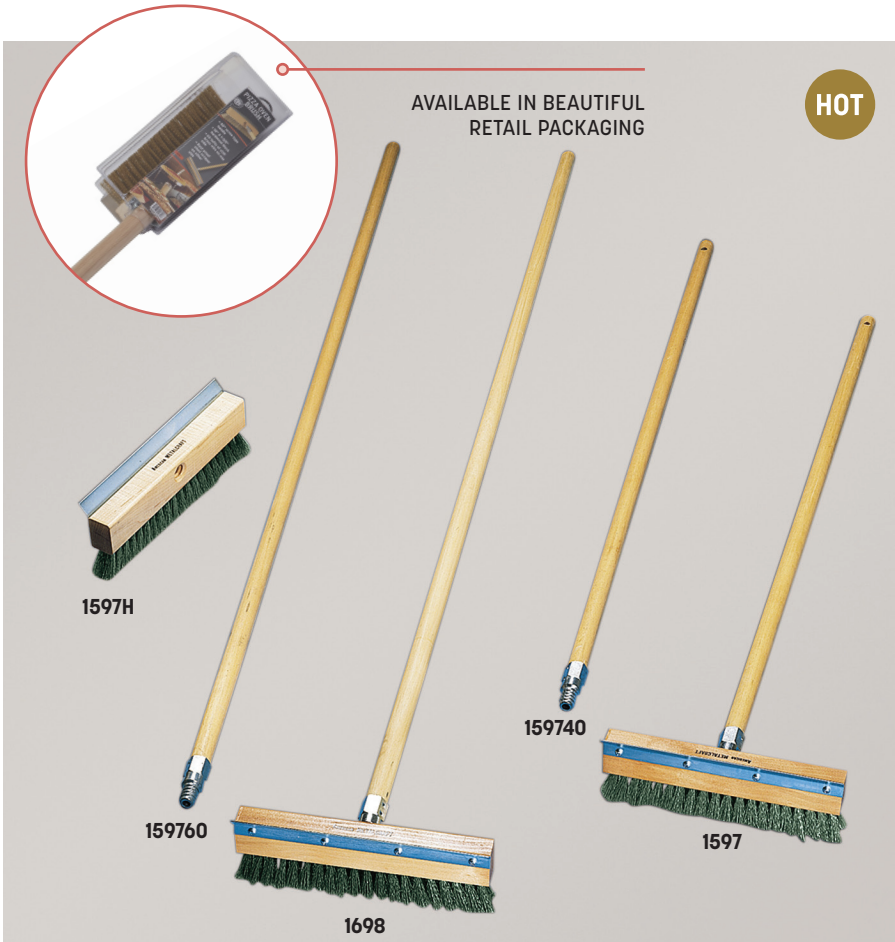

2124

240

Stirring Paddles

Stainless Steel Paddles

These seamless stainless steel paddles feature a 4 3/4" x 9 3/4" (12.1 x 24.8 cm) blade and 1" (2.54 cm) wide tubular handle.

- 2124 24" L (61 cm)
- 2130 30" L (76.2 cm)
(not shown)
- 2136 36" L (91.4 cm)
(not shown)
- 2142 42" L (106.7 cm)
(not shown)
- 2148 48" L (121.9 cm)
(not shown)
- 2154 54" L (137.2 cm)
(not shown)

Hard Wood Stirring Paddles

Smooth-sanded hardwood with a rectangular tapered blade. Blade measures 4" wide x 7/8" thick (10.2 x 2.2 cm). Handle measures 1 1/4" (3.2 cm) wide.

- 240 24" L (61 cm)
- 300 30" L (76.2 cm)
(not shown)
- 360 36" L (91.4 cm)
(not shown)
- 420 42" L (106.7 cm)
(not shown)
- 480 48" L (121.9 cm)
(not shown)

AVAILABLE IN BEAUTIFUL
RETAIL PACKAGING

HOT

Pizza Oven Brush with Brass Bristles and Steel Scraper

Heavily filled (65 tufts) stiff brass wire on one side and a rust-proof steel scraper on the other. Screw-on handle with extra-strong die cast aluminum threaded tip for easy attachment to 10" x 1 3/4" (25.4 x 4.5 cm) hardwood block.

- 1597 Complete Brush and 40" Handle (101.6 cm)
- 1698 Complete Brush and 60" Handle (152.4 cm)
- 1597H Replacement Brush Only
- 159740 Handle Only 40" (101.6 cm)
- 159760 Handle Only 60" (152.4 cm)