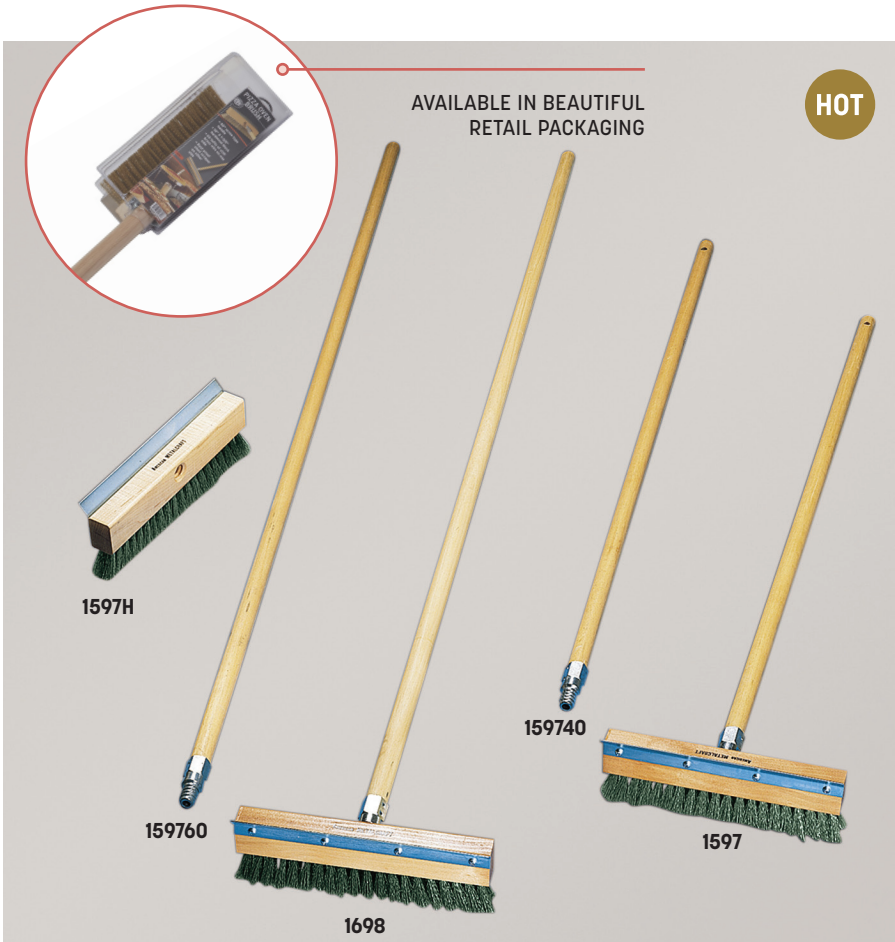

2124

240

Stirring Paddles

Stainless Steel Paddles

These seamless stainless steel paddles feature a 4 3/4" x 9 3/4" (12.1 x 24.8 cm) blade and 1" (2.54 cm) wide tubular handle.

- 2124 24" L (61 cm)
- 2130 30" L (76.2 cm)
(not shown)
- 2136 36" L (91.4 cm)
(not shown)
- 2142 42" L (106.7 cm)
(not shown)
- 2148 48" L (121.9 cm)
(not shown)
- 2154 54" L (137.2 cm)
(not shown)

Hard Wood Stirring Paddles

Smooth-sanded hardwood with a rectangular tapered blade. Blade measures 4" wide x 7/8" thick (10.2 x 2.2 cm). Handle measures 1 1/4" (3.2 cm) wide.

- 240 24" L (61 cm)
- 300 30" L (76.2 cm)
(not shown)
- 360 36" L (91.4 cm)
(not shown)
- 420 42" L (106.7 cm)
(not shown)
- 480 48" L (121.9 cm)
(not shown)

AVAILABLE IN BEAUTIFUL
RETAIL PACKAGING

HOT

1597H

159760

1698

159740

1597

Pizza Oven Brush with Brass Bristles and Steel Scraper

Heavily filled (65 tufts) stiff brass wire on one side and a rust-proof steel scraper on the other. Screw-on handle with extra-strong die cast aluminum threaded tip for easy attachment to 10" x 1 3/4" (25.4 x 4.5 cm) hardwood block.