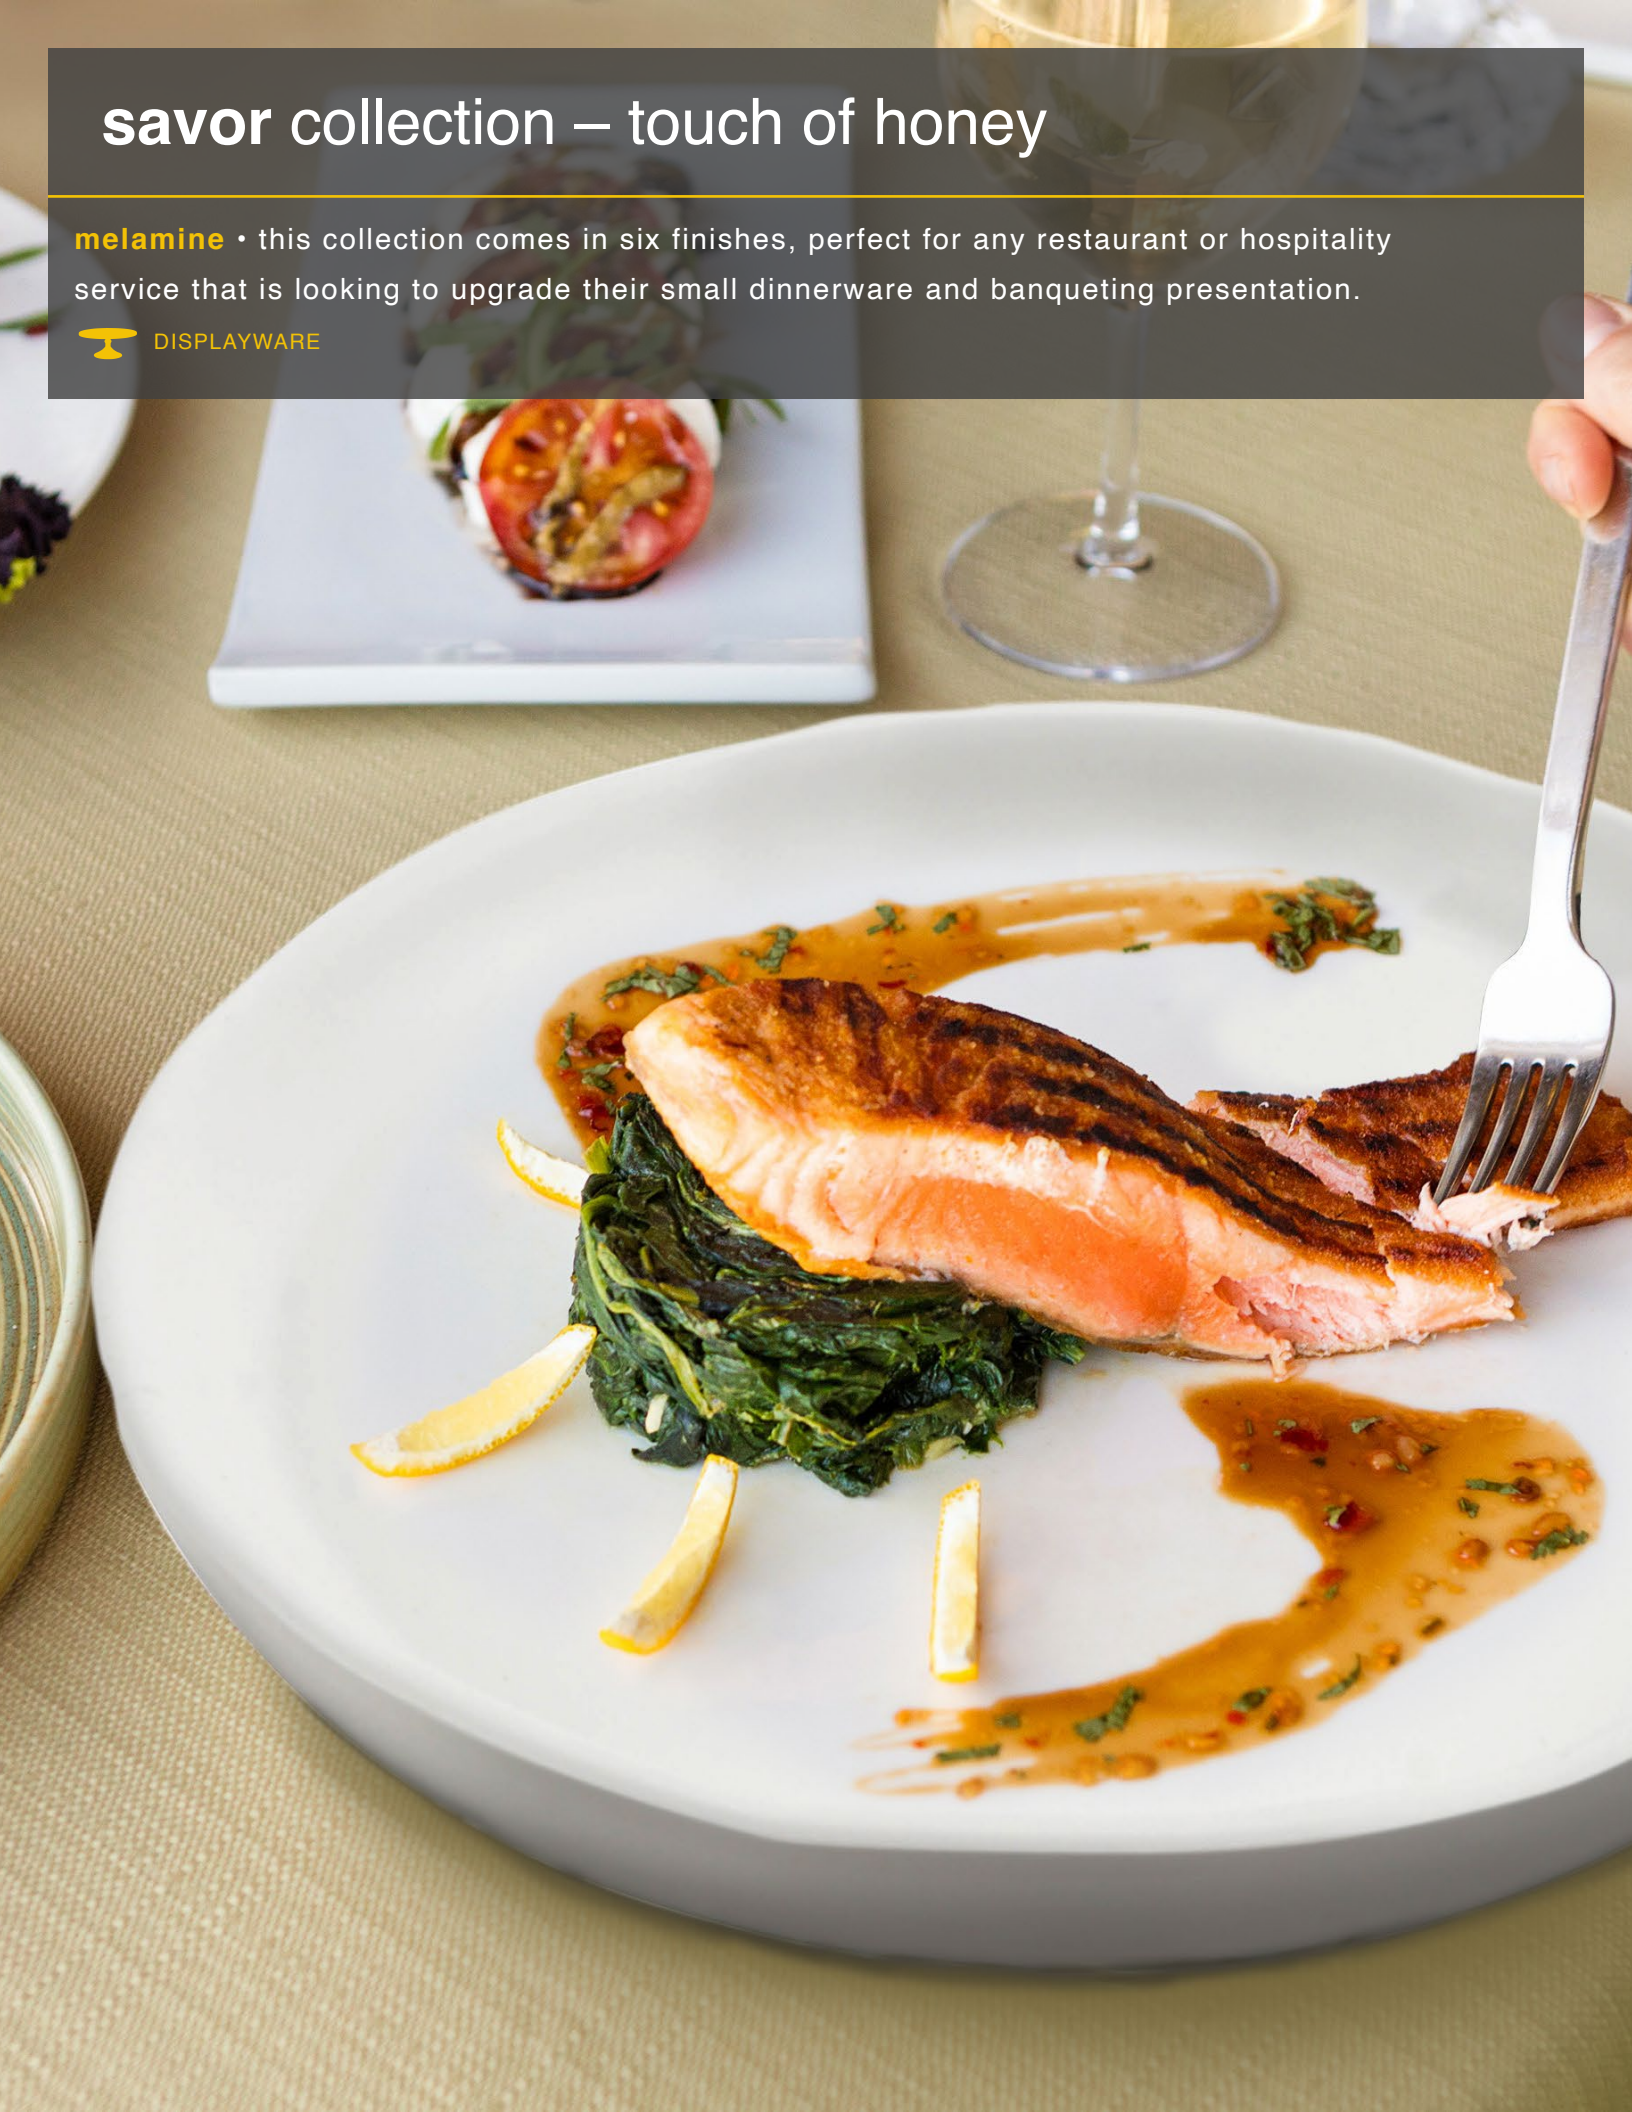

savor collection

savor collection – touch of honey

melamine • this collection comes in six finishes, perfect for any restaurant or hospitality service that is looking to upgrade their small dinnerware and banqueting presentation.