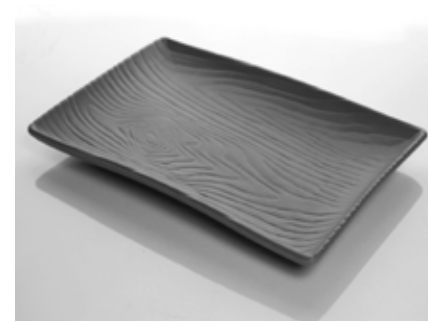

rectangular coupe tray
number
15003075001 - black
15003075023 - smoke
15003075028 - touch of honey
dimensions (in)
L 16.75
W 10.75
H 1.75