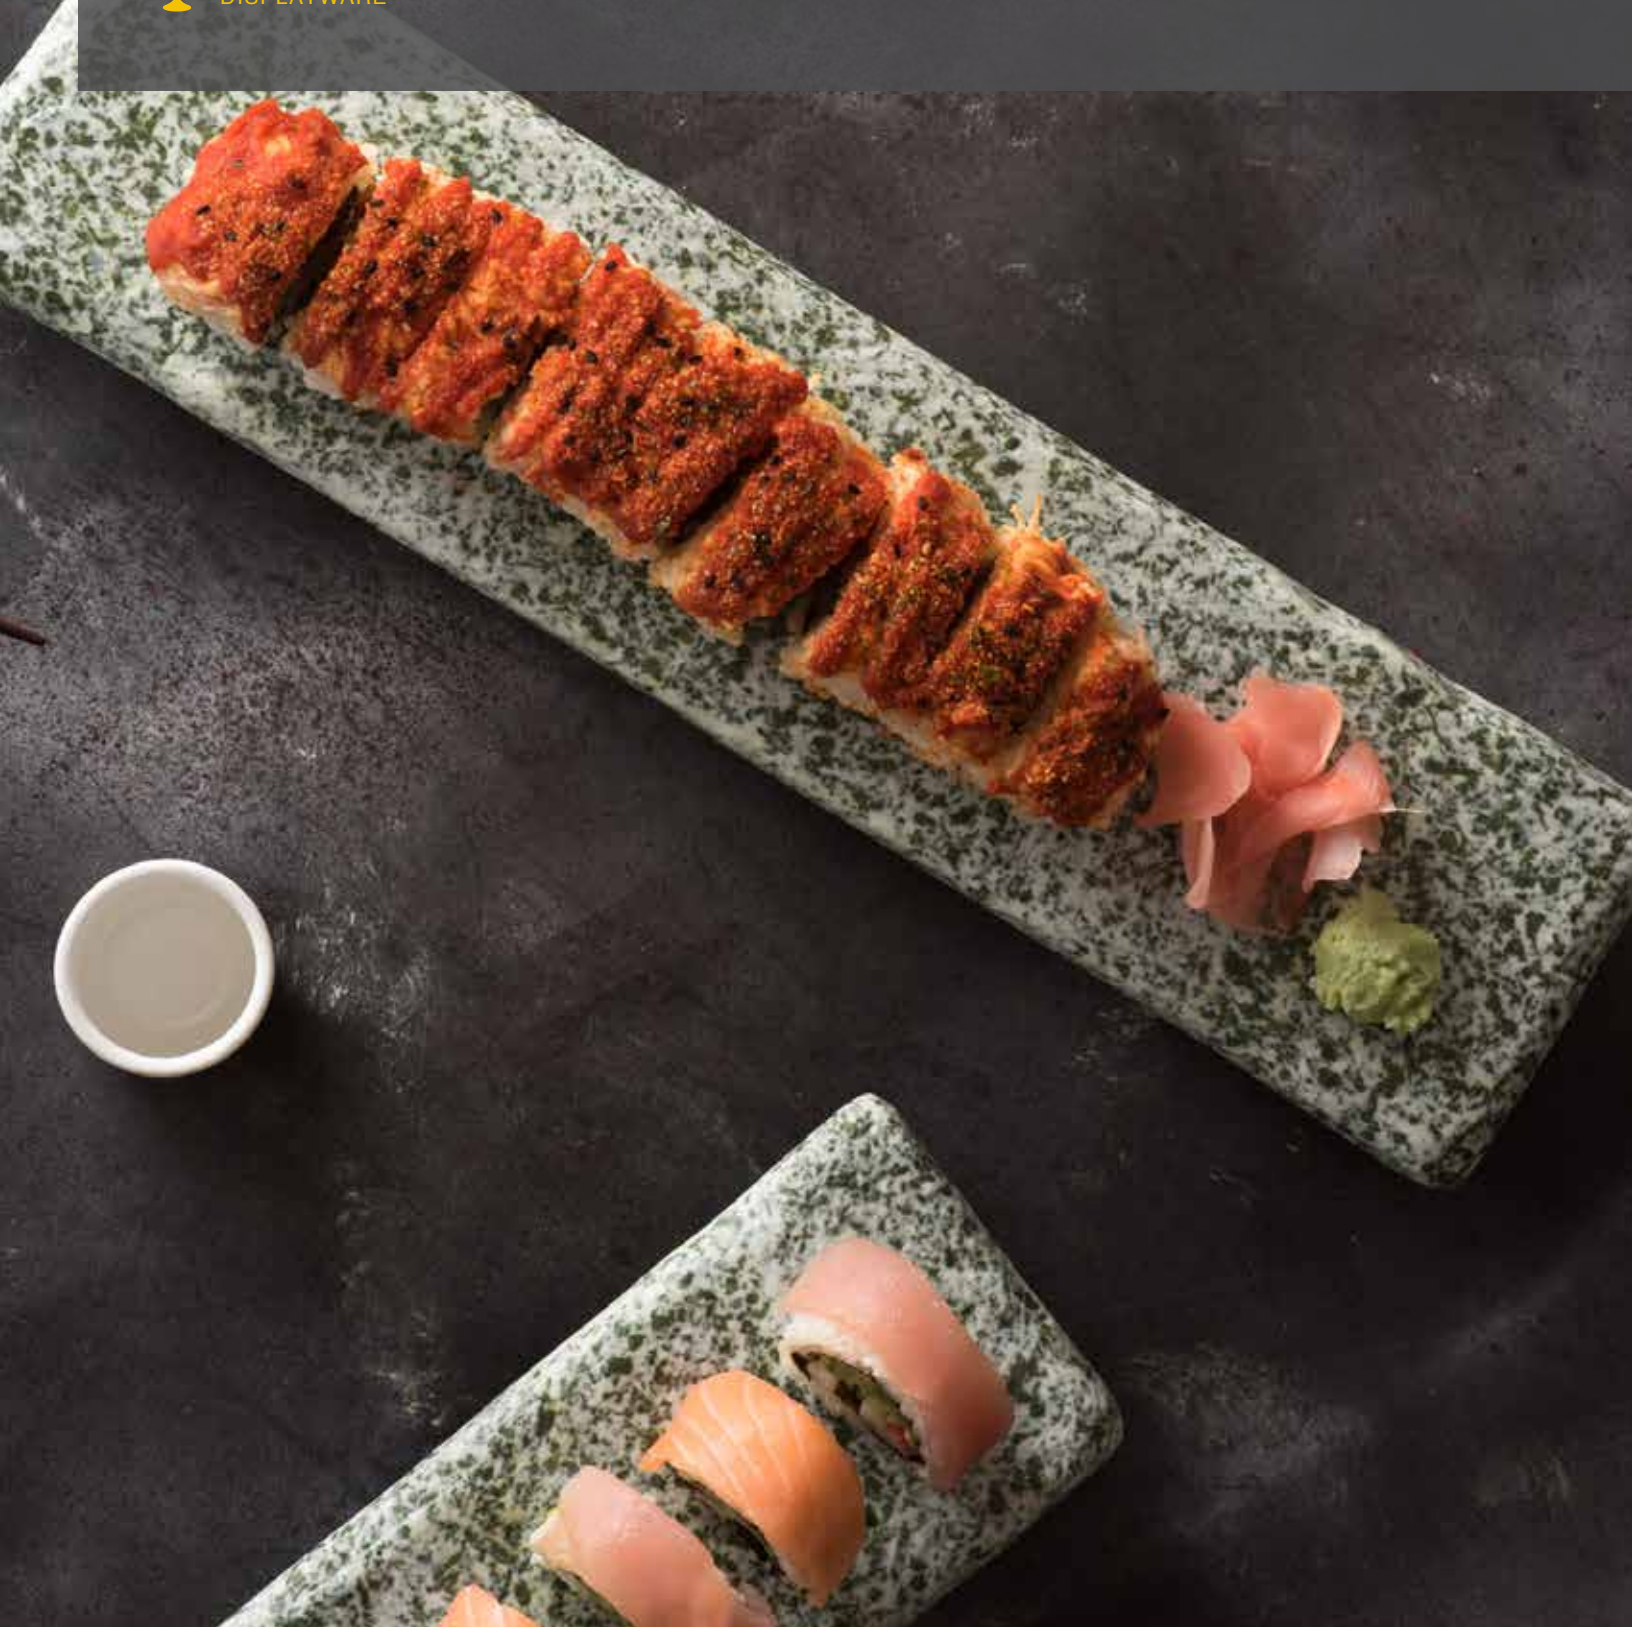

m wonder collection

melamine • inspired by a korean sushi chef using true terrazzo for their plating, wonder was created to give a durable alternative to asian restaurants that want the look of terrazzo, without the breakability of ceramic.

collection details:

- 100% food safe
- not microwave safe
- BPA free product
- dishwasher safe
- heat resistant (14° - 230°F)
- stackable design
- maker design
- 2 yr breakage warranty