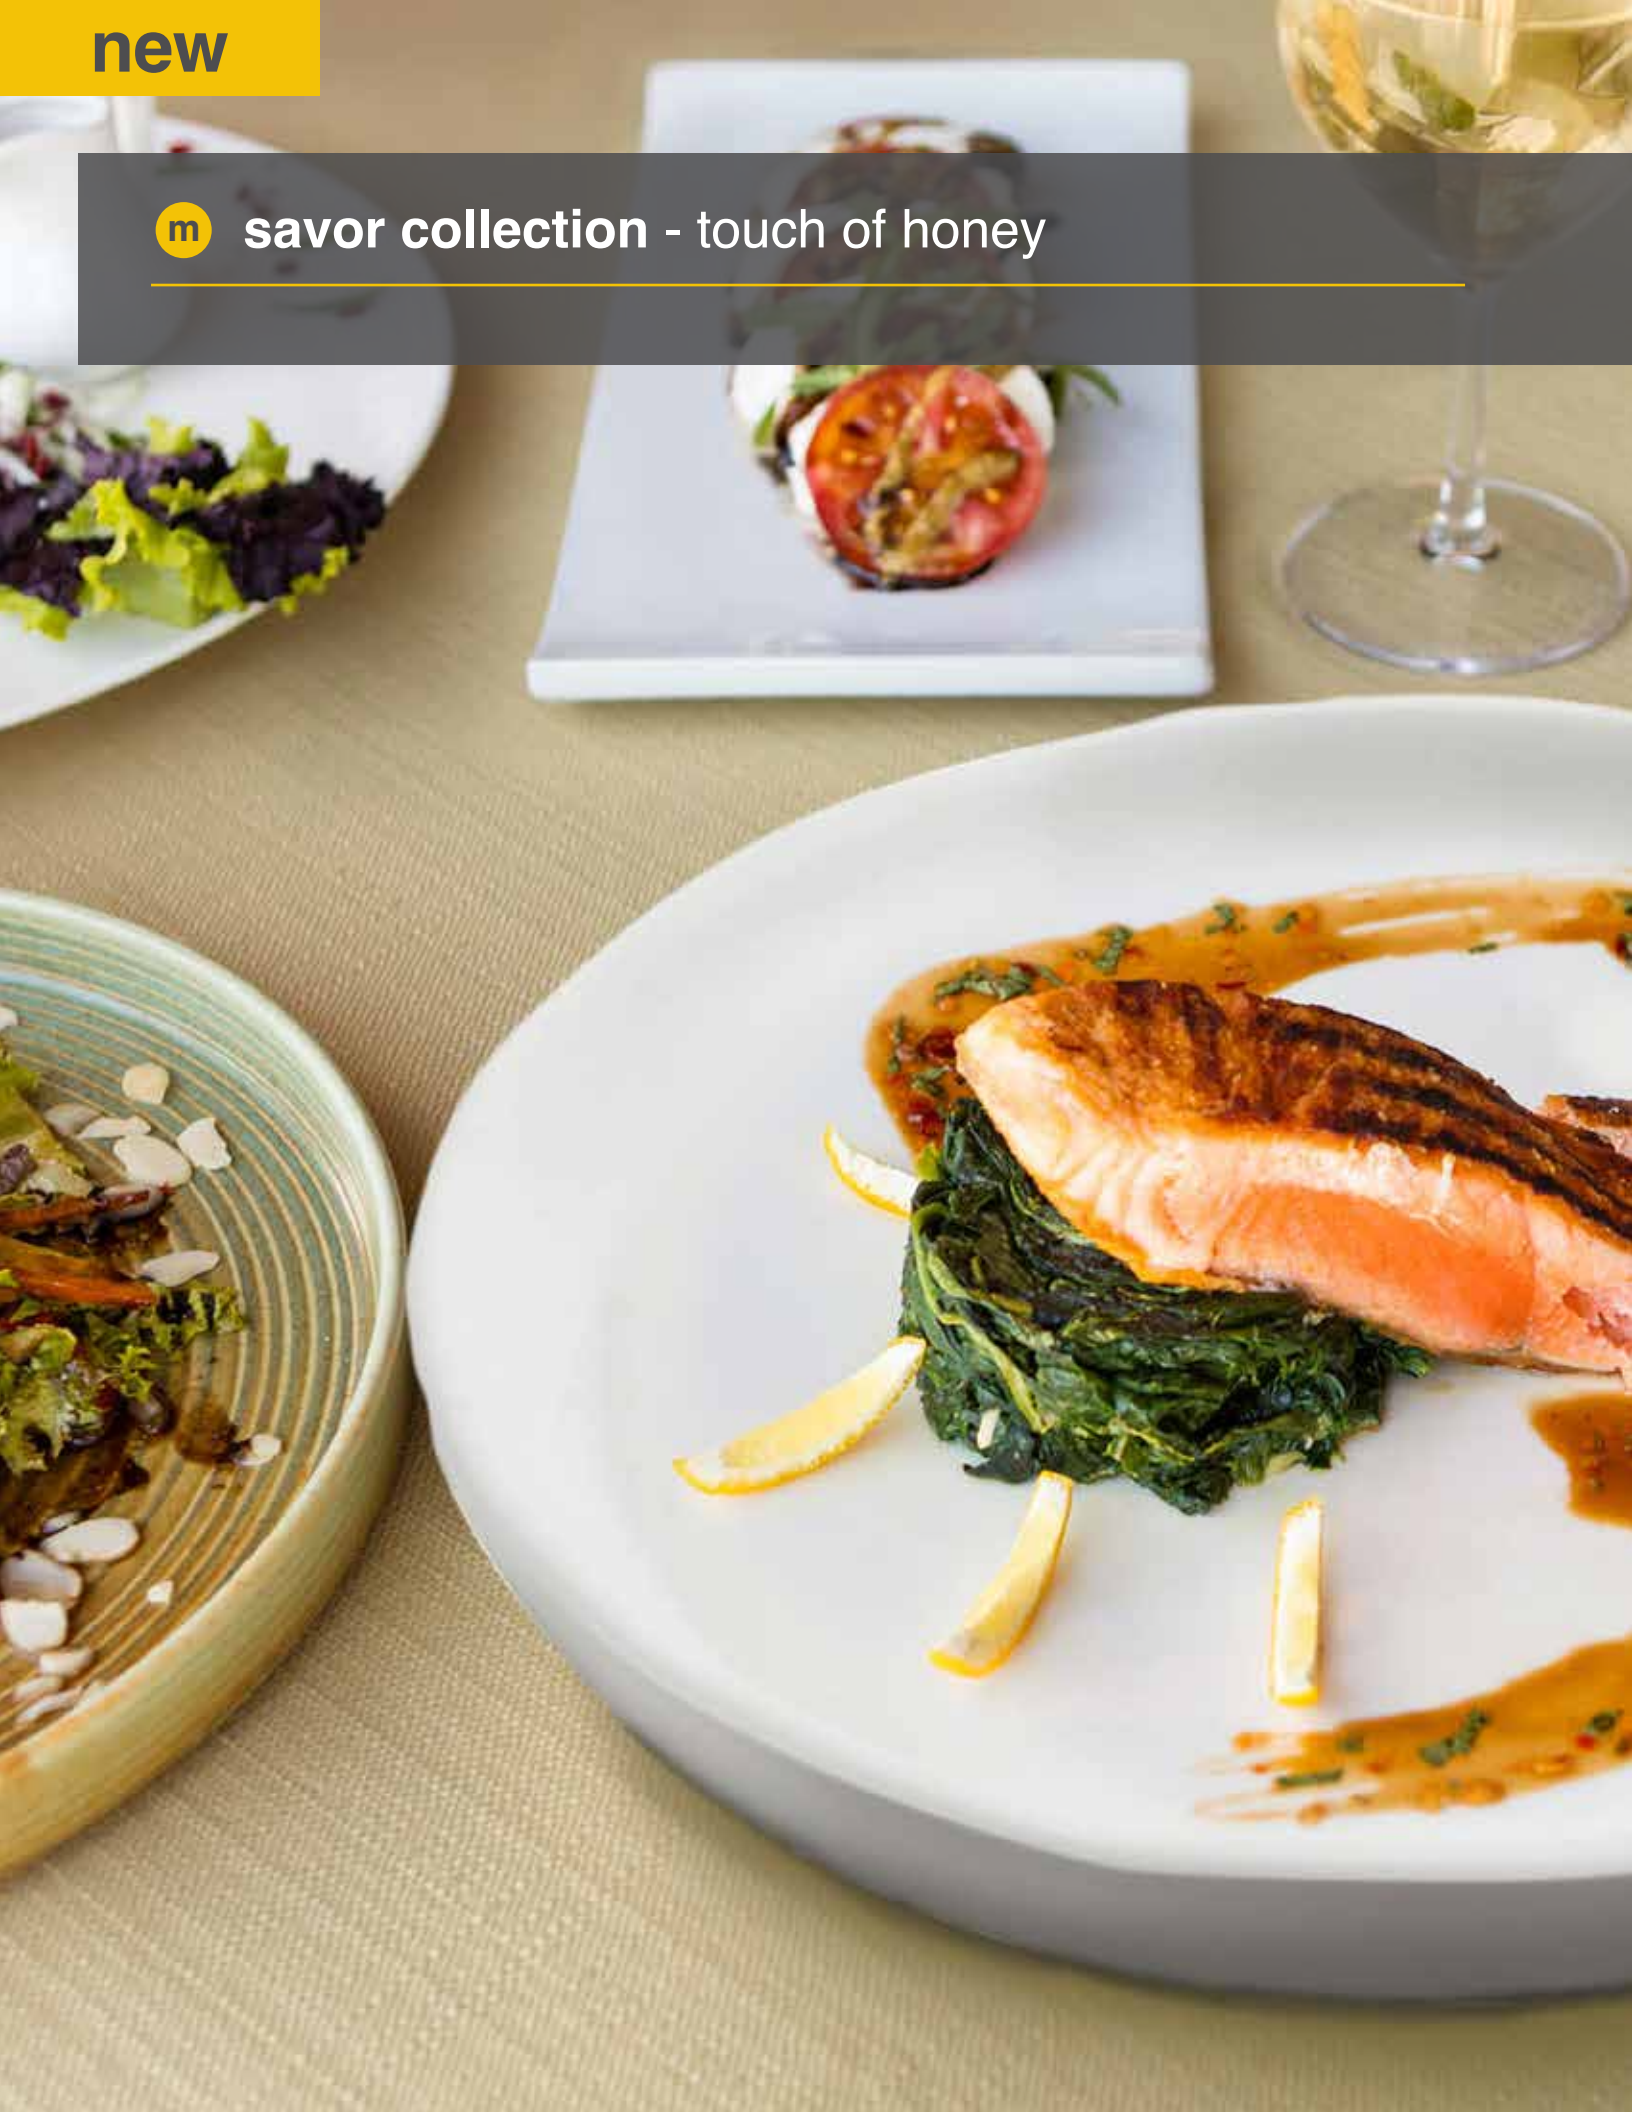

m savor collection - touch of honey