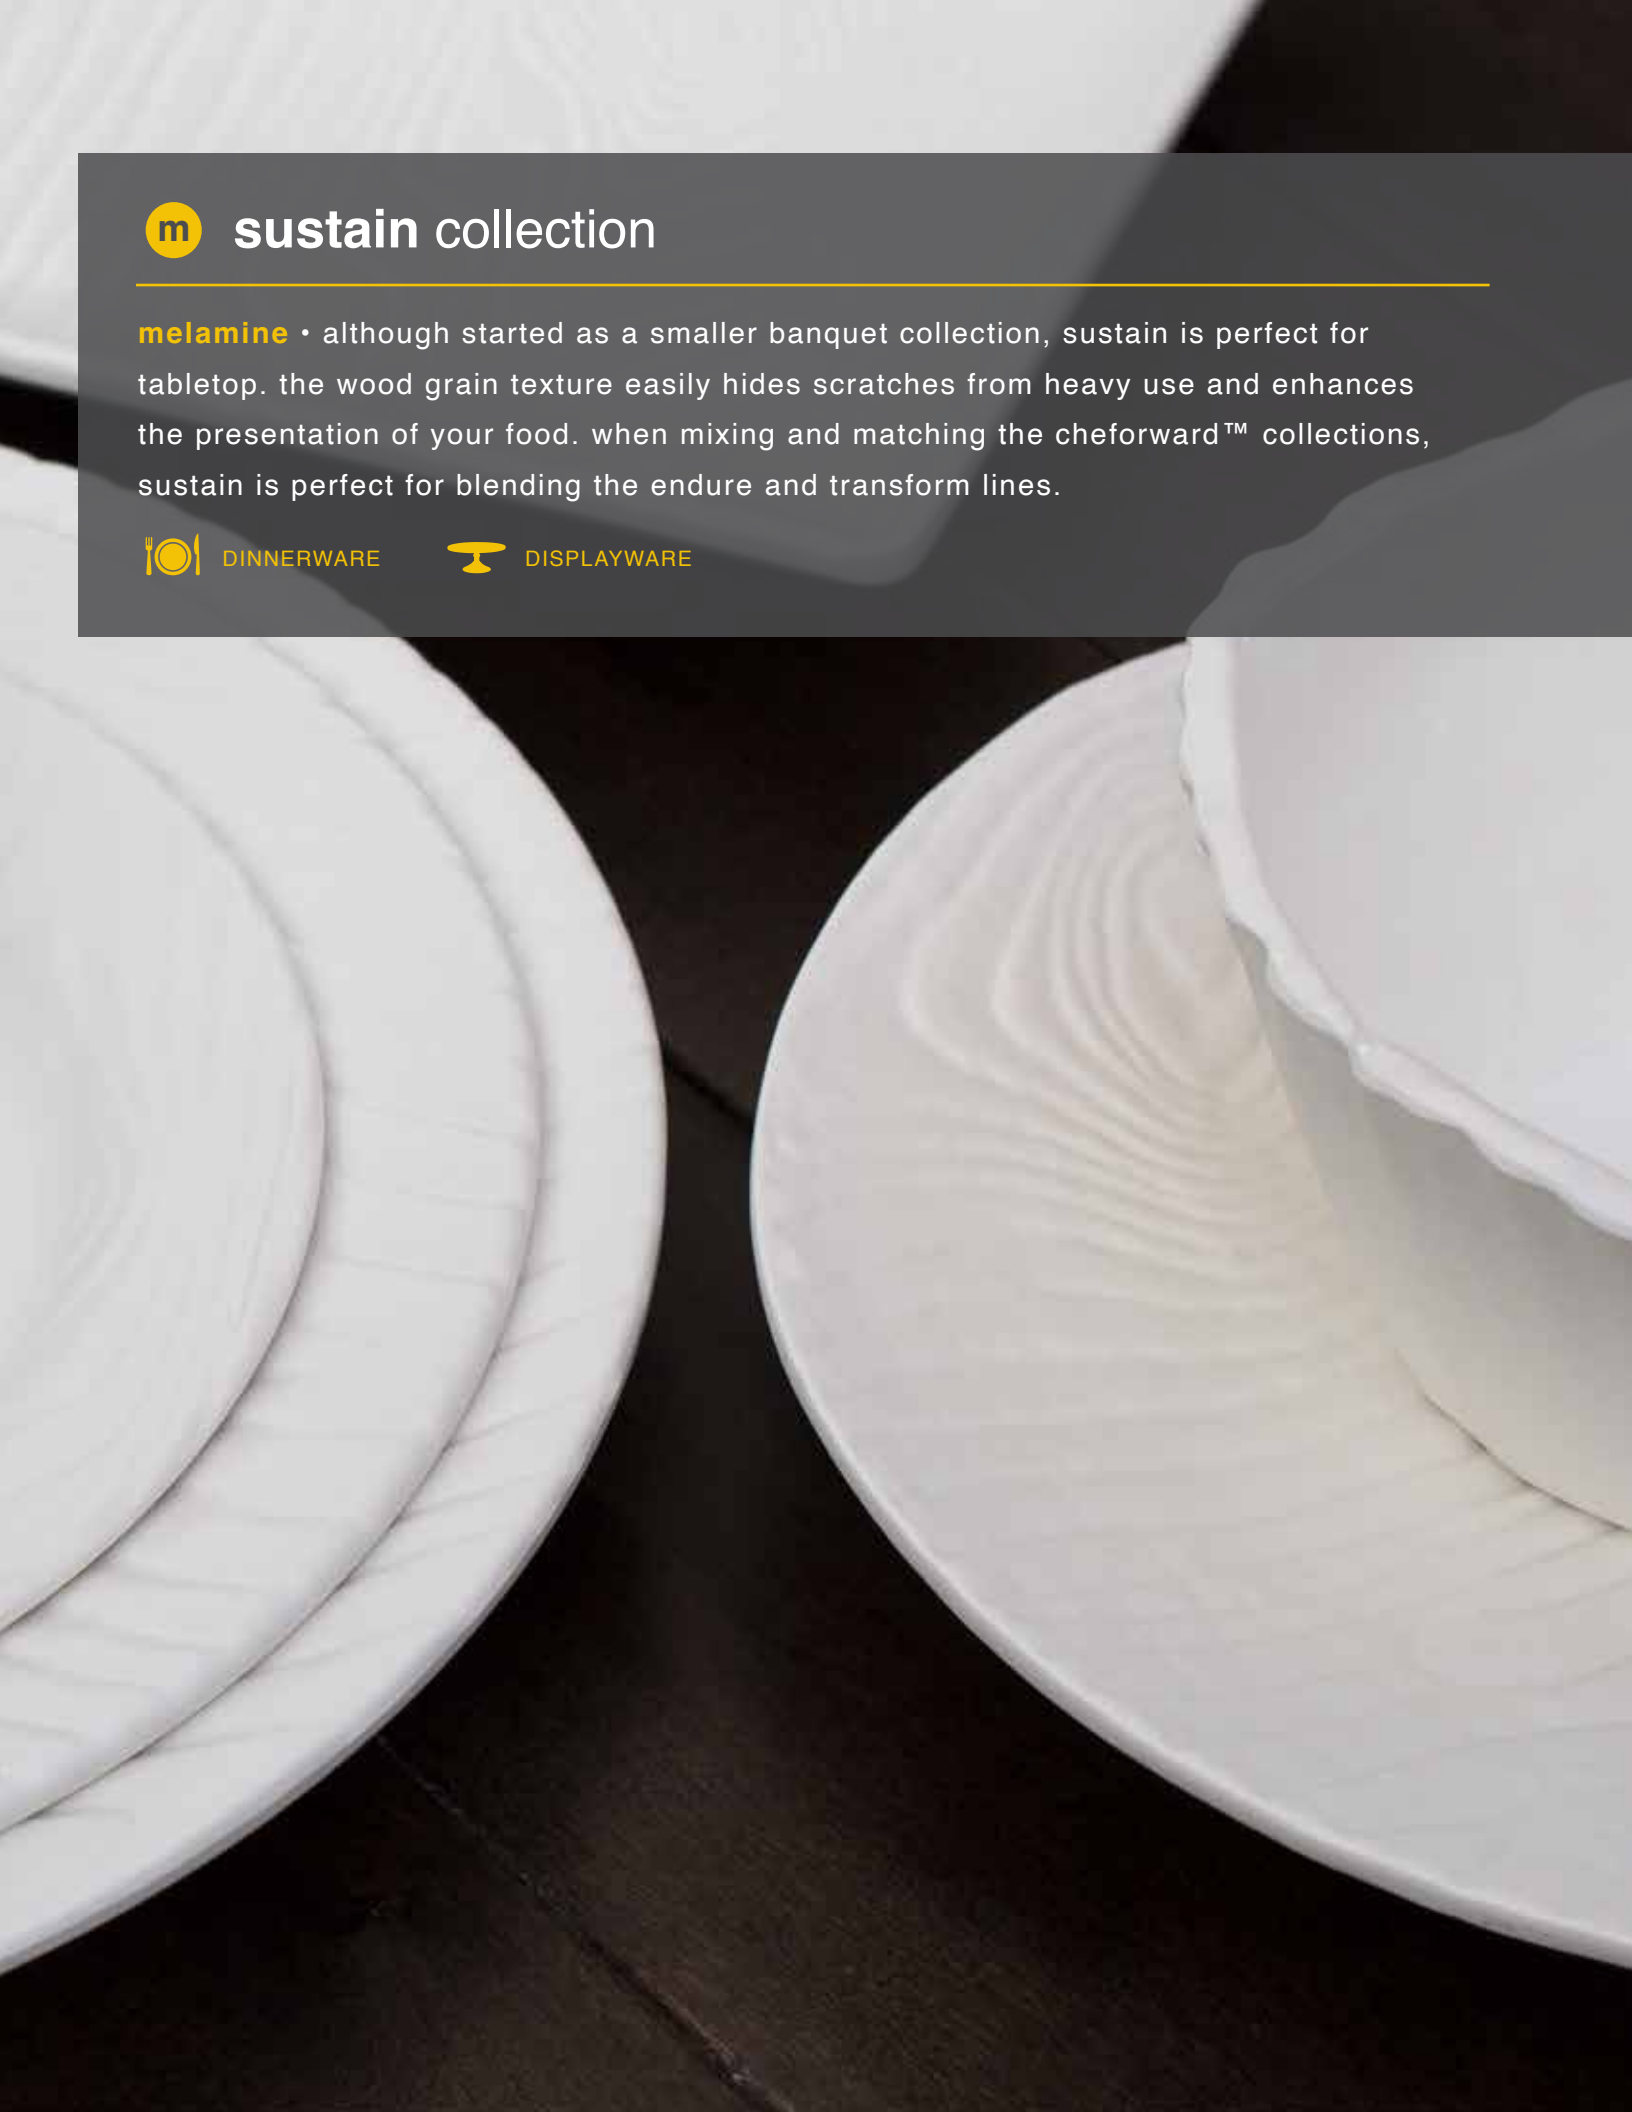

m sustain collection

melamine • although started as a smaller banquet collection, sustain is perfect for tabletop. the wood grain texture easily hides scratches from heavy use and enhances the presentation of your food. when mixing and matching the cheforward™ collections, sustain is perfect for blending the endure and transform lines.

DINNERWARE DISPLAYWARE

collection details:

- 100% food safe
- not microwave safe
- eco friendly
- dishwasher safe
- heat resistant (14° - 230°F)
- BPA Free product
- maker design
- 2 yr breakage warranty