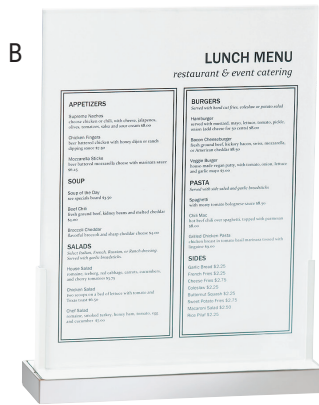

# LUXE collection

A

B

**A. LUXE BUTANE STOVE FRAME**  
Iwatani Model 35FW Not Included.  
Stainless Steel Trim (55).

ITEM 3023-55 | 12Wx14¼Dx7½H

ITEM 4010-I | Optional Butane Stove

**B. LUXE SIGNAGE & MENU HOLDER**  
Stainless Steel Trim (55).

ITEM 3016-811-55 | 8½Wx11H

C

D

**C. LUXE REVOLVING CUP/LID ORGANIZER**

Holds Cups and Lids up to 3.75" Diameter.

Stainless Steel Trim (55).

ITEM 3001-55 | 8¼Wx8¼Dx19H

**D. LUXE THREE TIER BREAD DISPLAY**

Includes 3 White Trays.

Stainless Steel Trim (55).

ITEM 3021-55 | 7Wx14Dx20¼H

**E. LUXE VERTICAL CYLINDER DISPLAY**

Cylinders Sold Separately.

Stainless Steel Trim (55).

ITEM 3010-55 | 6¾Wx7½Dx20¼H

E

**OPTIONAL CYLINDERS**

Available in Six Colors.

Stainless Steel Style:

Perforated (39), (SOLID).

Colored Melamine: Black (13), White (15),

Butter Yellow (61), Terra Cotta (62), Sage

(63), Cranberry (64).

Extra Deep: White (8-15).