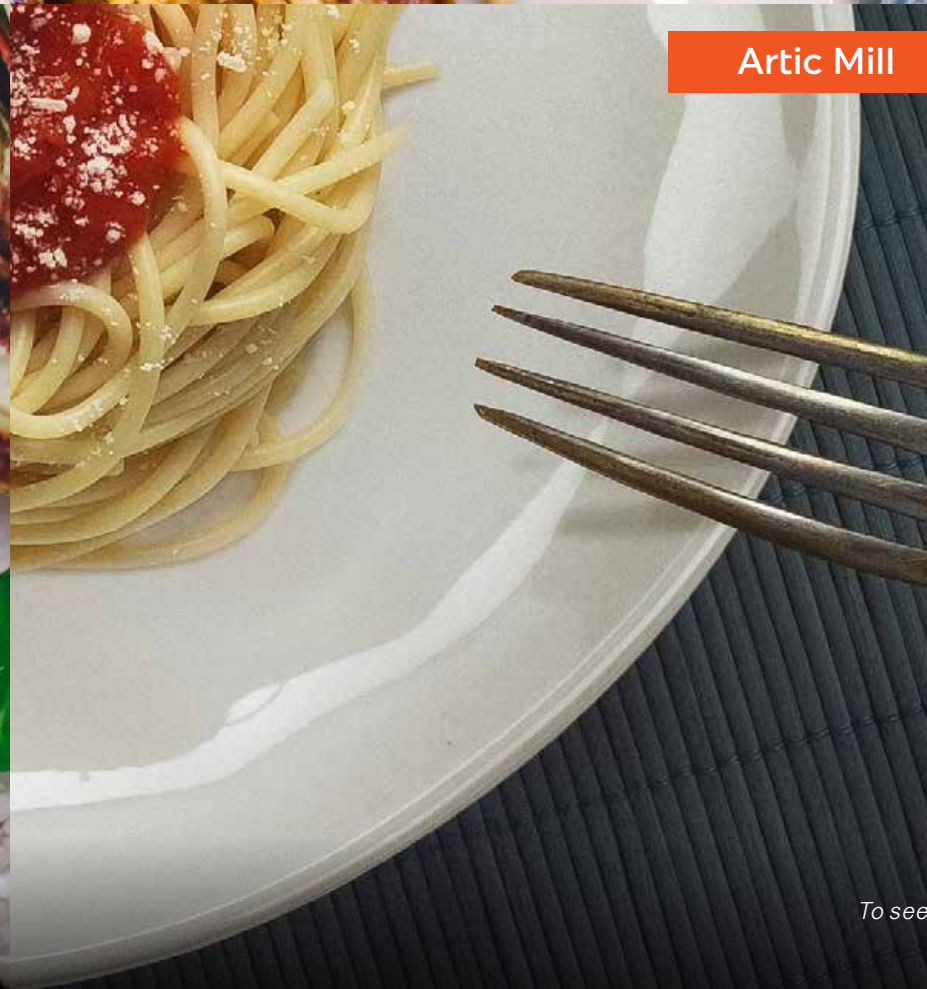

SD-08-RM
Oval Side Dish
10 oz. L 8.5" Wx 4.5", 1.25" Deep
2 dz.

OP-911-FM
Oval Platter
L 9.25" W 6.25"
2 dz.

SD-08-FM
Oval Side Dish
10 oz. L 8.5" W 4.5", 1.25" Deep
2 dz.

B-110-FM
Round Bowl
10 oz.
1 dz.

Rustic Mill

French Mill

Urban Mill

Artic Mill

SD-08-UM
Oval Side Dish
10 oz. L 8.5" W 4.5", 1.25" Deep
2 dz.

OP-911-AM-W
Oval Platter
L 9.25" W 6.25"
2 dz.

SD-08-AM-W
Oval Side Dish
10 oz. L 8.5" W 4.5", 1.25" Deep
2 dz.