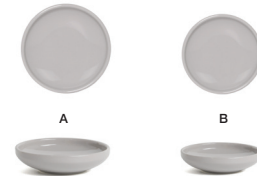

A	3.5oz Round Bevel™ Ramekin - Stone	4.25 dia x 1	Pack 12	DSD076GYP23
B	2oz Round Bevel™ Ramekin - Stone	3.75 dia x 1	Pack 12	DSD077GYP23