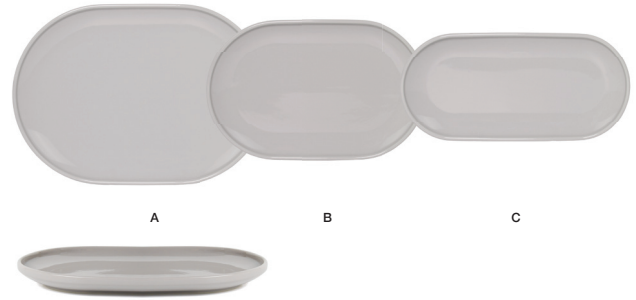

bevel[™] stone

Inspired by the composition of clean architectural lines, Bevel[™] is designed with timeless round and oval shapes, beveled features and curved bottoms. Bevel[™] Stone provides versatility and function for creative presentations with its warm and neutral tone that effortlessly complements all cuisines.

PC = PLATE COVER AVAILABLE

A	11" Round Bevel™ Plate - Stone	11 dia x 1.5	Pack 4	DDP094GYP21	PC
B	9" Round Bevel™ Plate - Stone	9 dia x 1.25	Pack 6	DDP095GYP22	
C	7.5" Round Bevel™ Plate - Stone	7.5 dia x 1	Pack 6	DSP047GYP22	
D	6" Round Bevel™ Plate - Stone	6 dia x 1	Pack 12	DAP092GYP23	

A	13" x 9" Oval Bevel™ Plate - Stone	13 x 9 x 1.5	Pack 4	DDP096GYP21
B	11" x 7" Oval Bevel™ Plate - Stone	11 x 7 x 1	Pack 6	DSU011GYP22
C	11" x 5" Oval Bevel™ Plate - Stone	11 x 5 x 1	Pack 12	DSU012GYP23