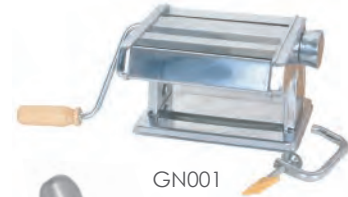

EGG SLICER

Piano wire cutters finely slice hard-boiled eggs.

ITEM	DESCRIPTION	U/M	WEIGHT GROSS lbs	INNER PACK	MASTER PACK	CU. FT.
ALES-005C	5¼" x 3⅞" x 1" Square Shape	EACH	34.28	12	144	2.03
ALES005R	4¾" x 4¼" x 1⅞" Round Shape	EACH	51.80	12	144	2.90

CHEESE CUTTER

ITEM	DESCRIPTION	U/M	WEIGHT GROSS lbs	INNER PACK	MASTER PACK	CU. FT.
SLKCC005	5 ¼" x 5" x ½" with Zinc Alloy Handle	EACH	18.30	1	36	0.42

MANUAL PASTA MACHINE

Ideal for making fine strands of fresh pasta. Iron body with handle is detachable for cleaning. Medium (6 mm) and fine (2 mm) noodle width roller options included. Comes with table clamp.

ITEM	DESCRIPTION	U/M	WEIGHT GROSS lbs	INNER PACK	MASTER PACK	CU. FT.
GN001	8" x 8" x 5½"	EACH	44.10	1	6	1.63

MIXING PADDLE

A sturdy tool for dough mixing or cooking in large stock pot.