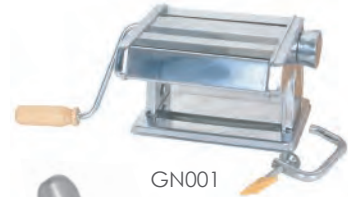

EGG SLICER

Piano wire cutters finely slice hard-boiled eggs.

ITEM	DESCRIPTION	U/M	WEIGHT GROSS lbs	INNER PACK	MASTER PACK	CU. FT.
ALES-005C	5¼" x 3⅞" x 1" Square Shape	EACH	34.28	12	144	2.03
ALES005R	4¾" x 4¼" x 1⅞" Round Shape	EACH	51.80	12	144	2.90

CHEESE CUTTER

ITEM	DESCRIPTION	U/M	WEIGHT GROSS lbs	INNER PACK	MASTER PACK	CU. FT.
SLKCC005	5 ¼" x 5" x ½" with Zinc Alloy Handle	EACH	18.30	1	36	0.42

MANUAL PASTA MACHINE

Ideal for making fine strands of fresh pasta. Iron body with handle is detachable for cleaning. Medium (6 mm) and fine (2 mm) noodle width roller options included. Comes with table clamp.

ITEM	DESCRIPTION	U/M	WEIGHT GROSS lbs	INNER PACK	MASTER PACK	CU. FT.
GN001	8" x 8" x 5½"	EACH	44.10	1	6	1.63

MIXING PADDLE

A sturdy tool for dough mixing or cooking in large stock pot.