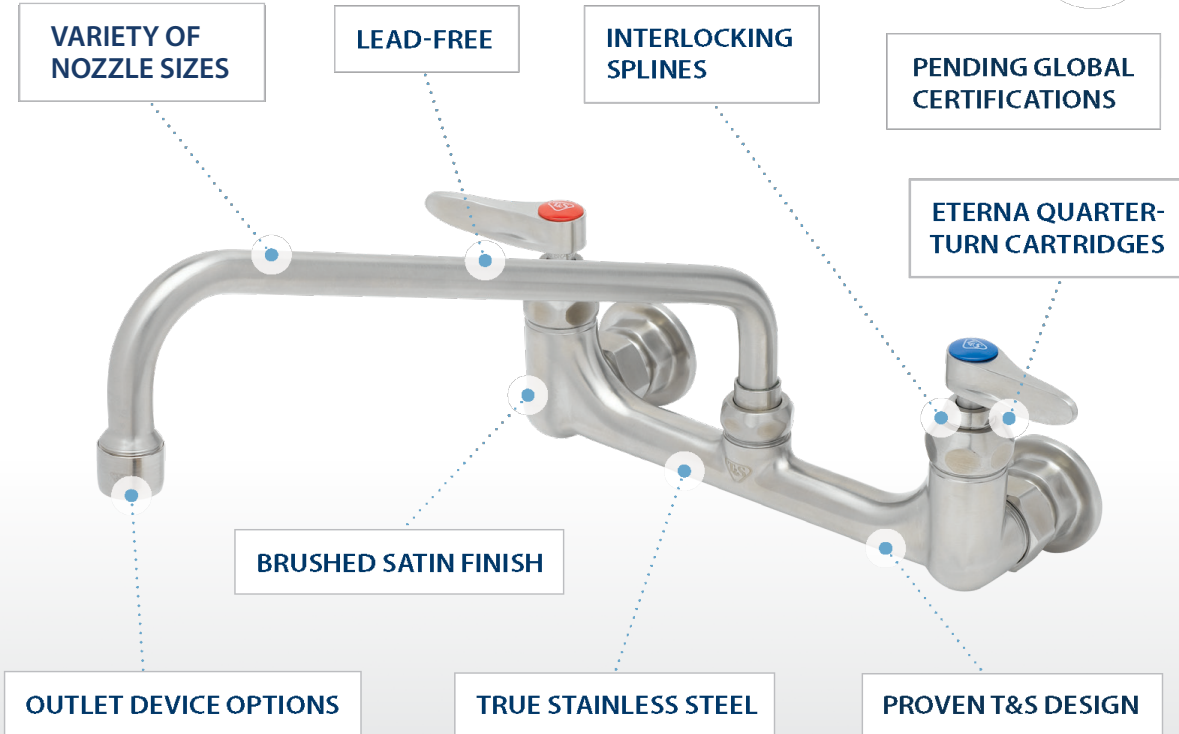

EVERSTEEL™

Designed to last

FAUCETS

COMMERCIAL-DUTY
CONSTRUCTION

LIFETIME
COMPREHENSIVE
WARRANTY

EASY TO CLEAN

GLOBAL
SHIPPING

A NEW CLASSIC

S-1110

- 4" deck-mount mixing faucet
- 6" swing nozzle
- Lever handles with color coded indexes
- Quarter-turn Eterna cartridges with spring checks
- 1/2" NPT male inlets
- Tailpieces and nuts for 1/4" NPT stainless male connections

S-1115

- 4" wall-mount mixing faucet
- 6" swing nozzle
- Lever handles with color coded indexes
- Quarter-turn Eterna cartridges with spring checks
- 1/2" NPT male inlets
- Tailpieces and nuts for 1/4" NPT stainless male connections

S-1110-LN

- 4" deck-mount mixing faucet
- Lever handles with color coded indexes
- Quarter-turn Eterna cartridges with spring checks
- 1/2" NPT male inlets
- Tailpieces and nuts for 1/4" NPT stainless male connections
- Swivel outlet accepts T&S EverSteel swing nozzles

S-1115-LN

- 4" deck-mount mixing faucet
- Lever handles with color coded indexes
- Quarter-turn Eterna cartridges with spring checks
- 1/2" NPT male inlets
- Tailpieces and nuts for 1/4" NPT stainless male connections
- Swivel outlet accepts T&S EverSteel swing nozzles