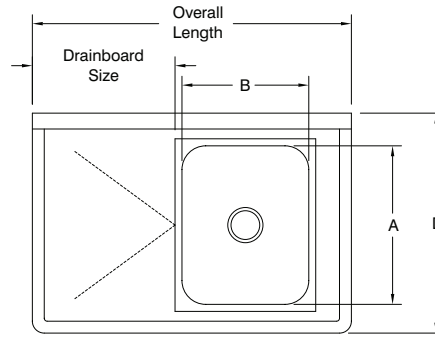

# DIMENSIONS and SPECIFICATIONS

TOL Overall: ± .500"  
Interior: ± .250"

ALL DIMENSIONS ARE TYPICAL

(SPECIFY DRAINBOARD LOCATION)

(Left hand Drainboard Shown)

## DESCRIPTION

								94 SERIES					9 & 93 SERIES				
BOWL SIZE	Overall Length	DRBD SIZE	Recommended Use	A	B	C	D	V	W	X	Y	Z	V	W	X	Y	Z
16"x20"	40"	18"	DISH SINKS	20"	16"	14 1/8"	28"	38"	11"	14"	19"	45"	38"	8"	12"	21"	42"
	46"	24"															
	58"	*36"															
20"x20"	44"	18"	DISH & POT SINKS	20"	20"	14 1/8"	28"	38"	11"	14"	19"	45"	38"	8"	12"	21"	42"
	50"	24"															
	62"	*36"															
18"x24"	42"	18"	POT & PAN SINKS	24"	18"	16 1/8"	32"	38"	11"	14"	19"	45"	38"	8"	12"	21"	42"
	48"	24"															
	60"	*36"															
24"x24"	54"	24"	POT SINKS	24"	24"	16 1/8"	32"	38"	11"	14"	19"	45"	38"	8"	12"	21"	42"
	66"	*36"															
20"x28"	44"	18"	PAN SINKS	28"	20"	16 1/8"	36"	38"	11"	14"	19"	45"	38"	8"	12"	21"	42"
	50"	24"															
	62"	*36"															