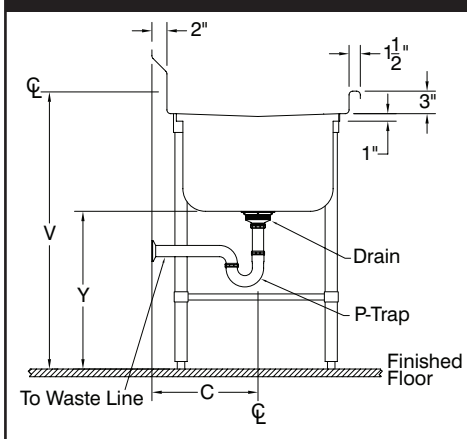

# DIMENSIONS and SPECIFICATIONS

TOL Overall: ± .500"  
Interior: ± .250"

ALL DIMENSIONS ARE TYPICAL

(SPECIFY DRAINBOARD LOCATION)

(Left hand Drainboard Shown)

## DESCRIPTION

								94 SERIES					9 & 93 SERIES				
BOWL SIZE	Overall Length	DRBD SIZE	Recommended Use	A	B	C	D	V	W	X	Y	Z	V	W	X	Y	Z
16"x20"	40"	18"	DISH SINKS	20"	16"	14 1/8"	28"	38"	11"	14"	19"	45"	38"	8"	12"	21"	42"
	46"	24"															
	58"	*36"															
20"x20"	44"	18"	DISH & POT SINKS	20"	20"	14 1/8"	28"	38"	11"	14"	19"	45"	38"	8"	12"	21"	42"
	50"	24"															
	62"	*36"															
18"x24"	42"	18"	POT & PAN SINKS	24"	18"	16 1/8"	32"	38"	11"	14"	19"	45"	38"	8"	12"	21"	42"
	48"	24"															
	60"	*36"															
24"x24"	54"	24"	POT SINKS	24"	24"	16 1/8"	32"	38"	11"	14"	19"	45"	38"	8"	12"	21"	42"
	66"	*36"															
20"x28"	44"	18"	PAN SINKS	28"	20"	16 1/8"	36"	38"	11"	14"	19"	45"	38"	8"	12"	21"	42"
	50"	24"															
	62"	*36"															

## MECHANICAL:

- Supply is 1/2" IPS hot & cold.
- Faucet holes on 8" centers.
- Faucets are not included (see accessories).
- Waste drains are 1 1/2" IPS S/S basket type, located in center of sink bowl, and are included.