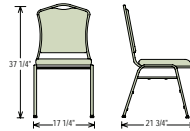

Banquet Stack Chairs

9300 SERIES SILHOUETTE STACK CHAIR

Steel Standard: ASTM A513
Foam Standard: 1.8lb. density, 46 ILD
Vinyl: .80MM thickness
 Solid fabrics rated to 130,000 double rubs
 Patterned fabrics rated to 67,000 double rubs

Optional Felt Glides
GL90-FT

Optional ganging device
PGC81

STANDARD FEATURES

7/8" square 18 gauge tubing with non-marring glides and 5/8" underseat and H braces

Premium double back with 4 concealed steel backrest tabs for an elegant look

DIMENSIONS: 18"W X 34"D X 52"H
MAX CAPACITY: 8-10 CHAIRS

8" DIAM. X 2"W
HARD RUBBER
CASTERS

1" ROUND
TUBULAR
STEEL

Now includes
conveniently
hooked-on bungee
cord to secure the
chairs when
stacked on dolly