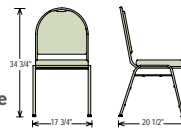

Banquet Stack Chairs

9200 SERIES

DOMESTIC STACK CHAIR

Steel Standard: ASTM A513
Foam Standard: 1.8lb. density, 46 ILD
Vinyl: .80MM thickness
Solid fabrics rated to 130,000 double rubs
Patterned fabrics rated to 67,000 double rubs

STANDARD FEATURES

Built-in stacking bars and 12 plastic stack bumpers ensure stacking securely

Back rests on 4 tabs (2 on each side) for extra durability

7/8" square 18 gauge tubing with non-marring glides and 5/8" underseat and H braces

Waterfall seat, padded with 2" of 1.8lb. high-density Grade A foam with double-stitched box seat

MDF core seat and back

FABRIC UPHOLSTERY PATTERN

9264-SV DIAMOND NAVY FABRIC / SILVERVEIN FRAME

9264-BT DIAMOND NAVY FABRIC / BLACK SANTEX FRAME

FABRIC UPHOLSTERY SOLIDS

9254-SV MIDNIGHT BLUE FABRIC / SILVERVEIN FRAME

9254-BT MIDNIGHT BLUE FABRIC / BLACK SANTEX FRAME

9258-SV RICH MAROON FABRIC / SILVERVEIN FRAME

9258-BT RICH MAROON FABRIC / BLACK SANTEX FRAME

9260-SV EBONY BLACK FABRIC / SILVERVEIN FRAME

9260-BT EBONY BLACK FABRIC / BLACK SANTEX FRAME

VINYL UPHOLSTERY

9201-M FRENCH BEIGE VINYL / MOCHA FRAME

9204-SV MIDNIGHT BLUE VINYL / SILVERVEIN FRAME

9204-BT MIDNIGHT BLUE VINYL / BLACK SANTEX FRAME

9210-SV PANTHER BLACK VINYL / SILVERVEIN FRAME

9210-BT PANTHER BLACK VINYL / BLACK SANTEX FRAME