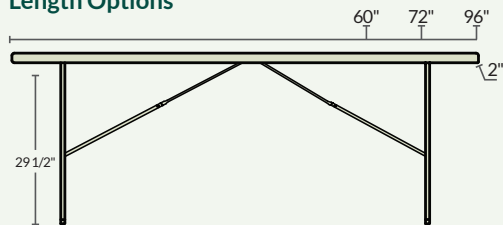

BT1800 Series Seminar Folding Tables

TABLE SIZES

Length Options

STANDARD FEATURES

BT1860 & BT1872

18 gauge strength frame

16 gauge cantilever comfort legs set 11" from back of table

Can withstand heat up to 212 degrees Fahrenheit

Lightweight for easy setup and transport

2" thick UV protected tabletop

BT1896

17 gauge strength frame

Textured tabletop surface smooth enough for writing

Unique spring-loaded lock for complete stability

Store & Transport up to 12 tables with the DY3072 or DY3096