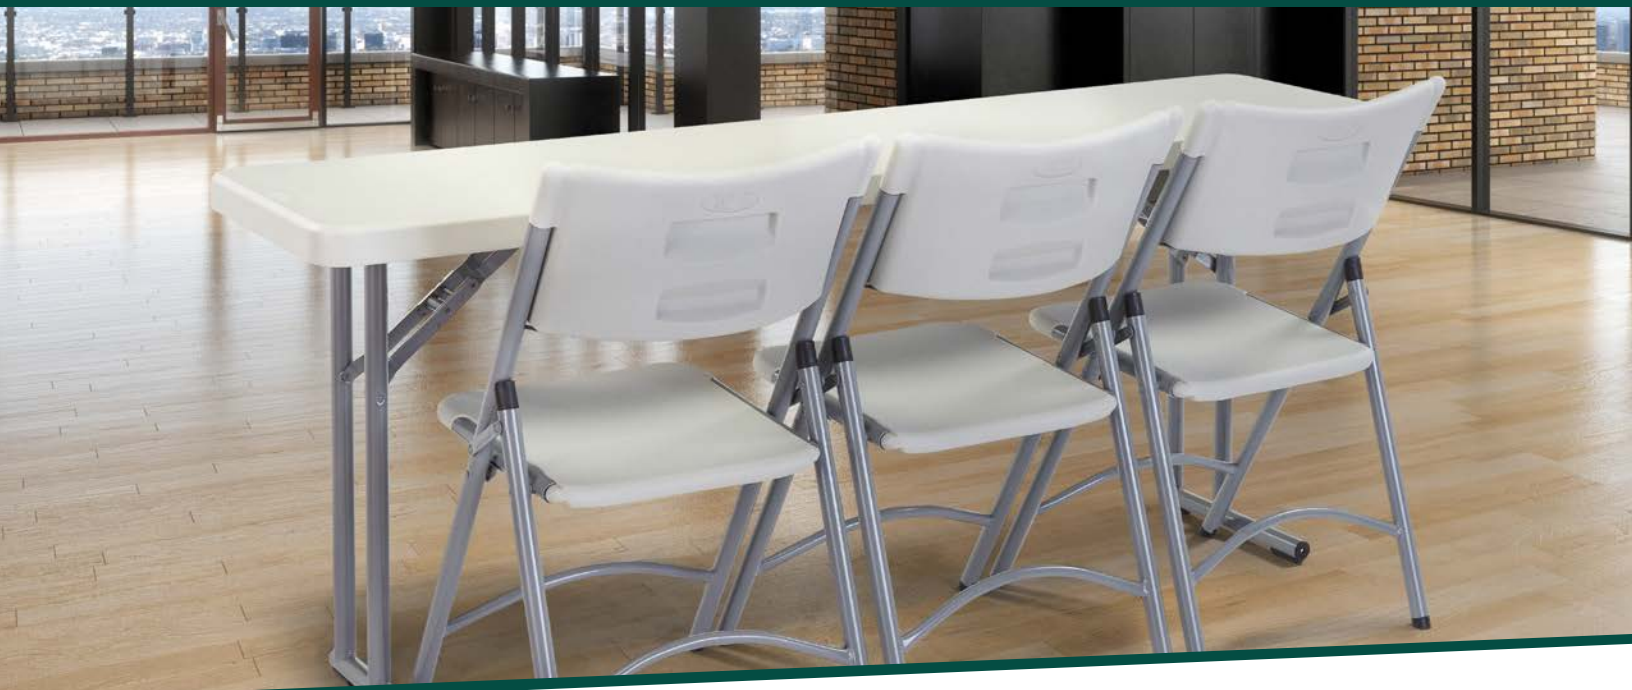

BT1800 Series Seminar Folding Tables

TABLE SIZES

Length Options

STANDARD FEATURES

BT1860 & BT1872

18 gauge strength frame

16 gauge cantilever comfort legs set 11" from back of table

Can withstand heat up to 212 degrees Fahrenheit

Lightweight for easy setup and transport

2" thick UV protected tabletop

BT1896

17 gauge strength frame

Textured tabletop surface smooth enough for writing

Unique spring-loaded lock for complete stability

Store & Transport up to 12 tables with the DY3072 or DY3096

Mix and match rectangle & round table storage & transport with the DYMU.

COLORS

Speckled Grey Plastic / Grey Hammer Tone Frame