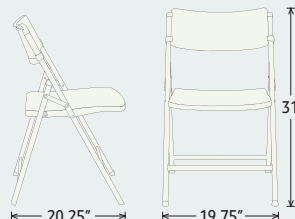

### Product Specs

Folded	40.25"H x 19.5"W x 2"D
Open	31"H x 19.75 W x 20.25"D
Seat	17.25"H x 17"W x 18"D
Back	7.5"H x 19.5"W
Product Weight	9.6 lbs.

**National  
Public  
Seating**

800.261.4112  
www.nationalpublicseating.com