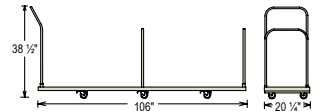

AirFlex

Model 1410 shown

✓ Comfort

Distinct AirFlex design contours to each individual making for the perfect balance of comfort and strength.

✓ Design

Modern design enhances any event.

✓ Durability

Strong 18 gauge steel frame and seat supports makes for long lasting durability.

Fits Dolly Model #DY1400
Holds 54 chairs

Fits Dolly Model #DY84 + EXT8
Holds 84 chairs

THE
**Body
Builder**
LINE

Swatches

1410 BLACK

1421 WHITE

Product Specs

Folded	40.25"H x 19.5"W x 2"D
Open	31"H x 19.75 W x 20.25"D
Seat	17.25"H x 17"W x 18"D
Back	7.5"H x 19.5"W
Product Weight	9.6 lbs.

**National
Public
Seating**

800.261.4112
www.nationalpublicseating.com