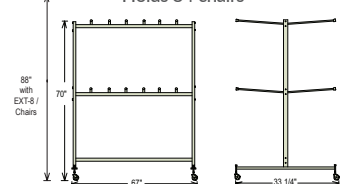

## ✓ Durability

Strong 18 gauge steel frame and seat supports makes for long lasting durability.

Fits Dolly Model #DY1400  
Holds 54 chairs

Fits Dolly Model #DY84 + EXT8  
Holds 84 chairs

THE  
**Body  
Builder**  
LINE

### Product Specs

Folded	40.25"H x 19.5"W x 2"D
Open	31"H x 19.75 W x 20.25"D
Seat	17.25"H x 17"W x 18"D
Back	7.5"H x 19.5"W
Product Weight	9.6 lbs.

**National  
Public  
Seating**

800.261.4112  
www.nationalpublicseating.com