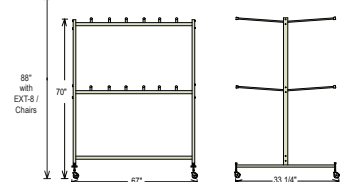

Fits Dolly Model #DY84 + EXT8
Holds 96 chairs