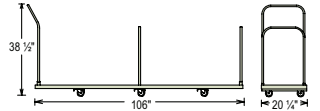

AirFlex

Model 1410 shown

✓ Comfort

Distinct AirFlex design contours to each individual making for the perfect balance of comfort and strength.

✓ Design

Modern design enhances any event.

✓ Durability

Strong 18 gauge steel frame and seat supports makes for long lasting durability.

Fits Dolly Model #DY1400
Holds 54 chairs

Fits Dolly Model #DY84 + EXT8
Holds 96 chairs

Swatches

Product Specs

Folded	40.25"H x 19.5"W x 2"D
Open	31"H x 19.75 W x 20.25"D
Seat	17.25"H x 17"W x 18"D
Back	7.5"H x 19.5"W
Product Weight	9.6 lbs.

800.261.4112
www.nationalpublicseating.com