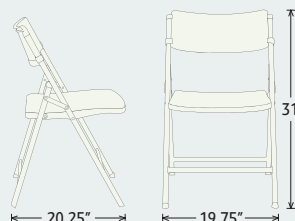

## ✓ Durability

Strong 18 gauge steel frame and seat supports makes for long lasting durability.

Fits Dolly Model #DY1400  
Holds 54 chairs

Fits Dolly Model #DY84 + EXT8  
Holds 96 chairs

### Product Specs

<b>Folded</b>	40.25"H x 19.5"W x 2"D
<b>Open</b>	31"H x 19.75 W x 20.25"D
<b>Seat</b>	17.25"H x 17"W x 18"D
<b>Back</b>	7.5"H x 19.5"W
<b>Product Weight</b>	9.6 lbs.

800.261.4112  
www.nationalpublicseating.com