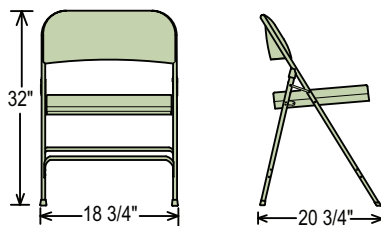

3200 SERIES

PREMIUM STEEL FABRIC FOLDING CHAIR

Introducing...
3200 SERIES PREMIUM STEEL FOLDING CHAIRS WITH VINYL SEATING

in 2 vinyl/frame combos:
Black/Black • Beige/Beige

300lb. weight capacity!

SPECS:

- 2" Upholstered box seat on a masonite board with 8 rivets
- Features 18-gauge 7/8" round tubular frame
- Two U-shaped double riveted cross braces
- Powder-coated frame
- Double hinges on each side for added stability and durability
- Color coordinated V-tip plugs for added stability
- Color coordinated polypropylene glides
- Fabric and Foam are Cal 117 rated
- Fabric is rated to 30,000 double rubs
- Institutional grade fabric over 2", 0.9lb. density foam seat and 1.2lb. density back
- Padded backs are fully covered in fabric on both sides

DIMENSIONS:

OVERALL: 32"H X 18 3/4"W X 20 3/4"D
FOLDED: 39 3/4"H X 18 3/4"W X 3 3/4"D
SEAT: 18 1/2"H X 15 3/4"W X 15 1/2"D
BACK: 8 3/4"H X 18 3/4"W

CAL-117 RATED

FRAME / FABRIC COMBINATIONS

	#3212 CHARCOAL GREY FABRIC / BLACK FRAME
	#3215 REGAL BLUE FABRIC / GREY FRAME
	#3218 NEW BURGUNDY FABRIC / GREY FRAME
	#3219 ANTIQUE GOLD FABRIC / BROWN FRAME

FRAME / VINYL COMBINATIONS

	#3210 BLACK VINYL / BLACK FRAME
	#3201 BEIGE VINYL / BEIGE FRAME

EXT-8 Extension Bar required for 3200 Series on Model #84 (88" DOOR HEIGHT CLEARANCE)

USE WITH:

Model #EXT-8 Extension Bar for Model #84

Model #84 Double-Tier Hanging Chair Truck
CAPACITY: HOLDS UP TO 60 FOLDING CHAIRS (3200 SERIES) WITH EXT-8

FOR VERTICAL FOLDING STORAGE

AVAILABLE ACCESSORIES

	#PGC1 GANGING DEVICE		GLIDES
	#MGC1 GANGING DEVICE		V-TIPS

National Public Seating