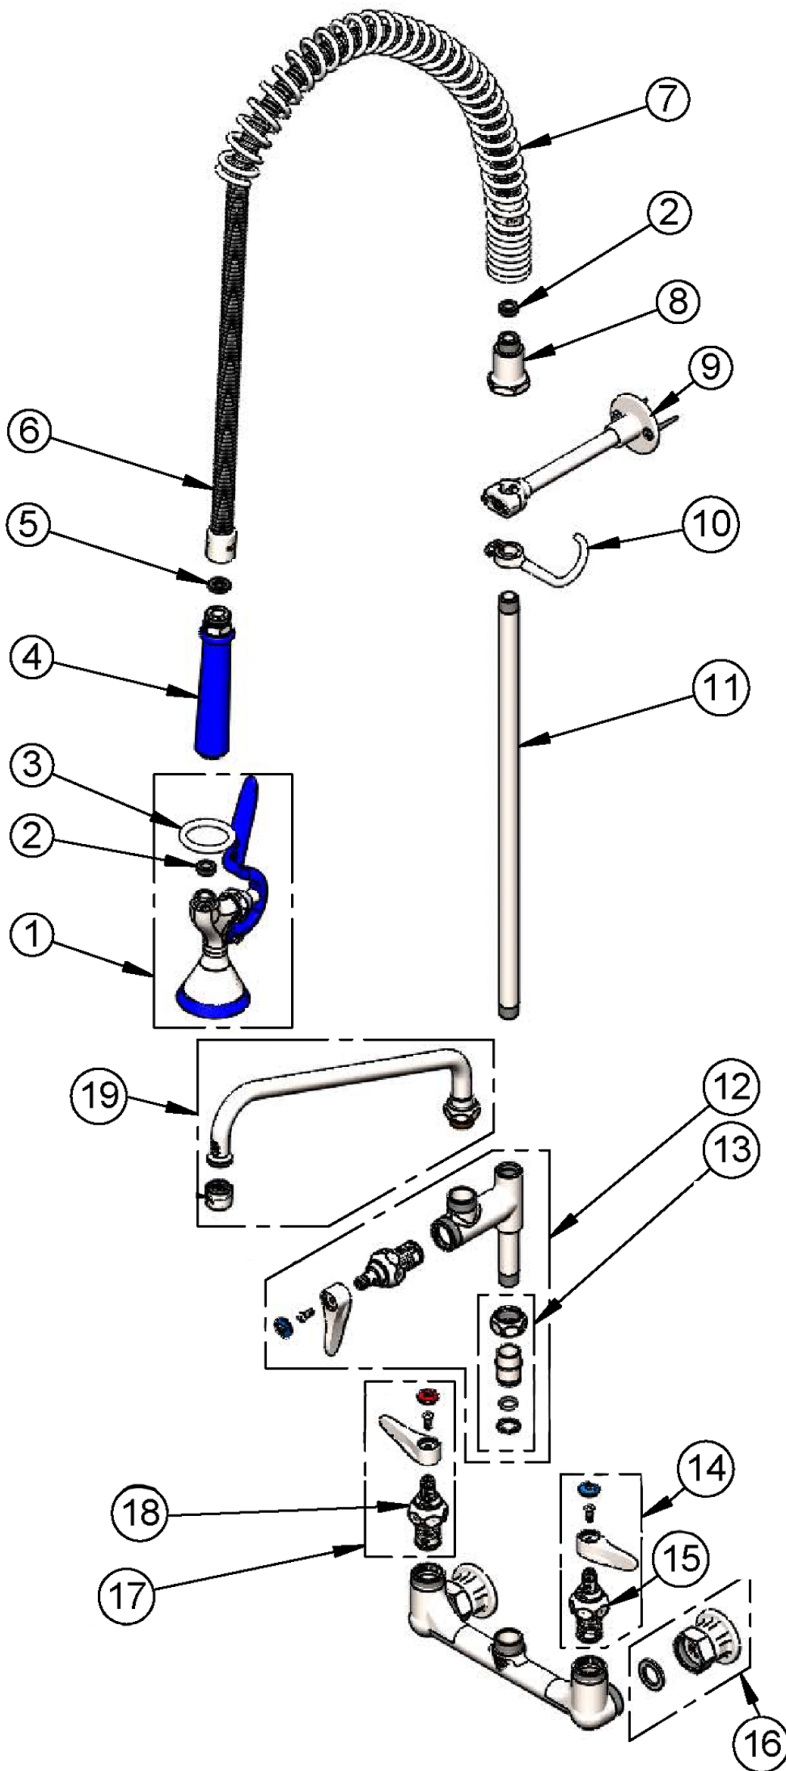

- 1.07 GPM spray valve
- Blue rubber bumper and handle
- Hold-down ring
- 3/4-14 UN male inlet fitting

S062X

- 12" swing nozzle with stream regulator outlet
- Fits all T&S swivel outlet faucets

S-0155-LNEZ

- Add-on faucet less nozzle
- EasyInstall quick installation inlet
- Quarter-turn Eterna cartridge with spring check
- Swivel outlet accepts T&S swing nozzles
- 3/8" NPT female outlet

S133X

- 5 3/4" swivel gooseneck
- S-PT stream regulator outlet
- Fits all T&S swivel outlet faucets

S-0970-FEZ

- 3/8" continuous pressure dual check vacuum breaker
- EasyInstall quick installation inlet for T&S swivel outlet faucets
- 3/8" NPT female inlet and outlet
- Lock washer for rigid conversion included

ITEM NO.	SALES NO.	DESCRIPTION
1	S-0107-Y	1.15 GPM Spray Valve (Blue)
2	010476-45	#27 Washer
3	S000907-30	Stainless Steel Spray Valve Hold-Down Ring
4	S020795-30	Stainless Steel Grip Handle (Blue)
5	001014-45	Washer, Hose Barrel
6	S-0044-H2A	44" Flexible Stainless Steel Hose, Less Handle
7	S000888-30	Stainless Steel EasyInstall Overhead Spring
8	S000821-30	Stainless Steel Spring Body
9	S-0109-01	Stainless Steel 6" Wall Bracket
10	S004R	Stainless Steel Finger Hook
11	S000369-30	Stainless Steel 3/8" NPT x 18" Riser
12	S-0155-LNEZ	Stainless Steel EasyInstall Add-On Faucet with Quarter-Turn Eterna Cartridge & Lever Handle, Less Nozzle
13	SEZ-K	Stainless Steel EasyInstall Kit: Nut, Bushing, O-Ring and Lock Washer
14	S002711-30NS	Stainless Steel Quarter-Turn Eterna Cartridge with Spring Check, Handle, Blue Index and Screw, LTC
15	S012442-30NS	Stainless Steel Quarter-Turn Eterna Cartridge, LTC with Spring Check
16	S00AA	Stainless Steel 1/2" NPT Female Eccentric Flange
17	S002712-30NS	Stainless Steel Quarter-Turn Eterna Cartridge with Spring Check, Handle, Red Index and Screw, RTC
18	S012443-30NS	Stainless Steel Quarter-Turn Eterna Cartridge with Spring Check, RTC
19	S062X	Stainless Steel 12" Swing Nozzle with Stream Regulator Outlet