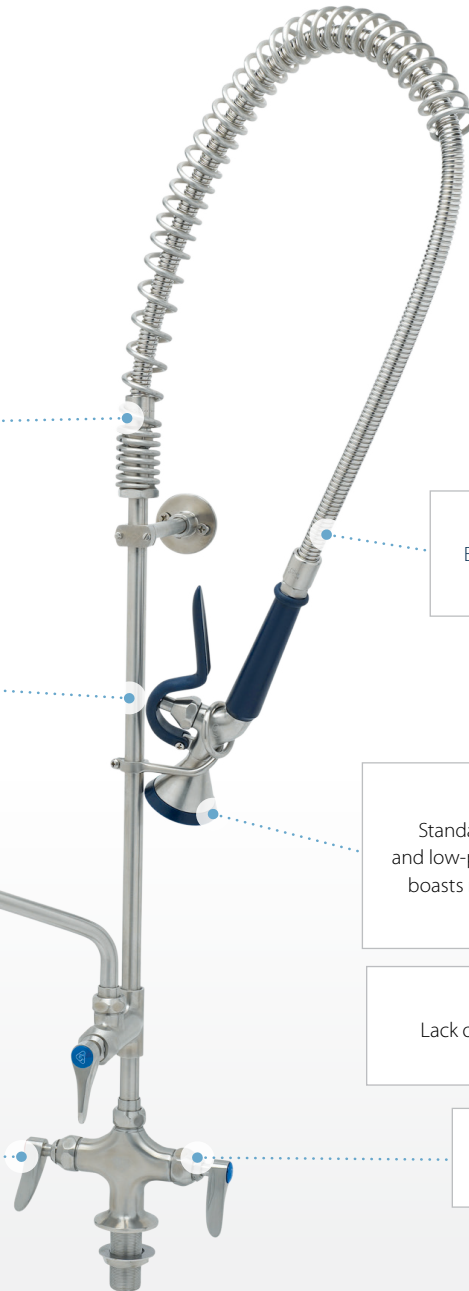

PROVEN T&S DESIGN

EverSteel uses time-tested T&S designs to provide long-lasting reliability

NEW S-0107-Y SPRAY VALVE

Standard on U.S. and Canada pre-rinse units and low-profile pre-rinse units, this new design boasts more cleaning power and the highest durability on the market

S-0107-Y

Lack of center screw prevents overtightening and there are fewer replaceable parts.

QUARTER-TURN CARTRIDGES

With built-in cross-flow prevention

COMMERCIAL-DUTY CONSTRUCTION
with professional-grade materials provides long-lasting durability.

STAINLESS STEEL PRE-RINSE UNITS

S-0113-BY

- Single hole deck-mount mixing faucet
- EasyInstall riser for quick installation
- 44" flexible hose with heat resistant handle
- 1.15 GPM spray valve (S-0107-Y)
- Quarter-turn Eterna cartridges with spring checks
- Lever handles with color coded indexes
- 6" adjustable wall bracket
- 18" flexible supply hoses with G1/2" female swivel connections

S-0113-A12-B

- Single hole deck-mount mixing faucet
- EasyInstall add-on faucet
- 12" swing nozzle with stream regulator outlet, Series 1
- 44" flexible hose with heat resistant handle
- 1.15 GPM spray valve (S-0107)
- Quarter-turn Eterna cartridges with spring checks
- Lever handles with color coded indexes
- 6" adjustable wall bracket
- 18" flexible supply hoses with G1/2" female swivel connections