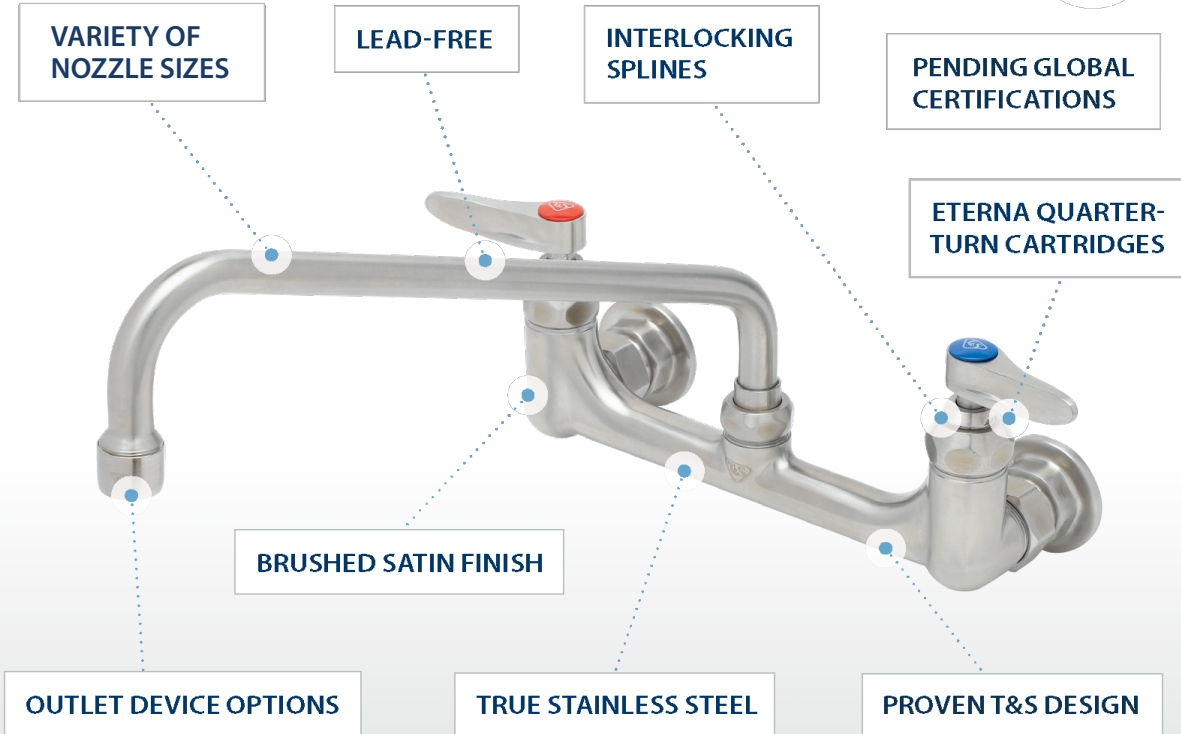

EVERSTEEL™

Designed to last

FAUCETS

COMMERCIAL-DUTY
CONSTRUCTION

LIFETIME
COMPREHENSIVE
WARRANTY

EASY TO CLEAN

GLOBAL
SHIPPING

A NEW CLASSIC

S-1110

- 4" deck-mount mixing faucet
- 6" swing nozzle
- Lever handles with color coded indexes
- Quarter-turn Eterna cartridges with spring checks
- 1/2" NPT male inlets
- Tailpieces and nuts for 1/4" NPT stainless male connections

S-1115

- 4" wall-mount mixing faucet
- 6" swing nozzle
- Lever handles with color coded indexes
- Quarter-turn Eterna cartridges with spring checks
- 1/2" NPT male inlets
- Tailpieces and nuts for 1/4" NPT stainless male connections

S-1110-LN

- 4" deck-mount mixing faucet
- Lever handles with color coded indexes
- Quarter-turn Eterna cartridges with spring checks
- 1/2" NPT male inlets
- Tailpieces and nuts for 1/4" NPT stainless male connections
- Swivel outlet accepts T&S EverSteel swing nozzles

S-1115-LN

- 4" deck-mount mixing faucet
- Lever handles with color coded indexes
- Quarter-turn Eterna cartridges with spring checks
- 1/2" NPT male inlets
- Tailpieces and nuts for 1/4" NPT stainless male connections
- Swivel outlet accepts T&S EverSteel swing nozzles