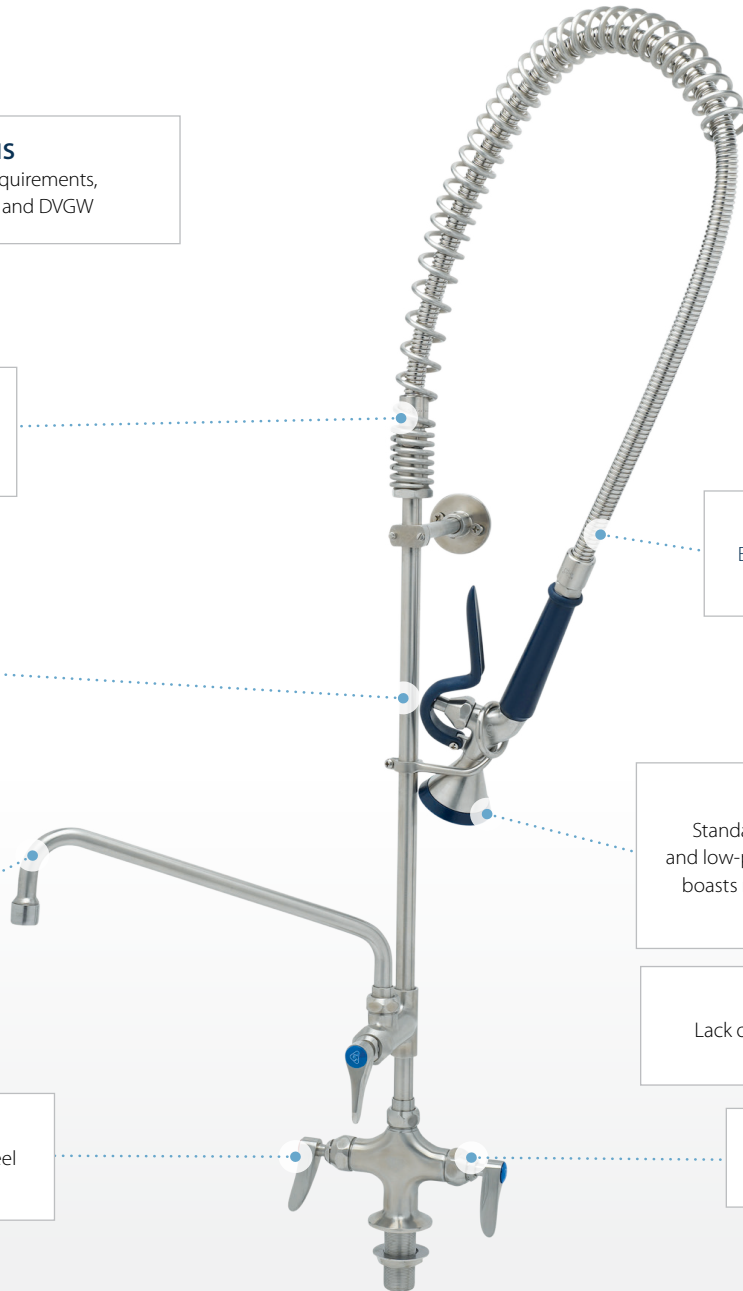

PROVEN T&S DESIGN

EverSteel uses time-tested T&S designs to provide long-lasting reliability

NEW S-0107-Y SPRAY VALVE

Standard on U.S. and Canada pre-rinse units and low-profile pre-rinse units, this new design boasts more cleaning power and the highest durability on the market

S-0107-Y

Lack of center screw prevents overtightening and there are fewer replaceable parts.

QUARTER-TURN CARTRIDGES

With built-in cross-flow prevention

COMMERCIAL-DUTY CONSTRUCTION
with professional-grade materials provides long-lasting durability.

STAINLESS STEEL PRE-RINSE UNITS

S-0113-BY

- Single hole deck-mount mixing faucet
- EasyInstall riser for quick installation
- 44" flexible hose with heat resistant handle
- 1.15 GPM spray valve (S-0107-Y)
- Quarter-turn Eterna cartridges with spring checks
- Lever handles with color coded indexes
- 6" adjustable wall bracket
- 18" flexible supply hoses with G1/2" female swivel connections

S-0113-A12-B

- Single hole deck-mount mixing faucet
- EasyInstall add-on faucet
- 12" swing nozzle with stream regulator outlet, Series 1
- 44" flexible hose with heat resistant handle
- 1.15 GPM spray valve (S-0107)
- Quarter-turn Eterna cartridges with spring checks
- Lever handles with color coded indexes
- 6" adjustable wall bracket
- 18" flexible supply hoses with G1/2" female swivel connections