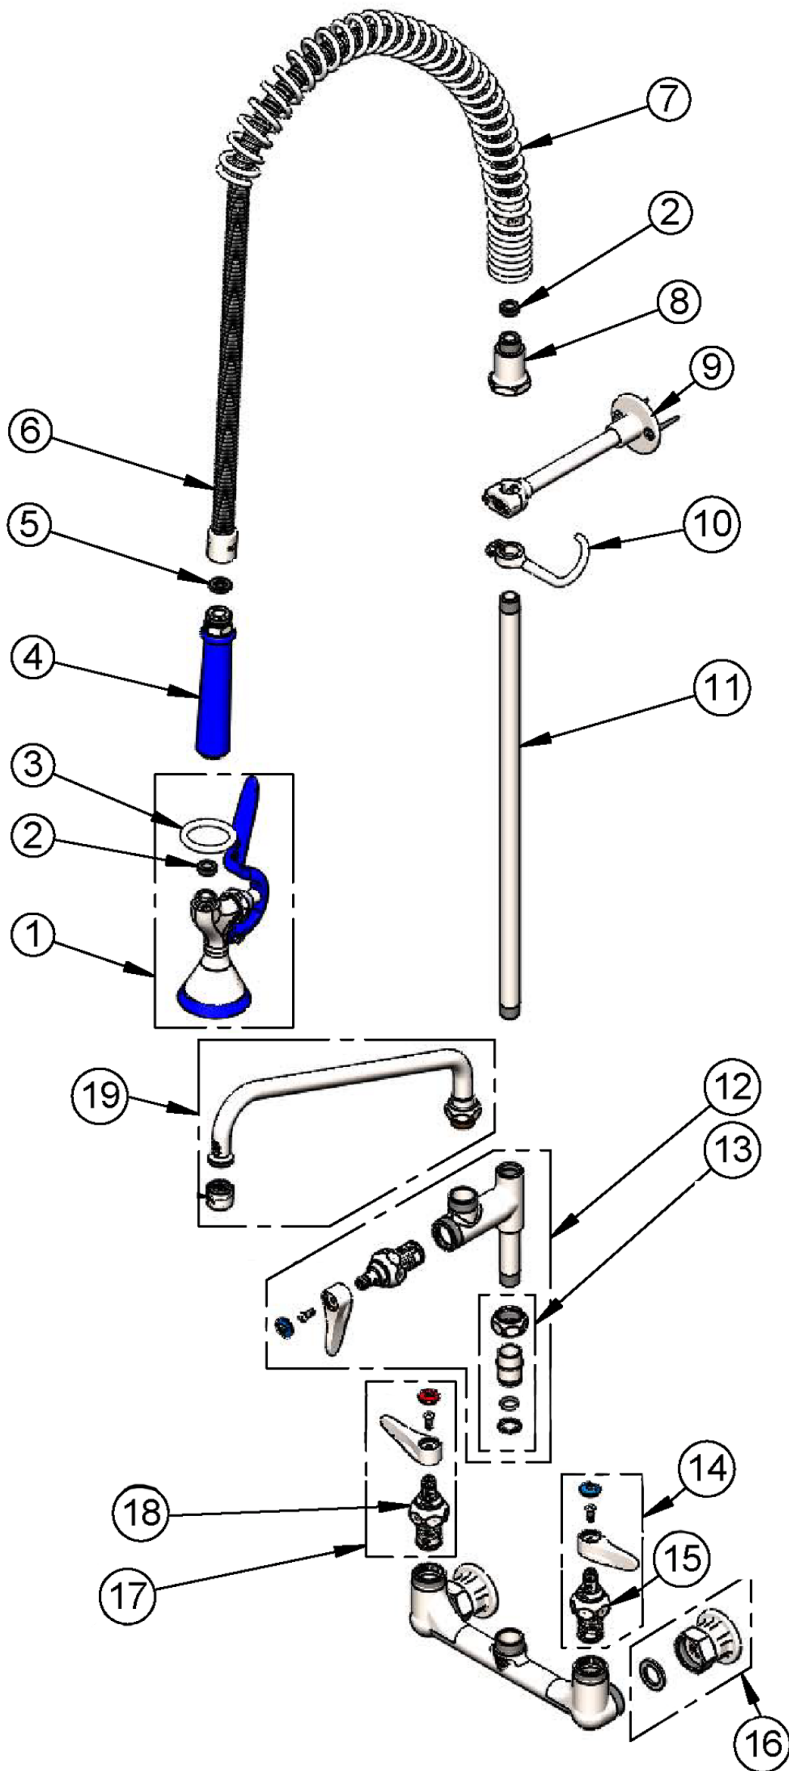

- 1.07 GPM spray valve
- Blue rubber bumper and handle
- Hold-down ring
- 3/4-14 UN male inlet fitting

S062X

- 12" swing nozzle with stream regulator outlet
- Fits all T&S swivel outlet faucets

S-0155-LNEZ

- Add-on faucet less nozzle
- EasyInstall quick installation inlet
- Quarter-turn Eterna cartridge with spring check
- Swivel outlet accepts T&S swing nozzles
- 3/8" NPT female outlet

S133X

- 5 3/4" swivel gooseneck
- S-PT stream regulator outlet
- Fits all T&S swivel outlet faucets

S-0970-FEZ

- 3/8" continuous pressure dual check vacuum breaker
- EasyInstall quick installation inlet for T&S swivel outlet faucets
- 3/8" NPT female inlet and outlet
- Lock washer for rigid conversion included

ITEM NO.	SALES NO.	DESCRIPTION
1	S-0107-Y	1.15 GPM Spray Valve (Blue)
2	010476-45	#27 Washer
3	S000907-30	Stainless Steel Spray Valve Hold-Down Ring
4	S020795-30	Stainless Steel Grip Handle (Blue)
5	001014-45	Washer, Hose Barrel
6	S-0044-H2A	44" Flexible Stainless Steel Hose, Less Handle
7	S000888-30	Stainless Steel EasyInstall Overhead Spring
8	S000821-30	Stainless Steel Spring Body
9	S-0109-01	Stainless Steel 6" Wall Bracket
10	S004R	Stainless Steel Finger Hook
11	S000369-30	Stainless Steel 3/8" NPT x 18" Riser
12	S-0155-LNEZ	Stainless Steel EasyInstall Add-On Faucet with Quarter-Turn Eterna Cartridge & Lever Handle, Less Nozzle
13	SEZ-K	Stainless Steel EasyInstall Kit: Nut, Bushing, O-Ring and Lock Washer
14	S002711-30NS	Stainless Steel Quarter-Turn Eterna Cartridge with Spring Check, Handle, Blue Index and Screw, LTC
15	S012442-30NS	Stainless Steel Quarter-Turn Eterna Cartridge, LTC with Spring Check
16	S00AA	Stainless Steel 1/2" NPT Female Eccentric Flange
17	S002712-30NS	Stainless Steel Quarter-Turn Eterna Cartridge with Spring Check, Handle, Red Index and Screw, RTC
18	S012443-30NS	Stainless Steel Quarter-Turn Eterna Cartridge with Spring Check, RTC
19	S062X	Stainless Steel 12" Swing Nozzle with Stream Regulator Outlet