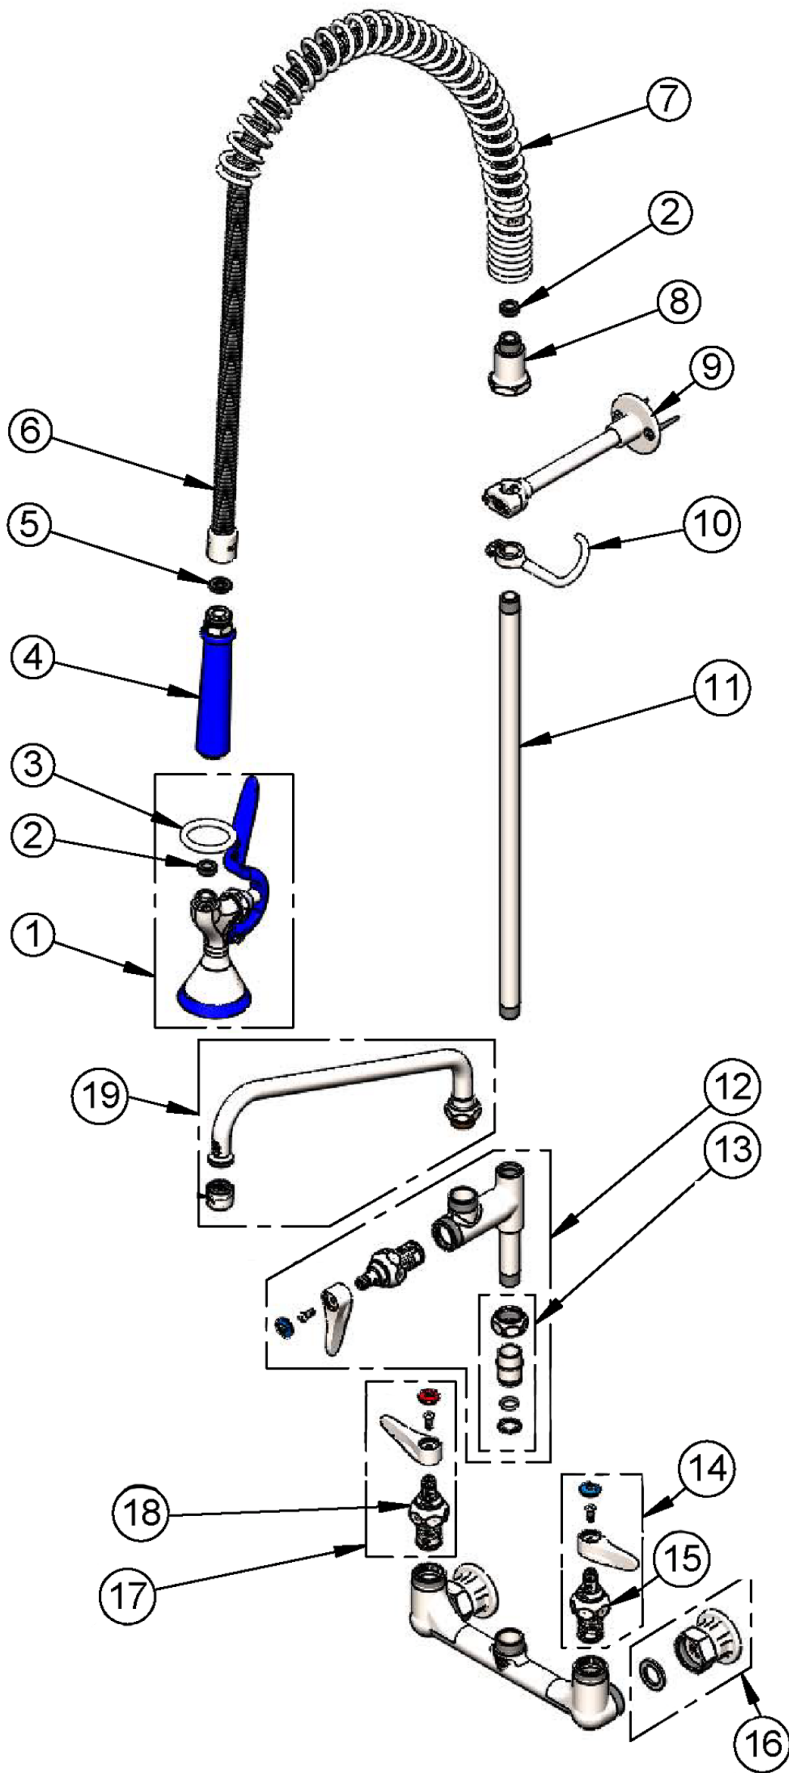

- 1.07 GPM spray valve
- Blue rubber bumper and handle
- Hold-down ring
- 3/4-14 UN male inlet fitting

S062X

- 12" swing nozzle with stream regulator outlet
- Fits all T&S swivel outlet faucets

S-0155-LNEZ

- Add-on faucet less nozzle
- EasyInstall quick installation inlet
- Quarter-turn Eterna cartridge with spring check
- Swivel outlet accepts T&S swing nozzles
- 3/8" NPT female outlet

S133X

- 5 3/4" swivel gooseneck
- S-PT stream regulator outlet
- Fits all T&S swivel outlet faucets

S-0970-FEZ

- 3/8" continuous pressure dual check vacuum breaker
- EasyInstall quick installation inlet for T&S swivel outlet faucets
- 3/8" NPT female inlet and outlet
- Lock washer for rigid conversion included

ITEM NO.	SALES NO.	DESCRIPTION
1	S-0107-Y	1.15 GPM Spray Valve (Blue)
2	010476-45	#27 Washer
3	S000907-30	Stainless Steel Spray Valve Hold-Down Ring
4	S020795-30	Stainless Steel Grip Handle (Blue)
5	001014-45	Washer, Hose Barrel
6	S-0044-H2A	44" Flexible Stainless Steel Hose, Less Handle
7	S000888-30	Stainless Steel EasyInstall Overhead Spring
8	S000821-30	Stainless Steel Spring Body
9	S-0109-01	Stainless Steel 6" Wall Bracket
10	S004R	Stainless Steel Finger Hook
11	S000369-30	Stainless Steel 3/8" NPT x 18" Riser
12	S-0155-LNEZ	Stainless Steel EasyInstall Add-On Faucet with Quarter-Turn Eterna Cartridge & Lever Handle, Less Nozzle
13	SEZ-K	Stainless Steel EasyInstall Kit: Nut, Bushing, O-Ring and Lock Washer
14	S002711-30NS	Stainless Steel Quarter-Turn Eterna Cartridge with Spring Check, Handle, Blue Index and Screw, LTC
15	S012442-30NS	Stainless Steel Quarter-Turn Eterna Cartridge, LTC with Spring Check
16	S00AA	Stainless Steel 1/2" NPT Female Eccentric Flange
17	S002712-30NS	Stainless Steel Quarter-Turn Eterna Cartridge with Spring Check, Handle, Red Index and Screw, RTC
18	S012443-30NS	Stainless Steel Quarter-Turn Eterna Cartridge with Spring Check, RTC
19	S062X	Stainless Steel 12" Swing Nozzle with Stream Regulator Outlet