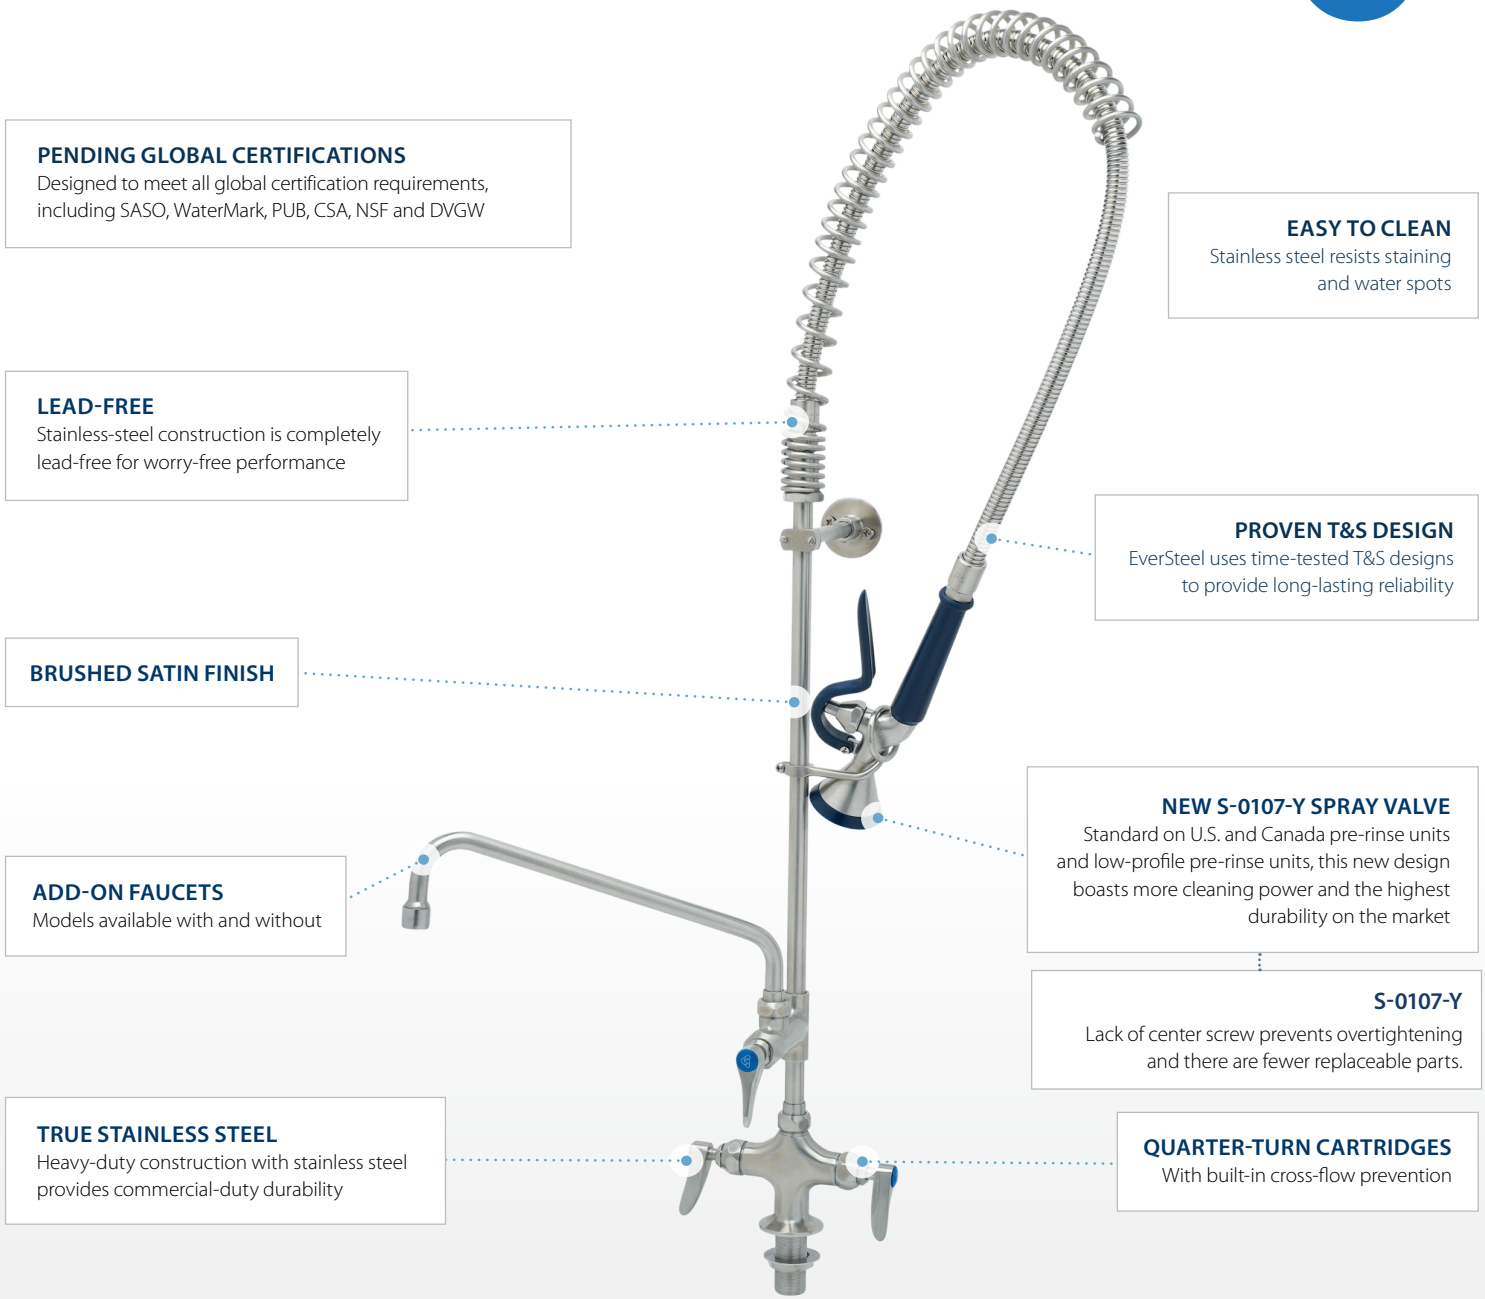

EVERSTEEL™

Designed to last

PRE-RINSE UNITS

PENDING GLOBAL CERTIFICATIONS

Designed to meet all global certification requirements, including SASO, WaterMark, PUB, CSA, NSF and DVGW

EASY TO CLEAN

Stainless steel resists staining and water spots

LEAD-FREE

Stainless-steel construction is completely lead-free for worry-free performance

PROVEN T&S DESIGN

EverSteel uses time-tested T&S designs to provide long-lasting reliability

BRUSHED SATIN FINISH

NEW S-0107-Y SPRAY VALVE

Standard on U.S. and Canada pre-rinse units and low-profile pre-rinse units, this new design boasts more cleaning power and the highest durability on the market

ADD-ON FAUCETS

Models available with and without

S-0107-Y

Lack of center screw prevents overtightening and there are fewer replaceable parts.

TRUE STAINLESS STEEL

Heavy-duty construction with stainless steel provides commercial-duty durability

QUARTER-TURN CARTRIDGES

With built-in cross-flow prevention

COMMERCIAL-DUTY CONSTRUCTION
with professional-grade materials provides long-lasting durability.

LIFETIME COMPREHENSIVE WARRANTY
for assurance and peace of mind.

LOW-PROFILE MODELS
available to fit smaller spaces.

GLOBAL SHIPPING
T&S products available worldwide.

A NEW CLASSIC
Same design as classic T&S pre-rinse units, now in true stainless steel.