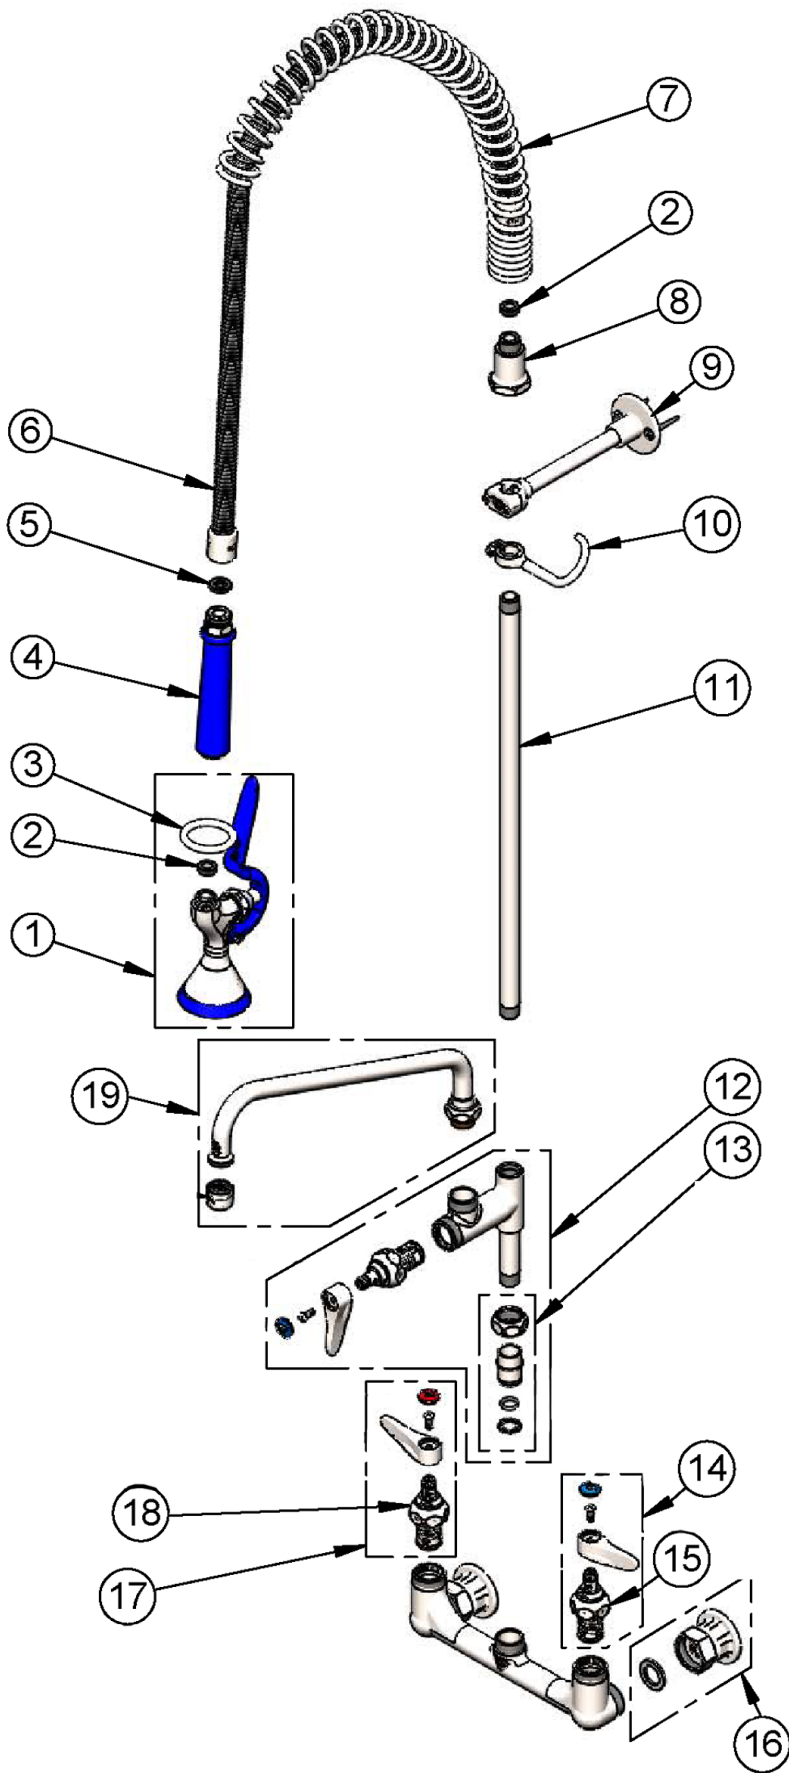

## S-0155-LNEZ

- Add-on faucet less nozzle
- EasyInstall quick installation inlet
- Quarter-turn Eterna cartridge with spring check
- Swivel outlet accepts T&S swing nozzles
- 3/8" NPT female outlet

## S133X

- 5 3/4" swivel gooseneck
- S-PT stream regulator outlet
- Fits all T&S swivel outlet faucets

## S-0970-FEZ

- 3/8" continuous pressure dual check vacuum breaker
- EasyInstall quick installation inlet for T&S swivel outlet faucets
- 3/8" NPT female inlet and outlet
- Lock washer for rigid conversion included