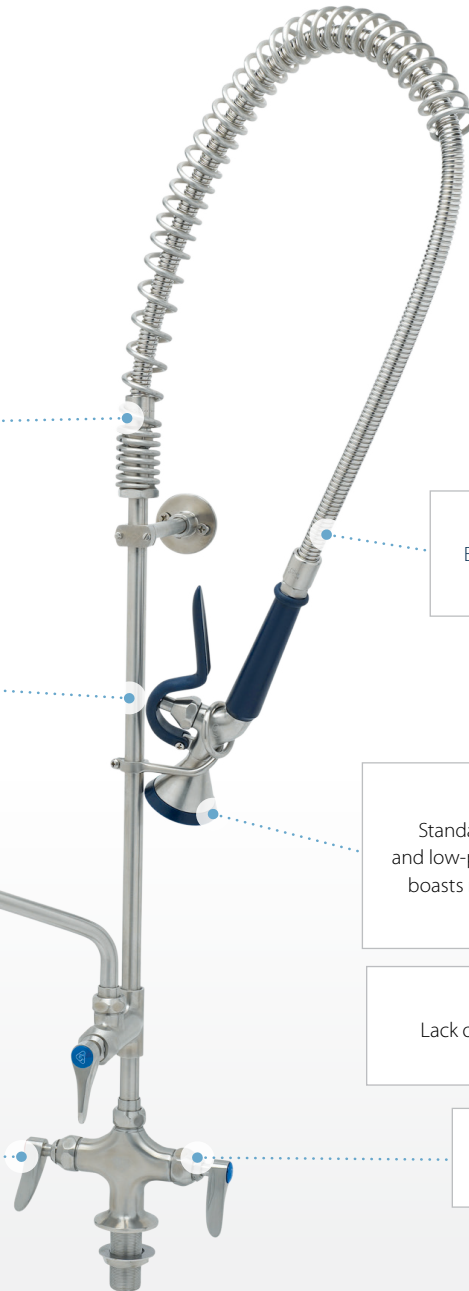

EVERSTEEL™

Designed to last

PRE-RINSE UNITS

PENDING GLOBAL CERTIFICATIONS

Designed to meet all global certification requirements, including SASO, WaterMark, PUB, CSA, NSF and DVGW

LEAD-FREE

Stainless-steel construction is completely lead-free for worry-free performance

BRUSHED SATIN FINISH

ADD-ON FAUCETS

Models available with and without

TRUE STAINLESS STEEL

Heavy-duty construction with stainless steel provides commercial-duty durability

EASY TO CLEAN

Stainless steel resists staining and water spots

PROVEN T&S DESIGN

EverSteel uses time-tested T&S designs to provide long-lasting reliability

NEW S-0107-Y SPRAY VALVE

Standard on U.S. and Canada pre-rinse units and low-profile pre-rinse units, this new design boasts more cleaning power and the highest durability on the market

S-0107-Y

Lack of center screw prevents overtightening and there are fewer replaceable parts.

QUARTER-TURN CARTRIDGES

With built-in cross-flow prevention

COMMERCIAL-DUTY CONSTRUCTION
with professional-grade materials provides long-lasting durability.

LIFETIME COMPREHENSIVE WARRANTY
for assurance and peace of mind.

LOW-PROFILE MODELS
available to fit smaller spaces.

GLOBAL SHIPPING
T&S products available worldwide.

A NEW CLASSIC
Same design as classic T&S pre-rinse units, now in true stainless steel.