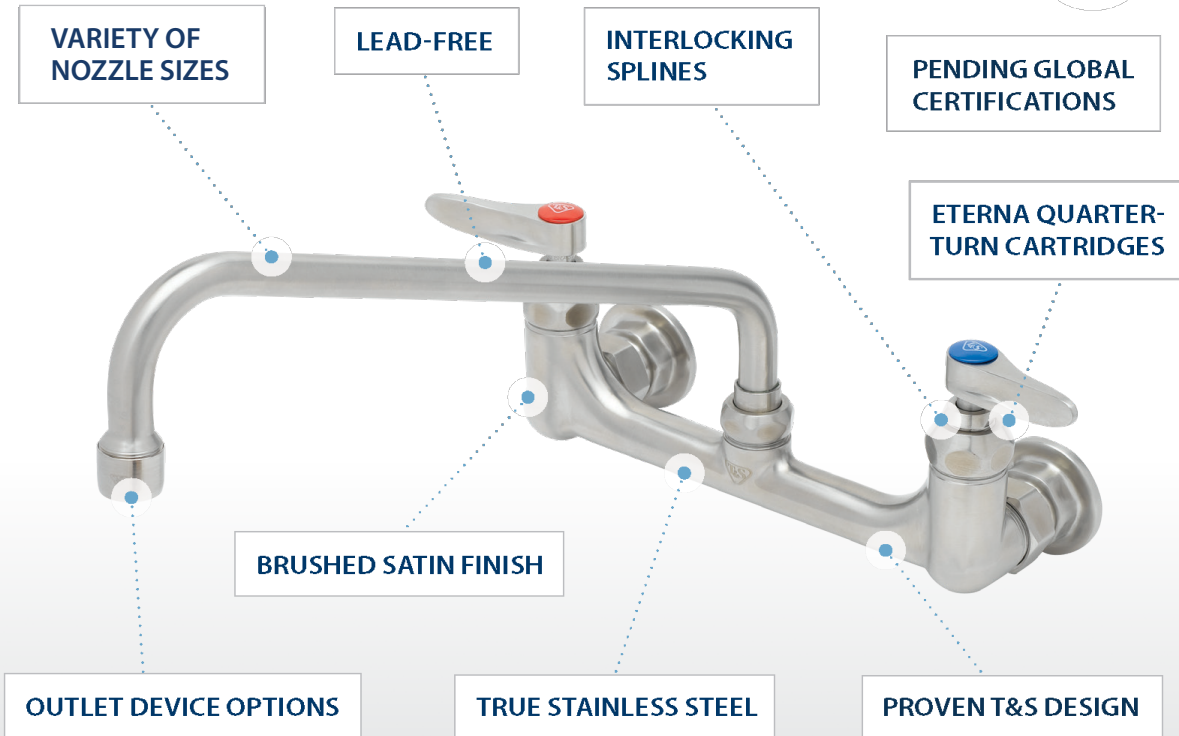

EVERSTEEL™

Designed to last

FAUCETS

COMMERCIAL-DUTY
CONSTRUCTION

LIFETIME
COMPREHENSIVE
WARRANTY

EASY TO CLEAN

GLOBAL
SHIPPING

A NEW CLASSIC

S-1110

- 4" deck-mount mixing faucet
- 6" swing nozzle
- Lever handles with color coded indexes
- Quarter-turn Eterna cartridges with spring checks
- 1/2" NPT male inlets
- Tailpieces and nuts for 1/4" NPT stainless male connections

S-1115

- 4" wall-mount mixing faucet
- 6" swing nozzle
- Lever handles with color coded indexes
- Quarter-turn Eterna cartridges with spring checks
- 1/2" NPT male inlets
- Tailpieces and nuts for 1/4" NPT stainless male connections

S-1110-LN

- 4" deck-mount mixing faucet
- Lever handles with color coded indexes
- Quarter-turn Eterna cartridges with spring checks
- 1/2" NPT male inlets
- Tailpieces and nuts for 1/4" NPT stainless male connections
- Swivel outlet accepts T&S EverSteel swing nozzles

S-1115-LN

- 4" deck-mount mixing faucet
- Lever handles with color coded indexes
- Quarter-turn Eterna cartridges with spring checks
- 1/2" NPT male inlets
- Tailpieces and nuts for 1/4" NPT stainless male connections
- Swivel outlet accepts T&S EverSteel swing nozzles