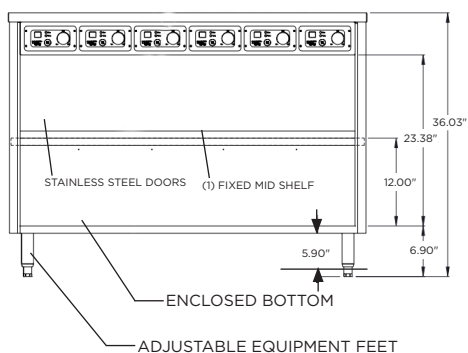

6-Zone

Electric Requirements:

Each BOH Series Flameless Cooking Slide-In Induction Range Cabinet comes with its own Power Management System, powering the entire unit with a single receptacle, eliminating the need for multiple receptacles at various voltages.

Power Management Details:

MODEL	WATTS	VOLTAGE	PHASE	HERTZ	AMPS	PLUG	SYSTEM
BOH-1800	1800 x4	110-120	1	60	15	NEMA 14-50P	PM-2251
BOH-1800D							
BOH-1800-6							
BOH-1800D-6							
BOH-2600	2600 x4	208-240	1	60	15	NEMA 14-50P	PM-2221
BOH-2600D							
BOH-2600-6							
BOH-2600D-6							
BOH-3500	3500 x4	208-240	1	50-60	16.8	NEMA 14-50P x2	PM-2251 x2
BOH-3500D							
BOH-3500-6							
BOH-3500D-6