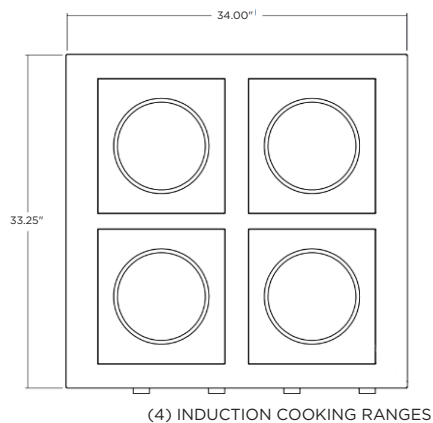

Key Dimensions:

4-Zone