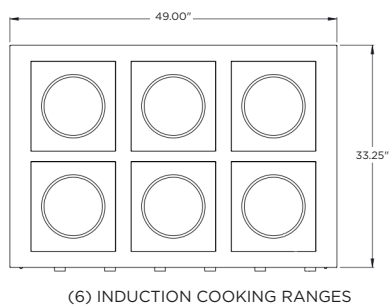

6-Zone

Electric Requirements:

Each BOH Series Flameless Cooking Slide-In Induction Range Cabinet comes with its own Power Management System, powering the entire unit with a single receptacle, eliminating the need for multiple receptacles at various voltages.

Power Management Details:

MODEL	WATTS	VOLTAGE	PHASE	HERTZ	AMPS	PLUG	SYSTEM
BOH-1800	1800 x4	110-120	1	60	15	NEMA 14-50P	PM-2251
BOH-1800D							
BOH-1800-6							
BOH-1800D-6							
BOH-2600	2600 x4	208-240	1	60	15	NEMA 14-50P	PM-2221
BOH-2600D							
BOH-2600-6							
BOH-2600D-6							
BOH-3500	3500 x4	208-240	1	50-60	16.8	NEMA 14-50P x2	PM-2251 x2
BOH-3500D							
BOH-3500-6							
BOH-3500D-6