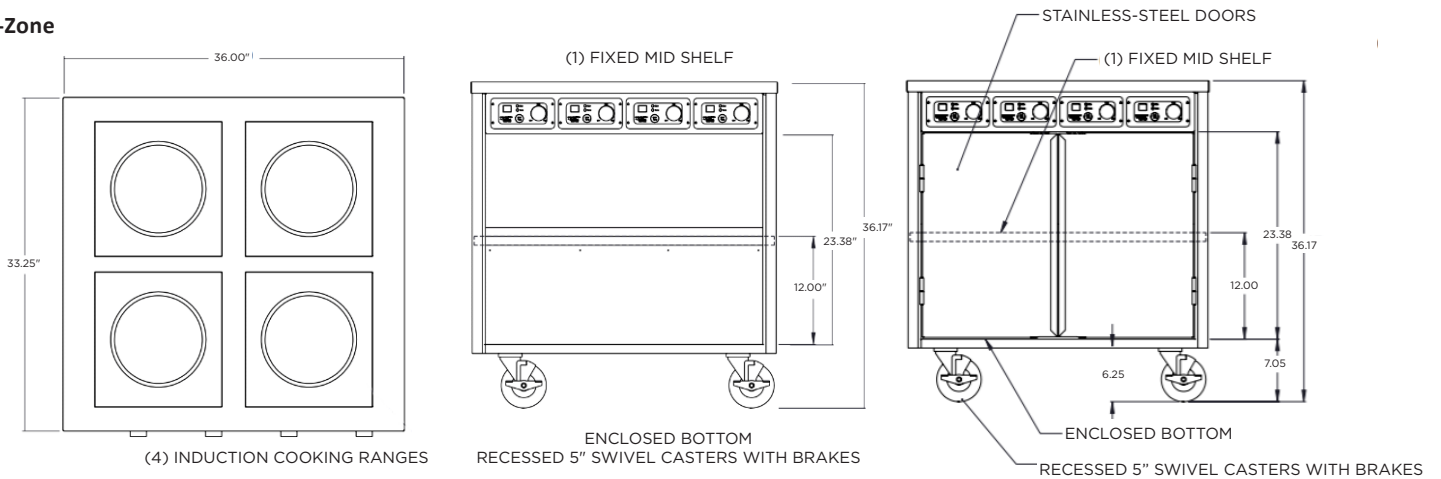

Agency Listings:

- FCC
- ETL
- ETL-Sanitation to NSF-4
- UL-197

Features:

- 304 Stainless Steel Welded Construction
- 304 Series Stainless Steel Top & Exterior
- (1) Fix Mid Shelf
- Durable, easy to clean stainless steel body
- Individually mounted controls in apron
- Knurled knob for better grip & control
- Durable, 5" stainless-steel backsplash
- Interior power management
- Optional stainless steel doors with pocket handles
- Recessed 5" Swivel Casters with Brakes
- Made in the US of domestic and imported parts

Key Dimensions:

4-Zone

6-Zone

Electric Requirements:

Each BOH Series Flameless Cooking Induction Cart comes with its own Power Management System, powering the entire unit with a single receptacle, eliminating the need for multiple receptacles at various voltages.