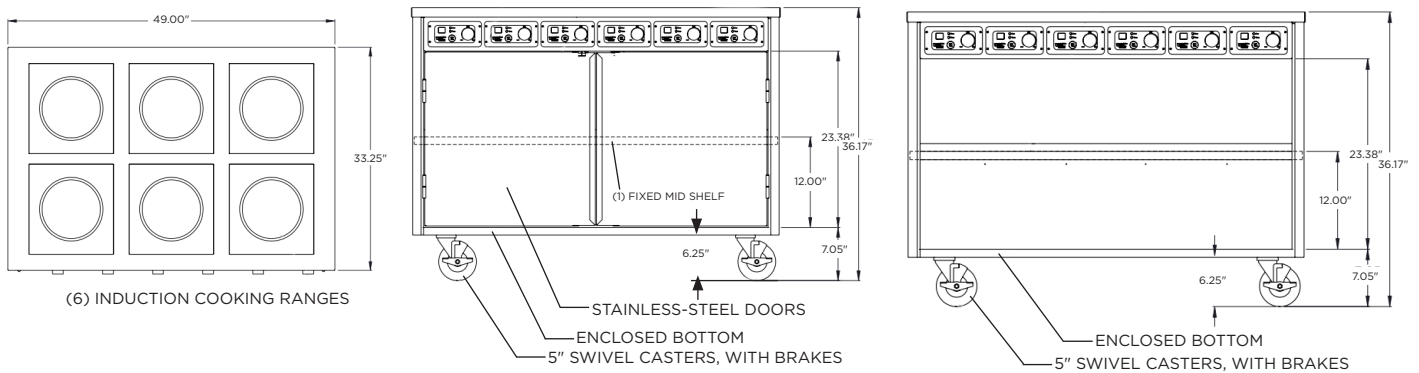

Agency Listings:

- FCC
- ETL
- ETL-Sanitation to NSF-4
- UL-197

Features:

- 304 Stainless Steel Welded Construction
- 304 Series Stainless Steel Top & Exterior
- (1) Fix Mid Shelf
- Durable, easy to clean stainless steel body
- Individually mounted controls in apron
- Knurled knob for better grip & control
- Durable, 5" stainless-steel backsplash
- Interior power management
- Optional stainless steel doors with pocket handles
- Recessed 5" Swivel Casters with Brakes
- Made in the US of domestic and imported parts

Key Dimensions:

4-Zone

6-Zone

Electric Requirements:

Each BOH Series Flameless Cooking Induction Cart comes with its own Power Management System, powering the entire unit with a single receptacle, eliminating the need for multiple receptacles at various voltages.