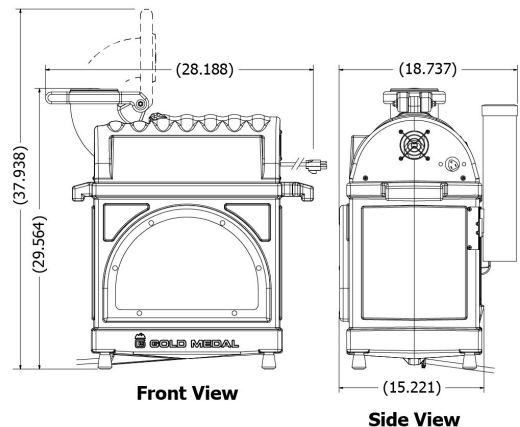

Sno-King and Optional Accessories

Model No. 1888-00-100 1888DR 1888CD

Specifications

Optional Accessories
(all items sold separately):

- 1888DR Door Kit
- 1888CD Cup Dispenser

Model 1888 (100) Series Ice Shaver

Optional accessories shown are for reference purposes only.

Overall Dimensions:

Width: 28.188" (71.6 cm)

Depth: 15.221" (38.7 cm)

Height: 29.564" (75.1 cm)

Dimensions listed above are for Ice Shaver only (with plunger in closed position), see drawing for additional dimensions.

Electrical - Domestic

120V

972 WATTS 60 Hz

(NEMA 5-15P) Plug

Description:

- Model 1888 (100) Series Ice Shaver - has an open back panel to access the shaved ice (no door).
- Electrical specs and Agency Approvals shown are for Ice Shaver only.