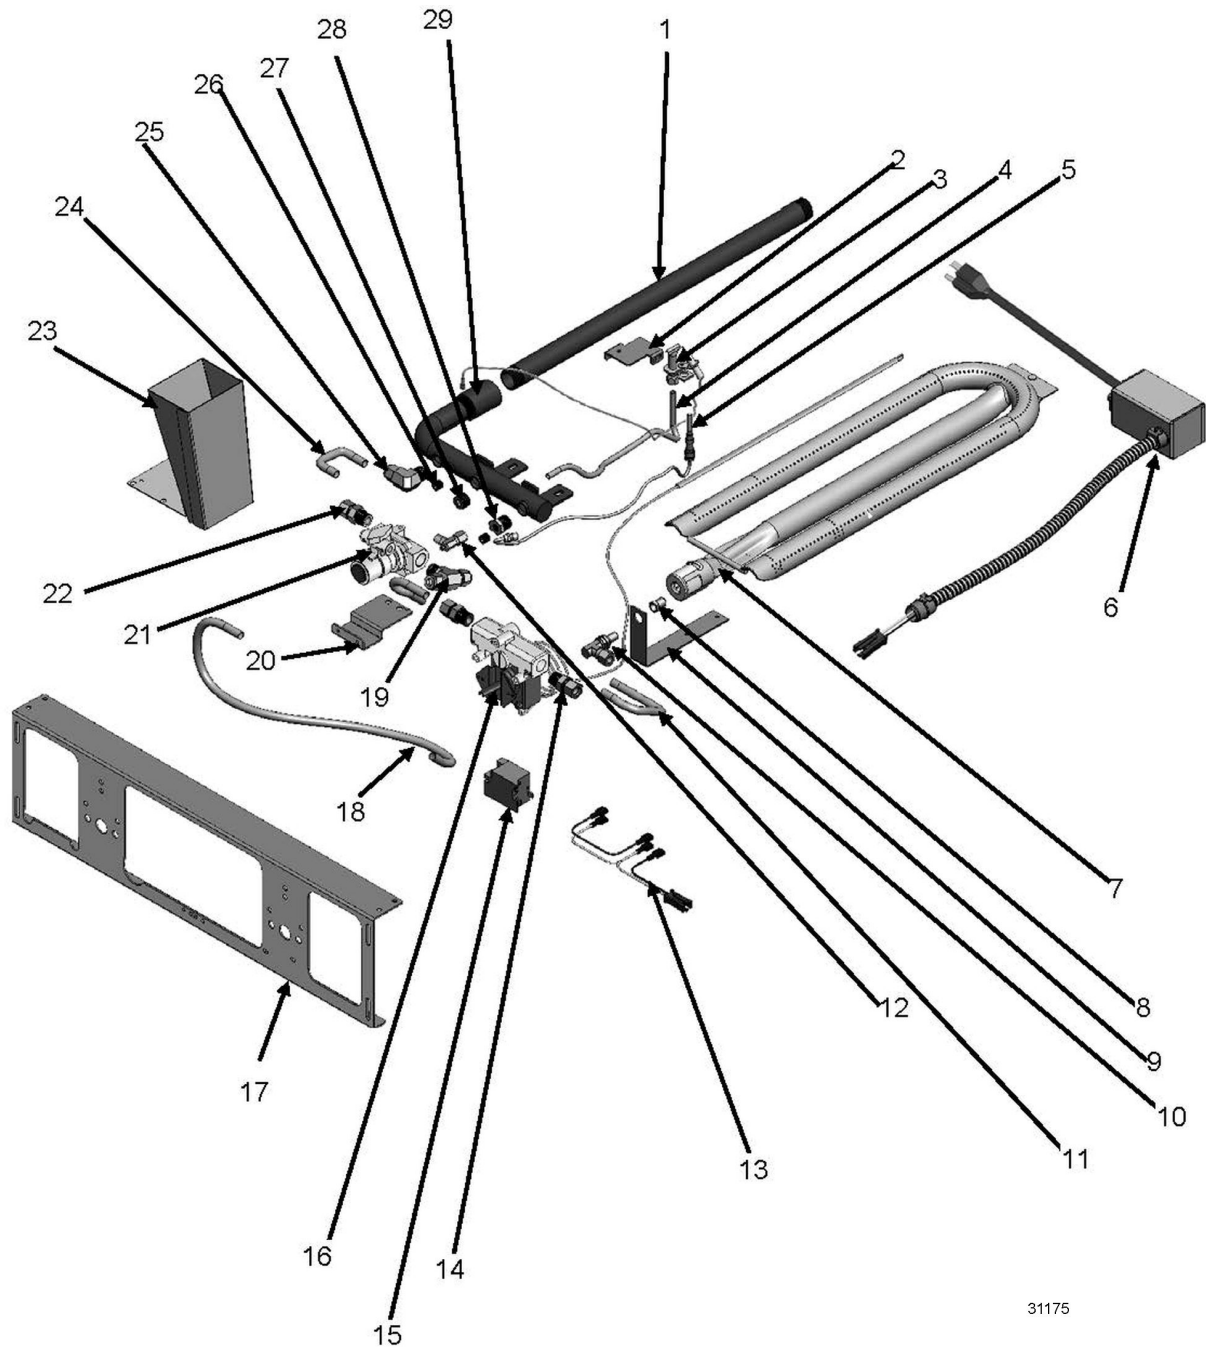

Table of Contents

5	900RX AND MSA MODELS MANUFACTURED PRIOR TO MARCH 2010 INTERIOR COMPONENTS
9	900RX AND MSA MODELS MANUFACTURED PRIOR TO MARCH 2010 EXTERIOR COMPONENTS
11	900RX AND MSA MODELS MANUFACTURED MARCH 2010 TO PRESENT INTERIOR COMPONENTS
13	900RX AND MSA MODELS MANUFACTURED MARCH 2010 TO PRESENT EXTERIOR COMPONENTS

31175

900RX AND MSA MODELS MANUFACTURED PRIOR TO MARCH 2010 INTERIOR COMPONENTS