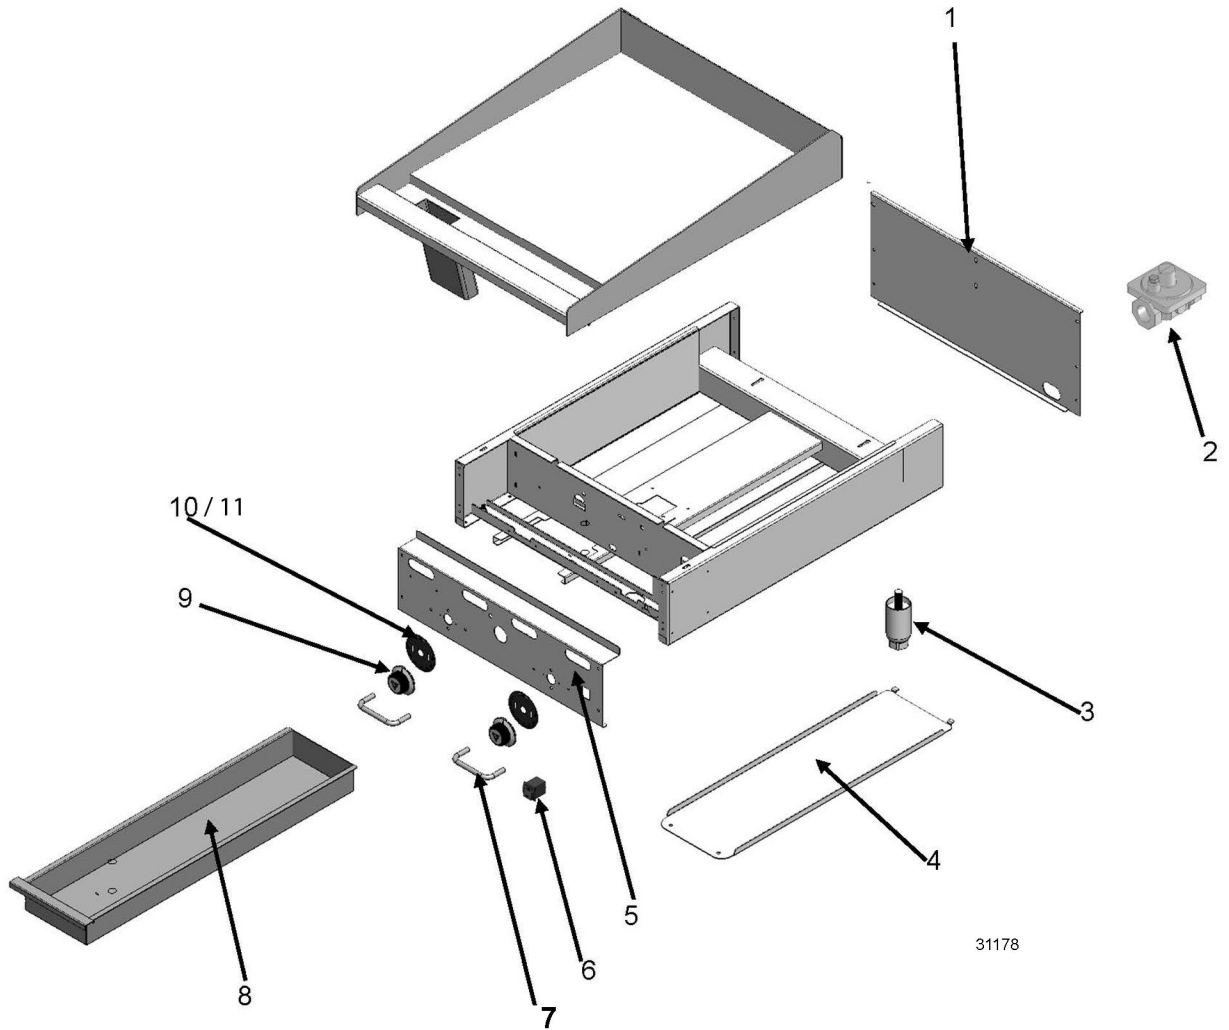

900RX AND MSA MODELS MANUFACTURED MARCH 2010 TO PRESENT INTERIOR COMPONENTS

ILLUS. PL-31177	PART NO.	NAME OF PART	AMT.
1	00-976687-0N36A	Pilot (NAT) (900RX) (36 In. Wire Lead).....	AR
	00-976687-0N48A	Pilot (NAT) (900RX) (48 In. Wire Lead).....	AR
	00-976687-000NA	Pilot (NAT) (MSA).....	AR
	00-976687-0NPZA	Pilot Piezo ignition.....	1
	00-712363	LP Gas Pilot Orifice.....	AR
	00-720041	NAT Gas Pilot Orifice.....	AR
2	00-498682	Griddle Pilot Bracket.....	AR
3	00-714268	Thermocouple T46.....	AR
	00-412788-00020	Thermocouple T46.....	AR
4	00-498887	Tube - Flex (1/4 x 14 In.).....	AR
5	00-719951-00037	Hood - Orifice (Drill 37) (NAT) (0-3999 Ft.).....	AR
	00-719951-00040	Hood - Orifice (Drill 40) (NAT) (4000-7999 Ft.).....	AR
	00-719951-00042	Hood - Orifice (Drill 42) (NAT) (8000-10999 Ft.).....	AR
	00-719951-00052	Hood - Orifice (Drill 52) (LP) (0-3999 Ft.).....	AR
	00-719951-00053	Hood - Orifice (Drill 53) (LP) (4000-7999 Ft.).....	AR
	00-719951-00054	Hood - Orifice (Drill 54) (LP) (8000-10999 Ft.).....	AR
6	00-498892-0000A	Thermostat Orifice Elbow Assembly.....	AR
7	00-498900-0000A	Griddle Burner.....	AR
	00-498900-0030A	Griddle Burner (Deep Plate Units).....	AR
8	00-498199	3/4" NPT X 29" Nipple.....	1
9	00-498883	.38 Cushioned Cord Clamp (900RX).....	1
10	00-498209-0000A	Power Harness Cord (900RX).....	1
11	00-498890	Electric Igniter (900RX).....	1
12	00-498899	Momentary Power Switch (900RX).....	1
13	00-719049	Elbow 3/4 NPT.....	1
14	00-498798	3/4" X 2" NPT Nipple (MSA).....	1
15	00-719004	3/4" NPT Coupling (MSA).....	AR
16	00-719105	NLA - Obsolete--3/4" NPT Close Nipple (900RX).....	1
17	00-498407	Bracket - Thermostat.....	AR
18	00-498799	3/4" NPT Straight Valve (900RX).....	1
19	00-913102-00444	Valve (550F) T-Stat Combo (Incls. 00-719566 Sleeving).....	AR
	00-719566	Sleeving - Silicon.....	AR
20	00-498096-00450	Valve (450F) T-Stat Combo (Must Be Used with Composite Plate).....	AR
21	FP-085-68	Fitting- Elbow (7/16 TBG X 3/8 MPT).....	AR
22	00-426508-00005	7/16" X 5" Flex Tube.....	AR
23	00-498052-0024A	24" Griddle Manifold W/A - 24".....	1
	00-498052-0036A	36" Griddle Manifold W/A - 36".....	1
	00-498052-0048A	48" Griddle Manifold W/A - 48".....	1
	00-498052-0060A	60" Griddle Manifold W/A - 60".....	1
	00-498052-0072A	72" Griddle Manifold W/A - 72".....	1
24	00-719363	Plug 1/8 NPT Countersink.....	AR
25	00-498025	Valve - BASO Confirm Type on Unit - This Has a 1 In. Plastic Red Push Button.....	AR
26	00-426508-00010	Tube - Flex 7/16" O.D. 10" Lg.....	AR
27	00-498715	3/8" MPT X 7/16" CC TEE.....	AR
28	00-944649	Valve - RobertShaw Confirm Type on Unit - This Has a 1/2 In. Steel Red Push Button	AR
29	00-404193-00001	Valve - Pilot.....	AR
30	FP-085-68	Fitting- Elbow (7/16 TBG X 3/8 MPT).....	AR
31	00-719566	1/4" Fiberglass Sleeving (for TSTAT Wire).....	AR
32	00-976687-0N36A	Pilot Burner - Pilot Spark Igniter (NAT).....	AR
33	00-976687-0N48A	Pilot Burner - Pilot Spark Igniter (NAT).....	AR
34	00-921189	Igniter - 2 Spark Piezo Used With 00-976687-0NPZA Pilot Assembly for Piezo Ignition Not Shown.....	AR
35	00-944255	Igniter (Rotary) (3-Pole) Used With 00-976687-0NPZA Pilot Assembly for Piezo Ignition Not Shown.....	1
36	00-944254	Knob Used With 00-944255 Rotary Igniter and 00-976687-0NPZA Pilot Assembly for Piezo Ignition Not Shown.....	1
37	00-810069	Dial (Used with Thermostat) 450F Thermostat Dial.....	AR

900RX AND MSA MODELS MANUFACTURED MARCH 2010 TO PRESENT EXTERIOR COMPONENTS