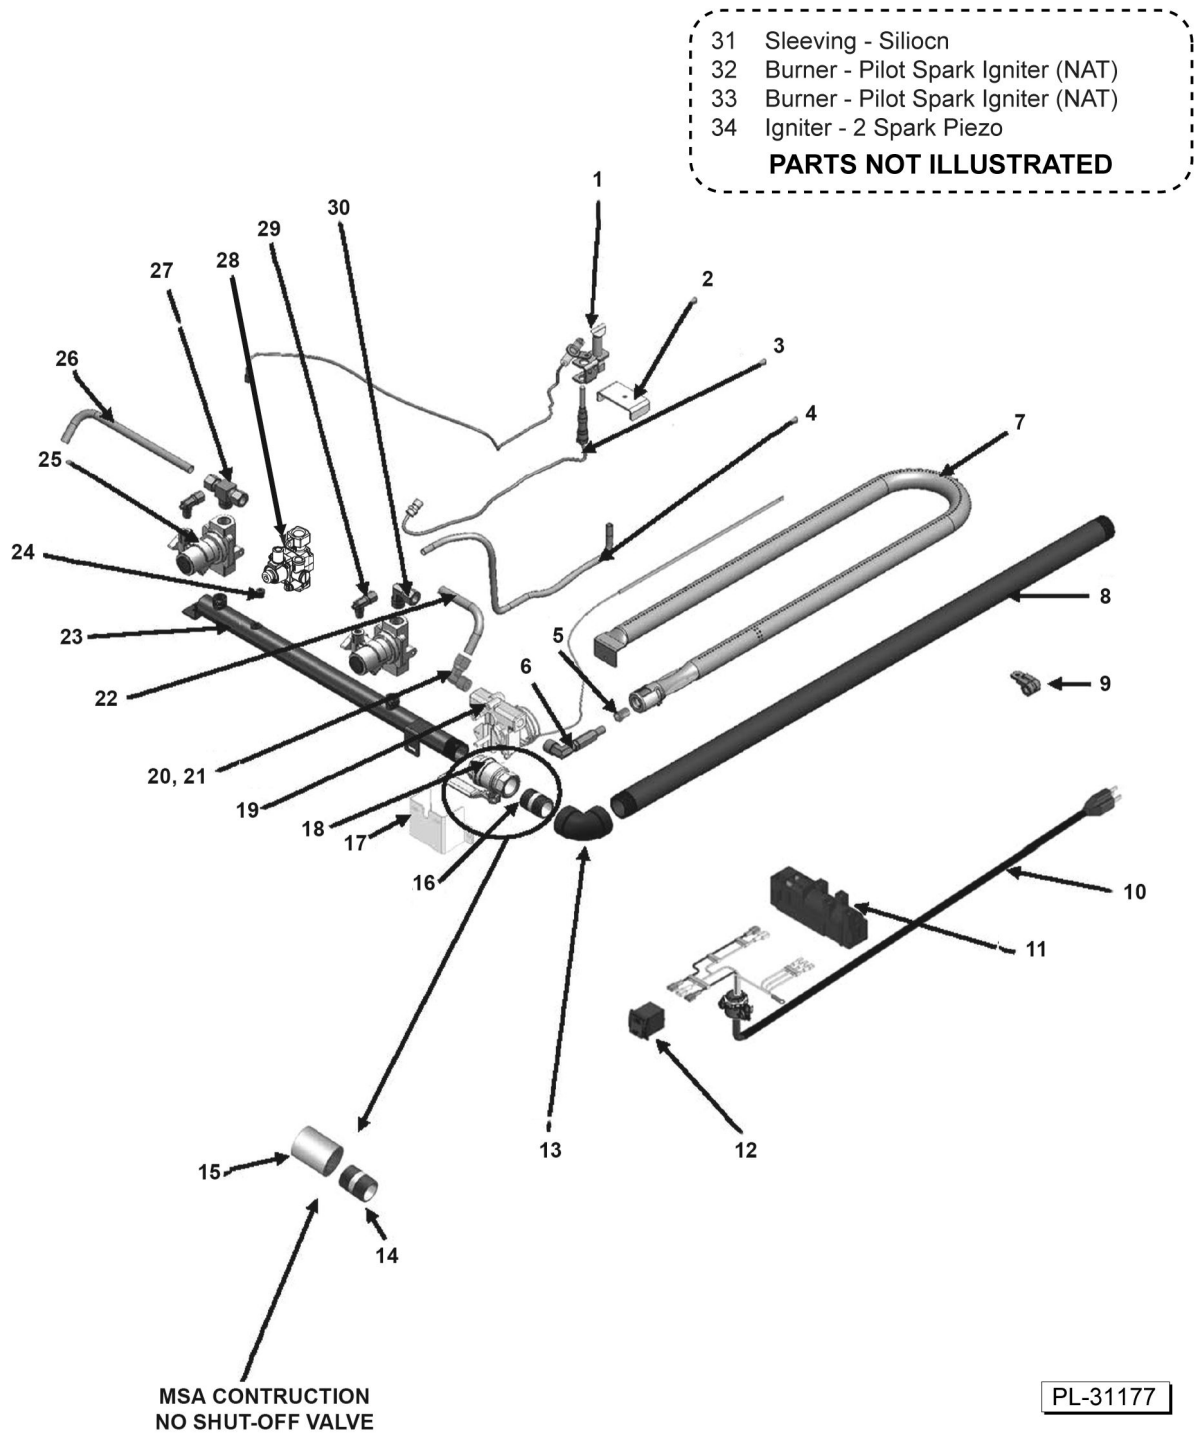

900RX AND MSA MODELS MANUFACTURED MARCH 2010 TO PRESENT INTERIOR COMPONENTS

900RX AND MSA MODELS MANUFACTURED MARCH 2010 TO PRESENT INTERIOR COMPONENTS

ILLUS. PL-31177	PART NO.	NAME OF PART	AMT.
1	00-976687-0N36A	Pilot (NAT) (900RX) (36 In. Wire Lead).....	AR
	00-976687-0N48A	Pilot (NAT) (900RX) (48 In. Wire Lead).....	AR
	00-976687-000NA	Pilot (NAT) (MSA).....	AR
	00-976687-0NPZA	Pilot Piezo ignition.....	1
	00-712363	LP Gas Pilot Orifice.....	AR
	00-720041	NAT Gas Pilot Orifice.....	AR
2	00-498682	Griddle Pilot Bracket.....	AR
3	00-714268	Thermocouple T46.....	AR
	00-412788-00020	Thermocouple T46.....	AR
4	00-498887	Tube - Flex (1/4 x 14 In.).....	AR
5	00-719951-00037	Hood - Orifice (Drill 37) (NAT) (0-3999 Ft.).....	AR
	00-719951-00040	Hood - Orifice (Drill 40) (NAT) (4000-7999 Ft.).....	AR
	00-719951-00042	Hood - Orifice (Drill 42) (NAT) (8000-10999 Ft.).....	AR
	00-719951-00052	Hood - Orifice (Drill 52) (LP) (0-3999 Ft.).....	AR
	00-719951-00053	Hood - Orifice (Drill 53) (LP) (4000-7999 Ft.).....	AR
	00-719951-00054	Hood - Orifice (Drill 54) (LP) (8000-10999 Ft.).....	AR
6	00-498892-0000A	Thermostat Orifice Elbow Assembly.....	AR
7	00-498900-0000A	Griddle Burner.....	AR
	00-498900-0030A	Griddle Burner (Deep Plate Units).....	AR
8	00-498199	3/4" NPT X 29" Nipple.....	1
9	00-498883	.38 Cushioned Cord Clamp (900RX).....	1
10	00-498209-0000A	Power Harness Cord (900RX).....	1
11	00-498890	Electric Igniter (900RX).....	1
12	00-498899	Momentary Power Switch (900RX).....	1
13	00-719049	Elbow 3/4 NPT.....	1
14	00-498798	3/4" X 2" NPT Nipple (MSA).....	1
15	00-719004	3/4" NPT Coupling (MSA).....	AR
16	00-719105	NLA - Obsolete--3/4" NPT Close Nipple (900RX).....	1
17	00-498407	Bracket - Thermostat.....	AR
18	00-498799	3/4" NPT Straight Valve (900RX).....	1
19	00-913102-00444	Valve (550F) T-Stat Combo (Incls. 00-719566 Sleeving).....	AR
	00-719566	Sleeving - Silicon.....	AR
20	00-498096-00450	Valve (450F) T-Stat Combo (Must Be Used with Composite Plate).....	AR
21	FP-085-68	Fitting- Elbow (7/16 TBG X 3/8 MPT).....	AR
22	00-426508-00005	7/16" X 5" Flex Tube.....	AR
23	00-498052-0024A	24" Griddle Manifold W/A - 24".....	1
	00-498052-0036A	36" Griddle Manifold W/A - 36".....	1
	00-498052-0048A	48" Griddle Manifold W/A - 48".....	1
	00-498052-0060A	60" Griddle Manifold W/A - 60".....	1
	00-498052-0072A	72" Griddle Manifold W/A - 72".....	1
24	00-719363	Plug 1/8 NPT Countersink.....	AR
25	00-498025	Valve - BASO Confirm Type on Unit - This Has a 1 In. Plastic Red Push Button.....	AR
26	00-426508-00010	Tube - Flex 7/16" O.D. 10" Lg.....	AR
27	00-498715	3/8" MPT X 7/16" CC TEE.....	AR
28	00-944649	Valve - RobertShaw Confirm Type on Unit - This Has a 1/2 In. Steel Red Push Button	AR
29	00-404193-00001	Valve - Pilot.....	AR
30	FP-085-68	Fitting- Elbow (7/16 TBG X 3/8 MPT).....	AR
31	00-719566	1/4" Fiberglass Sleeving (for TSTAT Wire).....	AR
32	00-976687-0N36A	Pilot Burner - Pilot Spark Igniter (NAT).....	AR
33	00-976687-0N48A	Pilot Burner - Pilot Spark Igniter (NAT).....	AR
34	00-921189	Igniter - 2 Spark Piezo Used With 00-976687-0NPZA Pilot Assembly for Piezo Ignition Not Shown.....	AR
35	00-944255	Igniter (Rotary) (3-Pole) Used With 00-976687-0NPZA Pilot Assembly for Piezo Ignition Not Shown.....	1
36	00-944254	Knob Used With 00-944255 Rotary Igniter and 00-976687-0NPZA Pilot Assembly for Piezo Ignition Not Shown.....	1
37	00-810069	Dial (Used with Thermostat) 450F Thermostat Dial.....	AR