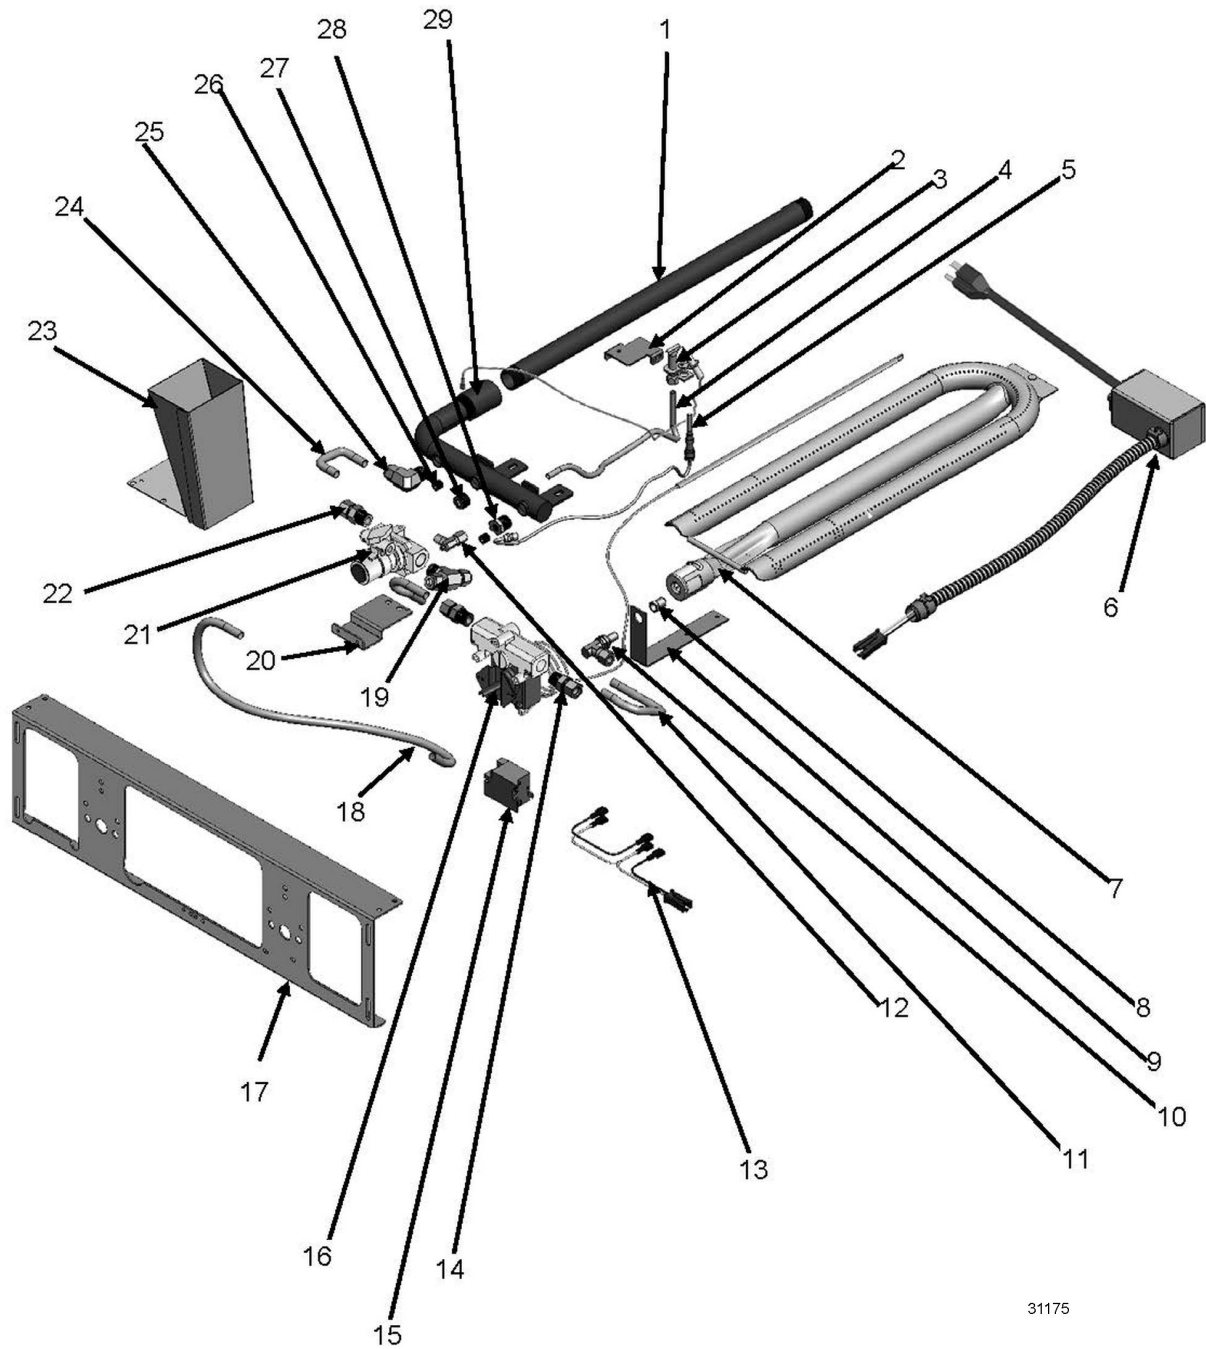

Table of Contents

5	900RX AND MSA MODELS MANUFACTURED PRIOR TO MARCH 2010 INTERIOR COMPONENTS
9	900RX AND MSA MODELS MANUFACTURED PRIOR TO MARCH 2010 EXTERIOR COMPONENTS
11	900RX AND MSA MODELS MANUFACTURED MARCH 2010 TO PRESENT INTERIOR COMPONENTS
13	900RX AND MSA MODELS MANUFACTURED MARCH 2010 TO PRESENT EXTERIOR COMPONENTS

900RX AND MSA MODELS MANUFACTURED PRIOR TO MARCH 2010 INTERIOR COMPONENTS