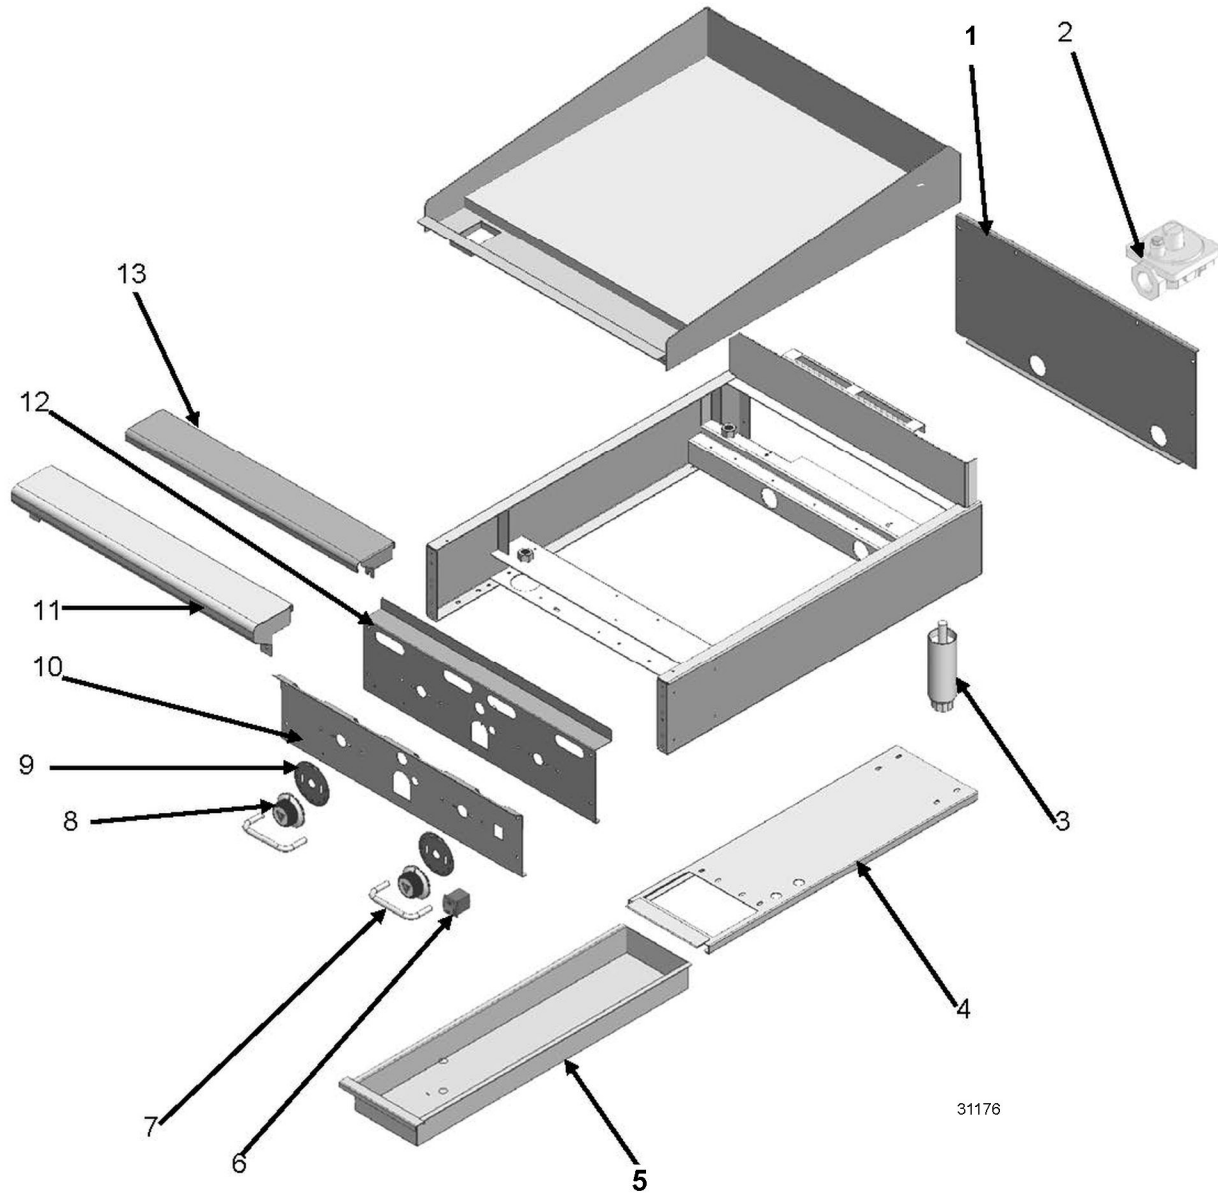

900RX AND MSA MODELS MANUFACTURED PRIOR TO MARCH 2010 EXTERIOR COMPONENTS