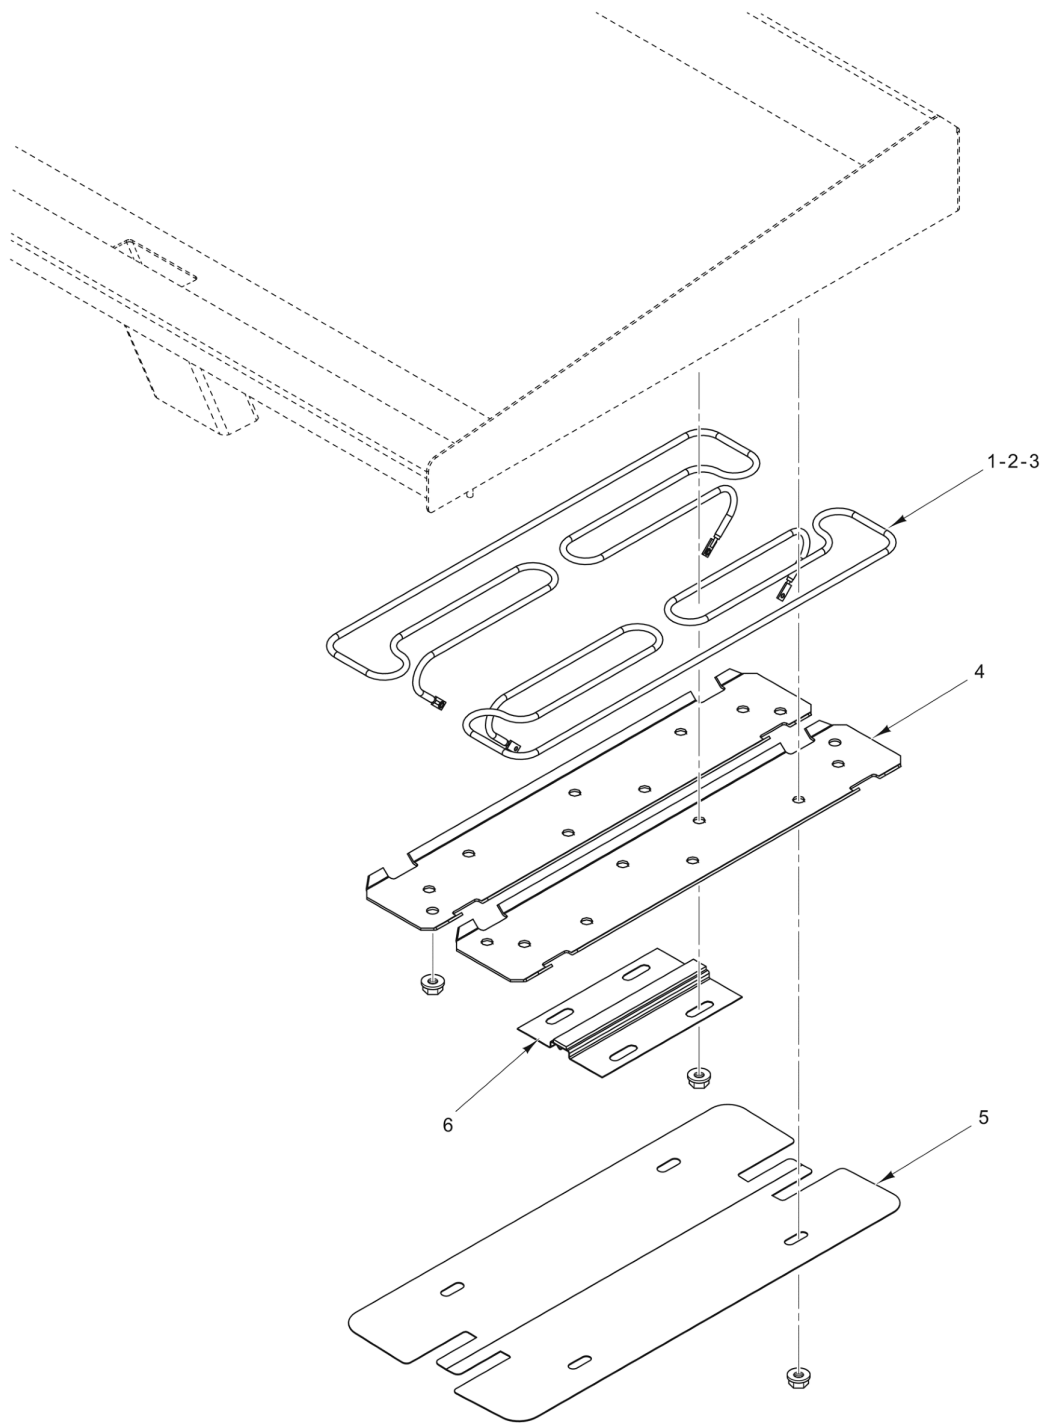

CONTROLS AND PANELS

ILLUS.	PART NO.	NAME OF PART	AMT.
PL-60089			
1	00-944203-00024	Panel - Back (24 In.).....	1
2	00-944203-00036	Panel - Back (36 In.).....	1
3	00-944203-00048	Panel - Back (48 In.).....	1
4	00-944203-00060	Panel - Back (60 In.).....	1
5	00-944203-00072	Panel - Back (72 In.).....	1
6	00-944210	Cover - Junction Box.....	AR
7	00-498569-00001	Lug - Grounding.....	AR
8	00-944211	Box - Junction.....	AR
9	00-944209-000SM	Grommet.....	AR
10	00-944412	Leg.....	4
11	00-723532	Leg - Adjustable (6 In. Lg.).....	4
12	00-944205-00024	Panel - Bottom (24 In.) (24 Series Only).....	1
13	00-944205-00036	Panel - Bottom (36 In.) (36 & 60 Series Only).....	1
14	00-944205-00048	Panel - Bottom (48 In.) (48 & 72 Series Only).....	1
15	00-944205-06072	Panel - Bottom (60 & 72 Series Only).....	1
16	00-944215	Heat Shield - Thermostat.....	AR
17	00-498082-0000A	Trough - Grease.....	AR
18	00-944204-00024	Panel - Front (24 In.).....	1
19	00-944204-00036	Panel - Front (36 In.).....	1
20	00-944204-00048	Panel - Front (48 In.).....	1
21	00-944204-00060	Panel - Front (60 In.).....	1
22	00-944204-00072	Panel - Front (72 In.).....	1
23	00-342575-00001	Indicating Light (208/240 V.).....	AR
24	00-498631-00001	Indicating Light (480 V.).....	AR
25	00-498041-00012	Knob (Starting S/N 650201010).....	AR
*	00-976870-12250	Knob Red/Chrome	1
26	00-498697	Knob - Control (Before S/N 650201010).....	AR
27	00-498690	Guard - Knob.....	AR
28	00-957916-00003	Nameplate - Small (Vulcan).....	1
29	00-723204	Nameplate - Small (Wolf) Nameplate (Wolf).....	1
30	00-944209-000SM	Grommet.....	AR
31	00-944209-000LG	Grommet.....	AR
32	SD-036-80	Self-Tapping Screw 8-32 x 3/8 Hex Washer Hd., Type TT.....	AR
33	00-498407	Bracket - Thermostat.....	1
34	00-944298	Thermostat (450 Deg.) (Before S/N 650201010).....	AR
35	00-976855-00450	Thermostat (Starting S/N 650201010).....	AR
36	00-498398	Grease Can Guide Bracket (Before March 2010).....	AR
37	00-498758	Guide - Bracket (Starting March 2010).....	AR
38		Griddle Plate Assy. (24 In.).....	1
39		Griddle Plate Assy. (36 In.).....	1
40		Griddle Plate Assy. (48 In.).....	1
41		Griddle Plate Assy. (60 In.).....	1
42		Griddle Plate Assy. (70 In.).....	1
43	00-498945-0000A	Dial - 450 degree-for use with composite griddle plates. (Starting S/N 650201010)	1
44	00-944400-00024	Kit - Wiring (All Voltages) (24 Series).....	1
45	00-944400-00036	Kit - Wiring (All Voltages) (36 Series).....	1
46	00-944400-00048	Kit - Wiring (All Voltages) (48 Series).....	1
47	00-944400-00060	Kit - Wiring (All Voltages) (60 Series).....	1
48	00-944400-00072	Kit - Wiring (All Voltages) (72 Series).....	1
49	00-719566	Sleeving - Silicon.....	AR
50	00-345463-00002	Kit - Wire Nut (10 AWG).....	AR

* Use 00-976876-00450 Dial plate

PL-60088

ELEMENTS