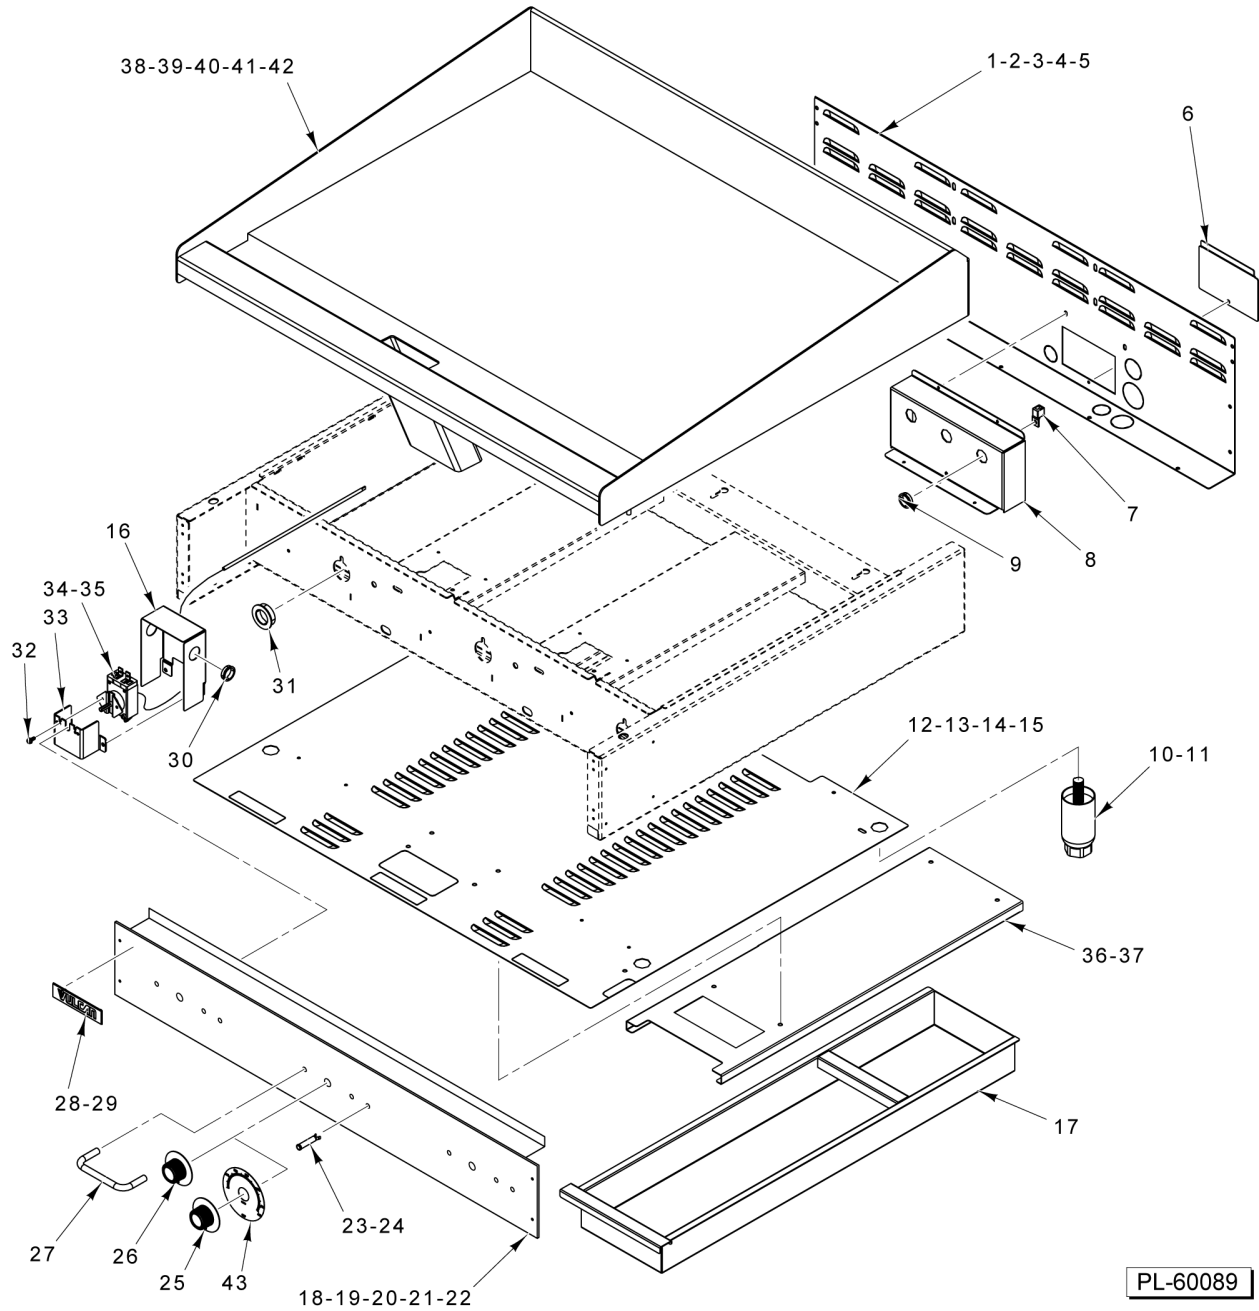

44	00-944400-00024	Kit - Wiring	48	00-944400-00072	Kit - Wiring
45	00-944400-00036	Kit - Wiring	49	00-719566	Sleeving - Silicon
46	00-944400-00048	Kit - Wiring	50	00-345463-00002	Kit - Wire Nut
47	00-944400-00060	Kit - Wiring			

PARTS NOT ILLUSTRATED

PL-60089

CONTROLS AND PANELS