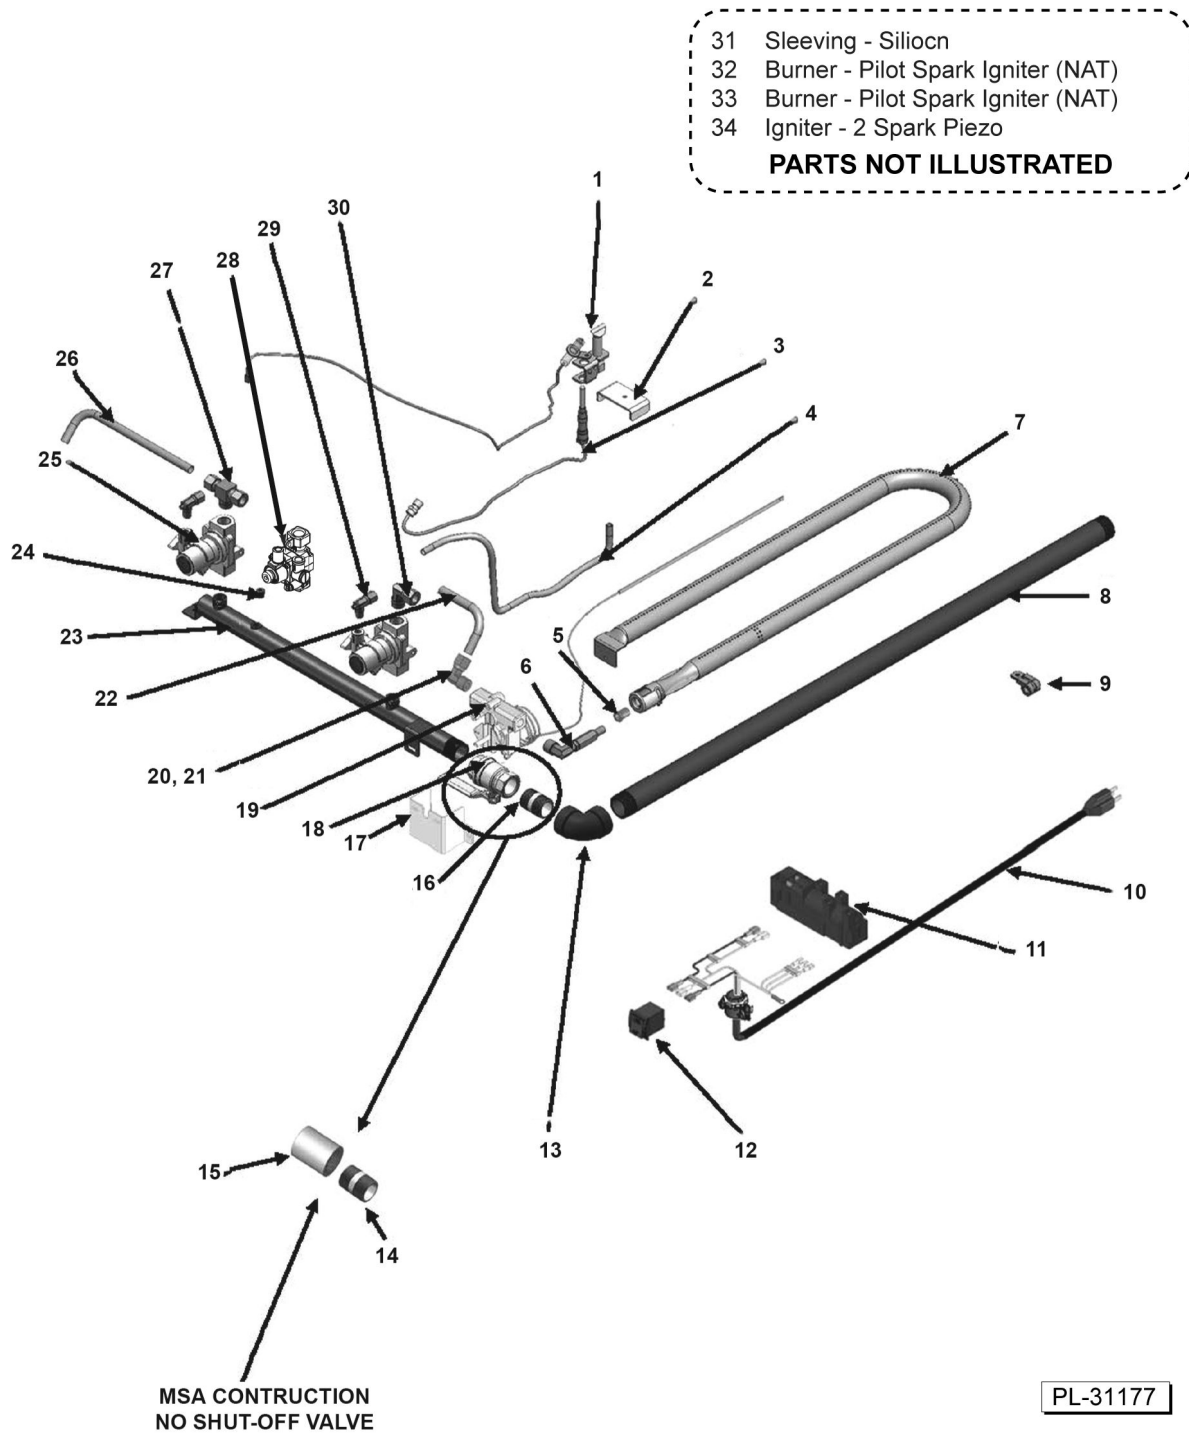

900RX AND MSA MODELS MANUFACTURED MARCH 2010 TO PRESENT INTERIOR COMPONENTS

900RX AND MSA MODELS MANUFACTURED MARCH 2010 TO PRESENT INTERIOR COMPONENTS

ILLUS. PL-31177	PART NO.	NAME OF PART	AMT.
1	00-976687-0N36A	Pilot (NAT) (900RX) (36 In. Wire Lead).....	AR
	00-976687-0N48A	Pilot (NAT) (900RX) (48 In. Wire Lead).....	AR
	00-976687-000NA	Pilot (NAT) (MSA).....	AR
	00-976687-0NPZA	Pilot Piezo ignition.....	1
	00-712363	LP Gas Pilot Orifice.....	AR
	00-720041	NAT Gas Pilot Orifice.....	AR
2	00-498682	Griddle Pilot Bracket.....	AR
3	00-714268	Thermocouple T46.....	AR
	00-412788-00020	Thermocouple T46.....	AR
4	00-498887	Tube - Flex (1/4 x 14 In.).....	AR
5	00-719951-00037	Hood - Orifice (Drill 37) (NAT) (0-3999 Ft.).....	AR
	00-719951-00040	Hood - Orifice (Drill 40) (NAT) (4000-7999 Ft.).....	AR
	00-719951-00042	Hood - Orifice (Drill 42) (NAT) (8000-10999 Ft.).....	AR
	00-719951-00052	Hood - Orifice (Drill 52) (LP) (0-3999 Ft.).....	AR
	00-719951-00053	Hood - Orifice (Drill 53) (LP) (4000-7999 Ft.).....	AR
	00-719951-00054	Hood - Orifice (Drill 54) (LP) (8000-10999 Ft.).....	AR
6	00-498892-0000A	Thermostat Orifice Elbow Assembly.....	AR
7	00-498900-0000A	Griddle Burner.....	AR
	00-498900-0030A	Griddle Burner (Deep Plate Units).....	AR
8	00-498199	3/4" NPT X 29" Nipple.....	1
9	00-498883	.38 Cushioned Cord Clamp (900RX).....	1
10	00-498209-0000A	Power Harness Cord (900RX).....	1
11	00-498890	Electric Igniter (900RX).....	1
12	00-498899	Momentary Power Switch (900RX).....	1
13	00-719049	Elbow 3/4 NPT.....	1
14	00-498798	3/4" X 2" NPT Nipple (MSA).....	1
15	00-719004	3/4" NPT Coupling (MSA).....	AR
16	00-719105	NLA - Obsolete--3/4" NPT Close Nipple (900RX).....	1
17	00-498407	Bracket - Thermostat.....	AR
18	00-498799	3/4" NPT Straight Valve (900RX).....	1
19	00-913102-00444	Valve (550F) T-Stat Combo (Incls. 00-719566 Sleeving).....	AR
	00-719566	Sleeving - Silicon.....	AR
20	00-498096-00450	Valve (450F) T-Stat Combo (Must Be Used with Composite Plate).....	AR
21	FP-085-68	Fitting- Elbow (7/16 TBG X 3/8 MPT).....	AR
22	00-426508-00005	7/16" X 5" Flex Tube.....	AR
23	00-498052-0024A	24" Griddle Manifold W/A - 24".....	1
	00-498052-0036A	36" Griddle Manifold W/A - 36".....	1
	00-498052-0048A	48" Griddle Manifold W/A - 48".....	1
	00-498052-0060A	60" Griddle Manifold W/A - 60".....	1
	00-498052-0072A	72" Griddle Manifold W/A - 72".....	1
24	00-719363	Plug 1/8 NPT Countersink.....	AR
25	00-498025	Valve - BASO Confirm Type on Unit - This Has a 1 In. Plastic Red Push Button.....	AR
26	00-426508-00010	Tube - Flex 7/16" O.D. 10" Lg.....	AR
27	00-498715	3/8" MPT X 7/16" CC TEE.....	AR
28	00-944649	Valve - RobertShaw Confirm Type on Unit - This Has a 1/2 In. Steel Red Push Button	AR
29	00-404193-00001	Valve - Pilot.....	AR
30	FP-085-68	Fitting- Elbow (7/16 TBG X 3/8 MPT).....	AR
31	00-719566	1/4" Fiberglass Sleeving (for TSTAT Wire).....	AR
32	00-976687-0N36A	Pilot Burner - Pilot Spark Igniter (NAT).....	AR
33	00-976687-0N48A	Pilot Burner - Pilot Spark Igniter (NAT).....	AR
34	00-921189	Igniter - 2 Spark Piezo Used With 00-976687-0NPZA Pilot Assembly for Piezo Ignition Not Shown.....	AR
35	00-944255	Igniter (Rotary) (3-Pole) Used With 00-976687-0NPZA Pilot Assembly for Piezo Ignition Not Shown.....	1
36	00-944254	Knob Used With 00-944255 Rotary Igniter and 00-976687-0NPZA Pilot Assembly for Piezo Ignition Not Shown.....	1
37	00-810069	Dial (Used with Thermostat) 450F Thermostat Dial.....	AR