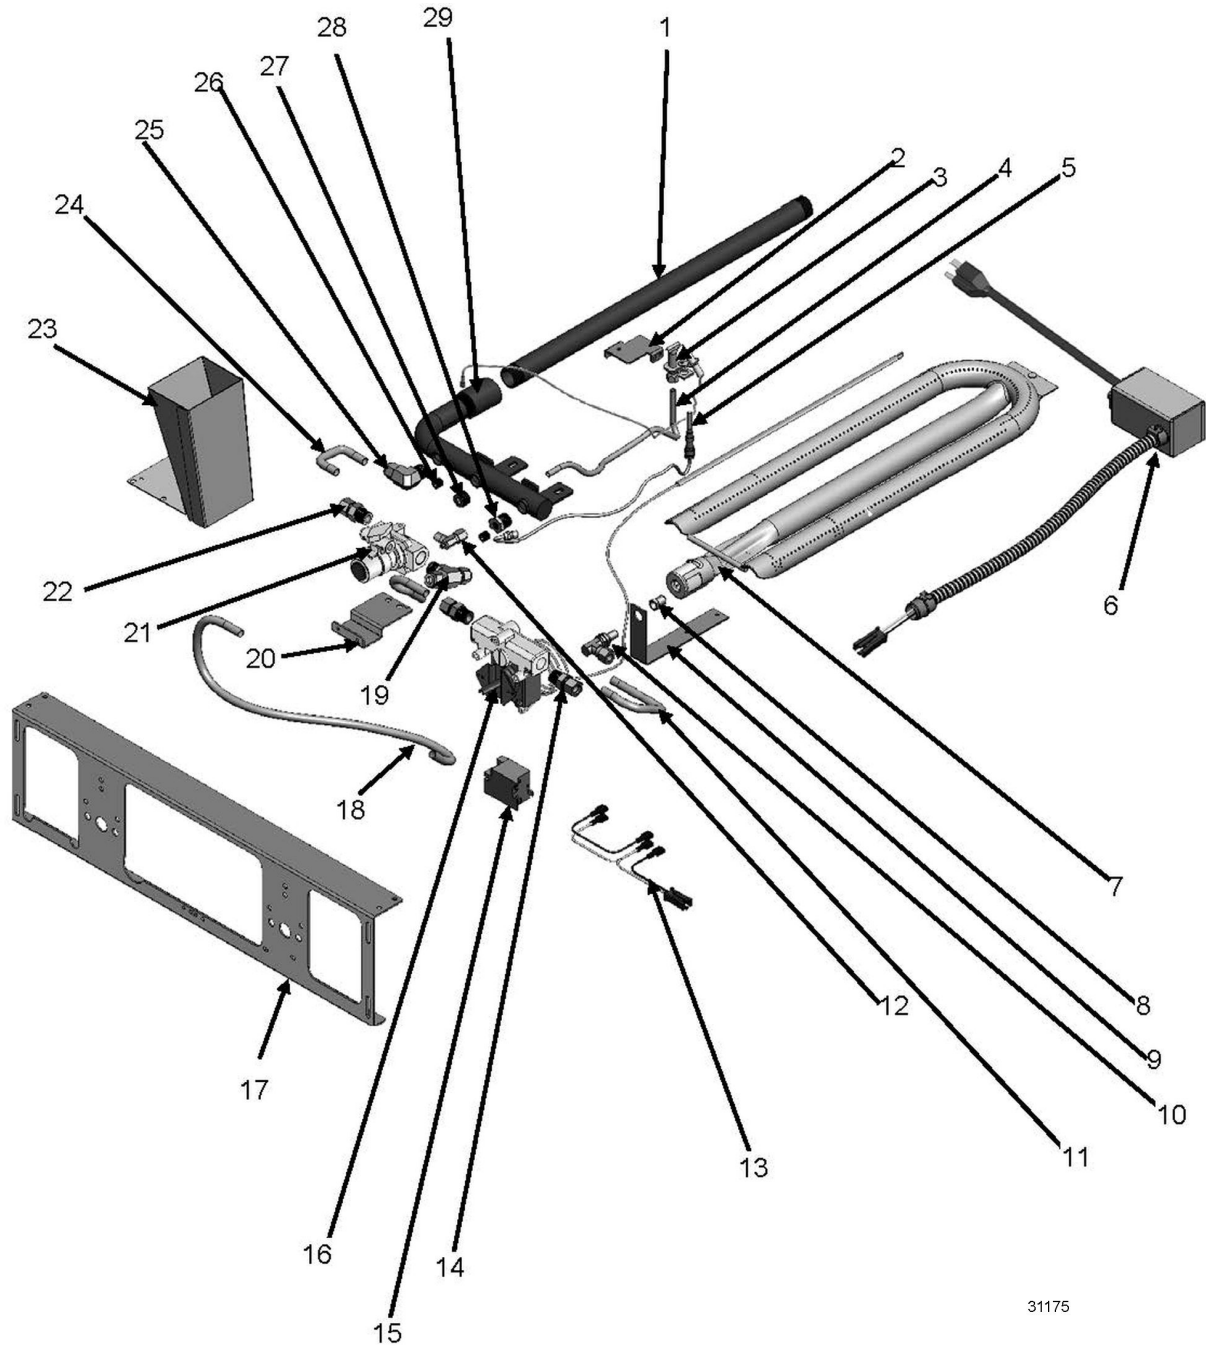

Table of Contents

5	900RX AND MSA MODELS MANUFACTURED PRIOR TO MARCH 2010 INTERIOR COMPONENTS
9	900RX AND MSA MODELS MANUFACTURED PRIOR TO MARCH 2010 EXTERIOR COMPONENTS
11	900RX AND MSA MODELS MANUFACTURED MARCH 2010 TO PRESENT INTERIOR COMPONENTS
13	900RX AND MSA MODELS MANUFACTURED MARCH 2010 TO PRESENT EXTERIOR COMPONENTS

900RX AND MSA MODELS MANUFACTURED PRIOR TO MARCH 2010 INTERIOR COMPONENTS