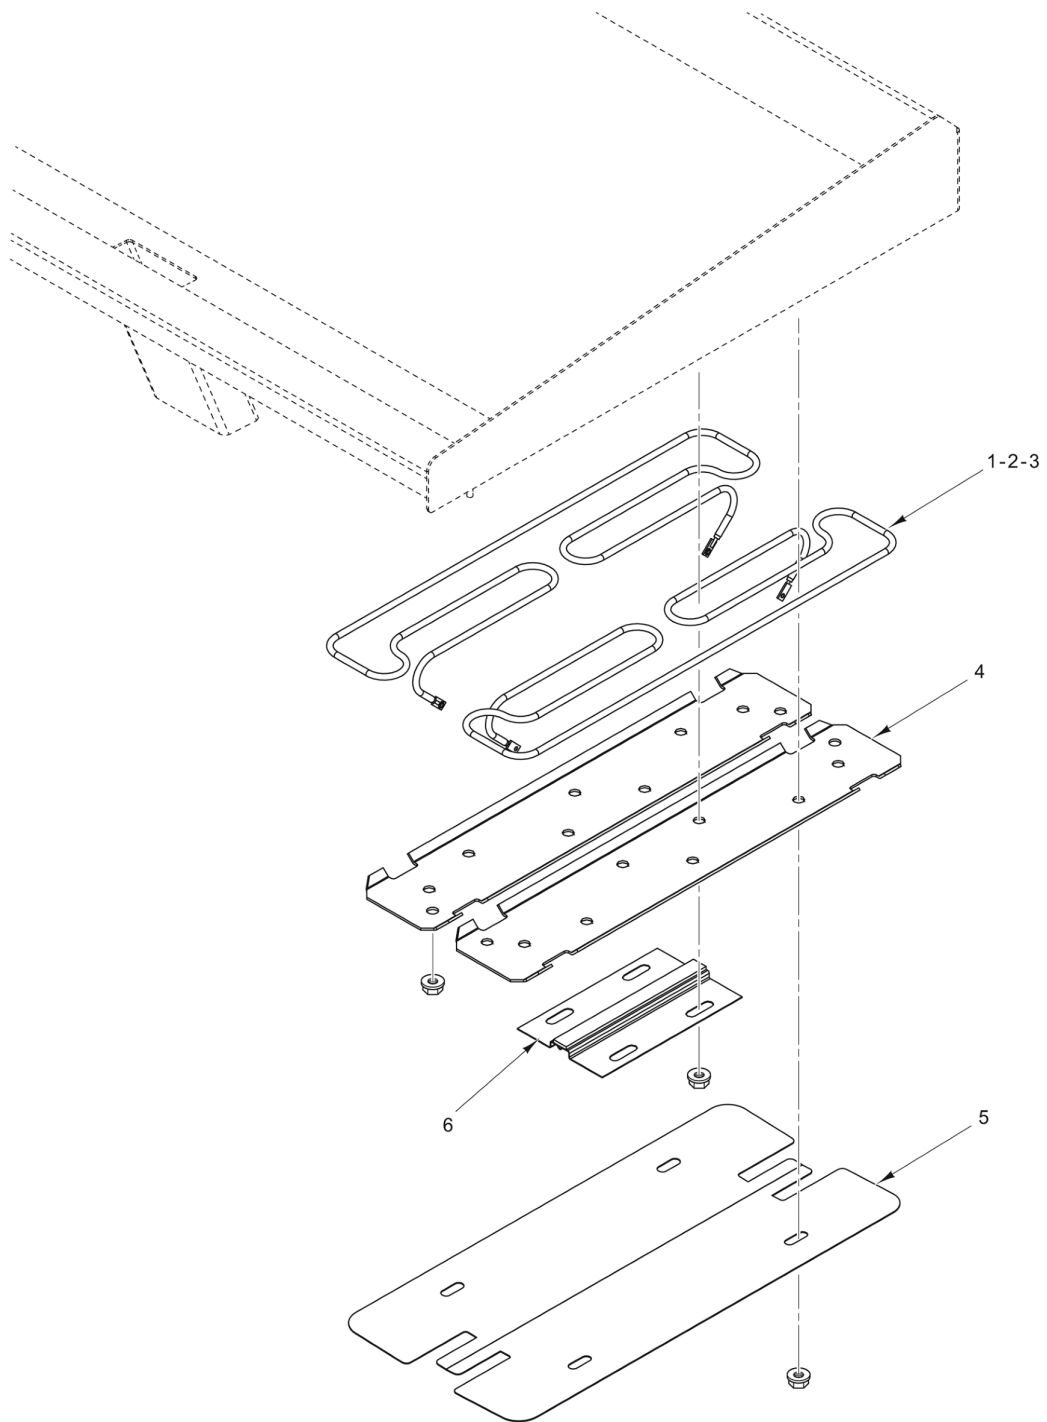

CONTROLS AND PANELS

ILLUS.	PART NO.	NAME OF PART	AMT.
PL-60089			
1	00-944203-00024	Panel - Back (24 In.).....	1
2	00-944203-00036	Panel - Back (36 In.).....	1
3	00-944203-00048	Panel - Back (48 In.).....	1
4	00-944203-00060	Panel - Back (60 In.).....	1
5	00-944203-00072	Panel - Back (72 In.).....	1
6	00-944210	Cover - Junction Box.....	AR
7	00-498569-00001	Lug - Grounding.....	AR
8	00-944211	Box - Junction.....	AR
9	00-944209-000SM	Grommet.....	AR
10	00-944412	Leg.....	4
11	00-723532	Leg - Adjustable (6 In. Lg.).....	4
12	00-944205-00024	Panel - Bottom (24 In.) (24 Series Only).....	1
13	00-944205-00036	Panel - Bottom (36 In.) (36 & 60 Series Only).....	1
14	00-944205-00048	Panel - Bottom (48 In.) (48 & 72 Series Only).....	1
15	00-944205-06072	Panel - Bottom (60 & 72 Series Only).....	1
16	00-944215	Heat Shield - Thermostat.....	AR
17	00-498082-0000A	Trough - Grease.....	AR
18	00-944204-00024	Panel - Front (24 In.).....	1
19	00-944204-00036	Panel - Front (36 In.).....	1
20	00-944204-00048	Panel - Front (48 In.).....	1
21	00-944204-00060	Panel - Front (60 In.).....	1
22	00-944204-00072	Panel - Front (72 In.).....	1
23	00-342575-00001	Indicating Light (208/240 V.).....	AR
24	00-498631-00001	Indicating Light (480 V.).....	AR
25	00-498041-00012	Knob (Starting S/N 650201010).....	AR
*	00-976870-12250	Knob Red/Chrome	1
26	00-498697	Knob - Control (Before S/N 650201010).....	AR
27	00-498690	Guard - Knob.....	AR
28	00-957916-00003	Nameplate - Small (Vulcan).....	1
29	00-723204	Nameplate - Small (Wolf) Nameplate (Wolf).....	1
30	00-944209-000SM	Grommet.....	AR
31	00-944209-000LG	Grommet.....	AR
32	SD-036-80	Self-Tapping Screw 8-32 x 3/8 Hex Washer Hd., Type TT.....	AR
33	00-498407	Bracket - Thermostat.....	1
34	00-944298	Thermostat (450 Deg.) (Before S/N 650201010).....	AR
35	00-976855-00450	Thermostat (Starting S/N 650201010).....	AR
36	00-498398	Grease Can Guide Bracket (Before March 2010).....	AR
37	00-498758	Guide - Bracket (Starting March 2010).....	AR
38		Griddle Plate Assy. (24 In.).....	1
39		Griddle Plate Assy. (36 In.).....	1
40		Griddle Plate Assy. (48 In.).....	1
41		Griddle Plate Assy. (60 In.).....	1
42		Griddle Plate Assy. (70 In.).....	1
43	00-498945-0000A	Dial - 450 degree-for use with composite griddle plates. (Starting S/N 650201010)	1
44	00-944400-00024	Kit - Wiring (All Voltages) (24 Series).....	1
45	00-944400-00036	Kit - Wiring (All Voltages) (36 Series).....	1
46	00-944400-00048	Kit - Wiring (All Voltages) (48 Series).....	1
47	00-944400-00060	Kit - Wiring (All Voltages) (60 Series).....	1
48	00-944400-00072	Kit - Wiring (All Voltages) (72 Series).....	1
49	00-719566	Sleeving - Silicon.....	AR
50	00-345463-00002	Kit - Wire Nut (10 AWG).....	AR

* Use 00-976876-00450 Dial plate

PL-60088

ELEMENTS