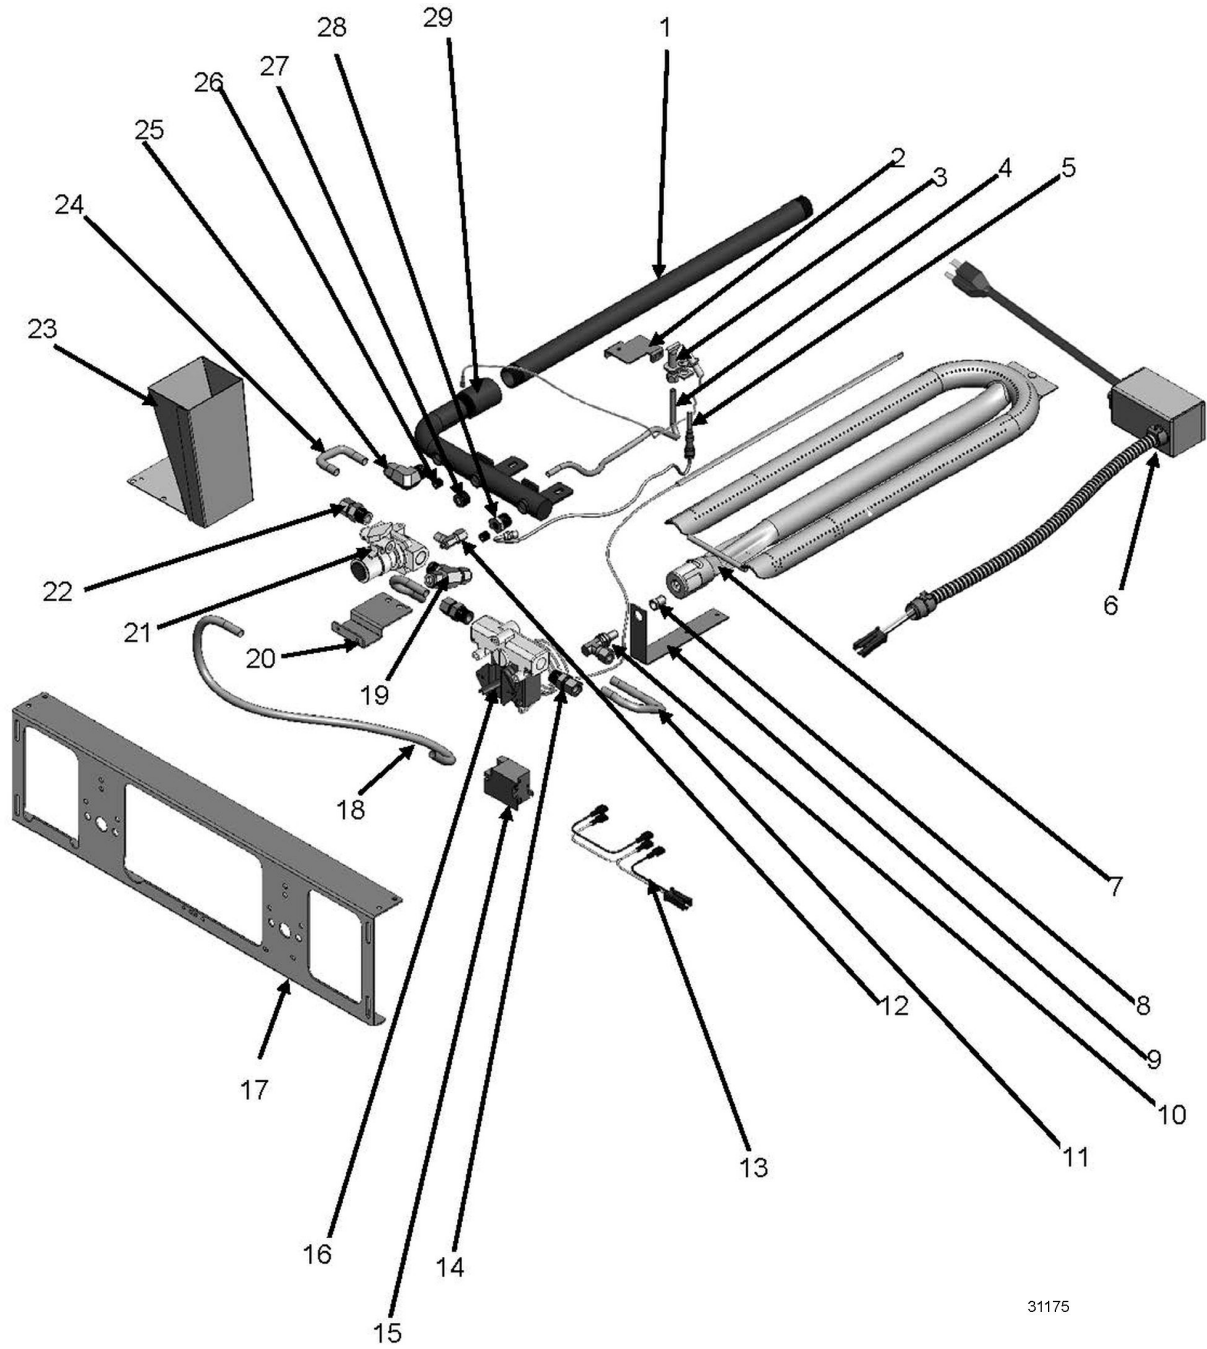

Table of Contents

5	900RX AND MSA MODELS MANUFACTURED PRIOR TO MARCH 2010 INTERIOR COMPONENTS
9	900RX AND MSA MODELS MANUFACTURED PRIOR TO MARCH 2010 EXTERIOR COMPONENTS
11	900RX AND MSA MODELS MANUFACTURED MARCH 2010 TO PRESENT INTERIOR COMPONENTS
13	900RX AND MSA MODELS MANUFACTURED MARCH 2010 TO PRESENT EXTERIOR COMPONENTS

900RX AND MSA MODELS MANUFACTURED PRIOR TO MARCH 2010 INTERIOR COMPONENTS