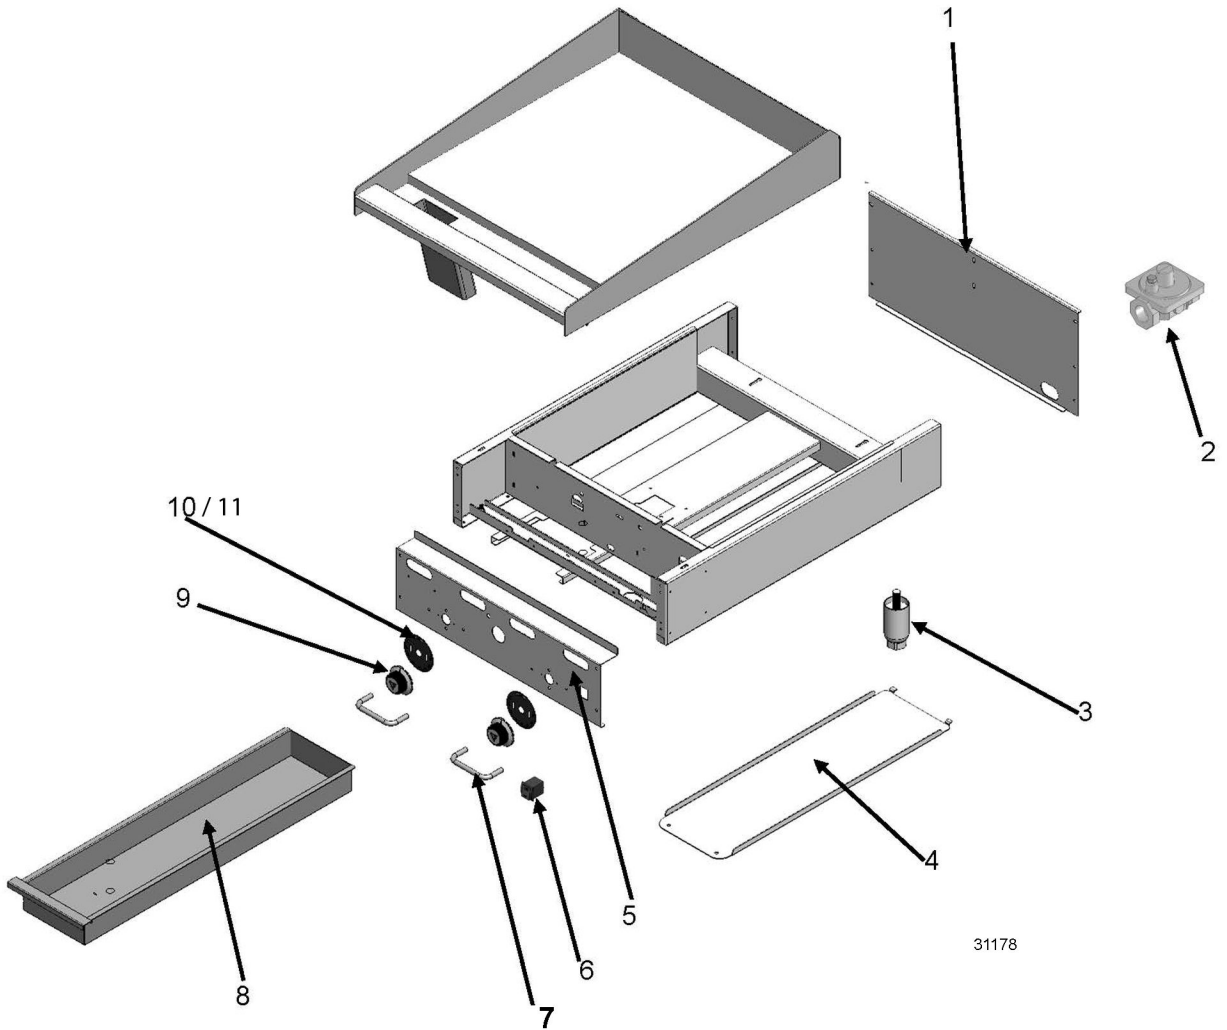

900RX AND MSA MODELS MANUFACTURED MARCH 2010 TO PRESENT INTERIOR COMPONENTS

ILLUS. PL-31177	PART NO.	NAME OF PART	AMT.
1	00-976687-0N36A	Pilot (NAT) (900RX) (36 In. Wire Lead).....	AR
	00-976687-0N48A	Pilot (NAT) (900RX) (48 In. Wire Lead).....	AR
	00-976687-000NA	Pilot (NAT) (MSA).....	AR
	00-976687-0NPZA	Pilot Piezo ignition.....	1
	00-712363	LP Gas Pilot Orifice.....	AR
	00-720041	NAT Gas Pilot Orifice.....	AR
2	00-498682	Griddle Pilot Bracket.....	AR
3	00-714268	Thermocouple T46.....	AR
	00-412788-00020	Thermocouple T46.....	AR
4	00-498887	Tube - Flex (1/4 x 14 In.).....	AR
5	00-719951-00037	Hood - Orifice (Drill 37) (NAT) (0-3999 Ft.).....	AR
	00-719951-00040	Hood - Orifice (Drill 40) (NAT) (4000-7999 Ft.).....	AR
	00-719951-00042	Hood - Orifice (Drill 42) (NAT) (8000-10999 Ft.).....	AR
	00-719951-00052	Hood - Orifice (Drill 52) (LP) (0-3999 Ft.).....	AR
	00-719951-00053	Hood - Orifice (Drill 53) (LP) (4000-7999 Ft.).....	AR
	00-719951-00054	Hood - Orifice (Drill 54) (LP) (8000-10999 Ft.).....	AR
6	00-498892-0000A	Thermostat Orifice Elbow Assembly.....	AR
7	00-498900-0000A	Griddle Burner.....	AR
	00-498900-0030A	Griddle Burner (Deep Plate Units).....	AR
8	00-498199	3/4" NPT X 29" Nipple.....	1
9	00-498883	.38 Cushioned Cord Clamp (900RX).....	1
10	00-498209-0000A	Power Harness Cord (900RX).....	1
11	00-498890	Electric Igniter (900RX).....	1
12	00-498899	Momentary Power Switch (900RX).....	1
13	00-719049	Elbow 3/4 NPT.....	1
14	00-498798	3/4" X 2" NPT Nipple (MSA).....	1
15	00-719004	3/4" NPT Coupling (MSA).....	AR
16	00-719105	NLA - Obsolete--3/4" NPT Close Nipple (900RX).....	1
17	00-498407	Bracket - Thermostat.....	AR
18	00-498799	3/4" NPT Straight Valve (900RX).....	1
19	00-913102-00444	Valve (550F) T-Stat Combo (Incls. 00-719566 Sleeving).....	AR
	00-719566	Sleeving - Silicon.....	AR
20	00-498096-00450	Valve (450F) T-Stat Combo (Must Be Used with Composite Plate).....	AR
21	FP-085-68	Fitting- Elbow (7/16 TBG X 3/8 MPT).....	AR
22	00-426508-00005	7/16" X 5" Flex Tube.....	AR
23	00-498052-0024A	24" Griddle Manifold W/A - 24".....	1
	00-498052-0036A	36" Griddle Manifold W/A - 36".....	1
	00-498052-0048A	48" Griddle Manifold W/A - 48".....	1
	00-498052-0060A	60" Griddle Manifold W/A - 60".....	1
	00-498052-0072A	72" Griddle Manifold W/A - 72".....	1
24	00-719363	Plug 1/8 NPT Countersink.....	AR
25	00-498025	Valve - BASO Confirm Type on Unit - This Has a 1 In. Plastic Red Push Button.....	AR
26	00-426508-00010	Tube - Flex 7/16" O.D. 10" Lg.....	AR
27	00-498715	3/8" MPT X 7/16" CC TEE.....	AR
28	00-944649	Valve - RobertShaw Confirm Type on Unit - This Has a 1/2 In. Steel Red Push Button	AR
29	00-404193-00001	Valve - Pilot.....	AR
30	FP-085-68	Fitting- Elbow (7/16 TBG X 3/8 MPT).....	AR
31	00-719566	1/4" Fiberglass Sleeving (for TSTAT Wire).....	AR
32	00-976687-0N36A	Pilot Burner - Pilot Spark Igniter (NAT).....	AR
33	00-976687-0N48A	Pilot Burner - Pilot Spark Igniter (NAT).....	AR
34	00-921189	Igniter - 2 Spark Piezo Used With 00-976687-0NPZA Pilot Assembly for Piezo Ignition Not Shown.....	AR
35	00-944255	Igniter (Rotary) (3-Pole) Used With 00-976687-0NPZA Pilot Assembly for Piezo Ignition Not Shown.....	1
36	00-944254	Knob Used With 00-944255 Rotary Igniter and 00-976687-0NPZA Pilot Assembly for Piezo Ignition Not Shown.....	1
37	00-810069	Dial (Used with Thermostat) 450F Thermostat Dial.....	AR

900RX AND MSA MODELS MANUFACTURED MARCH 2010 TO PRESENT EXTERIOR COMPONENTS