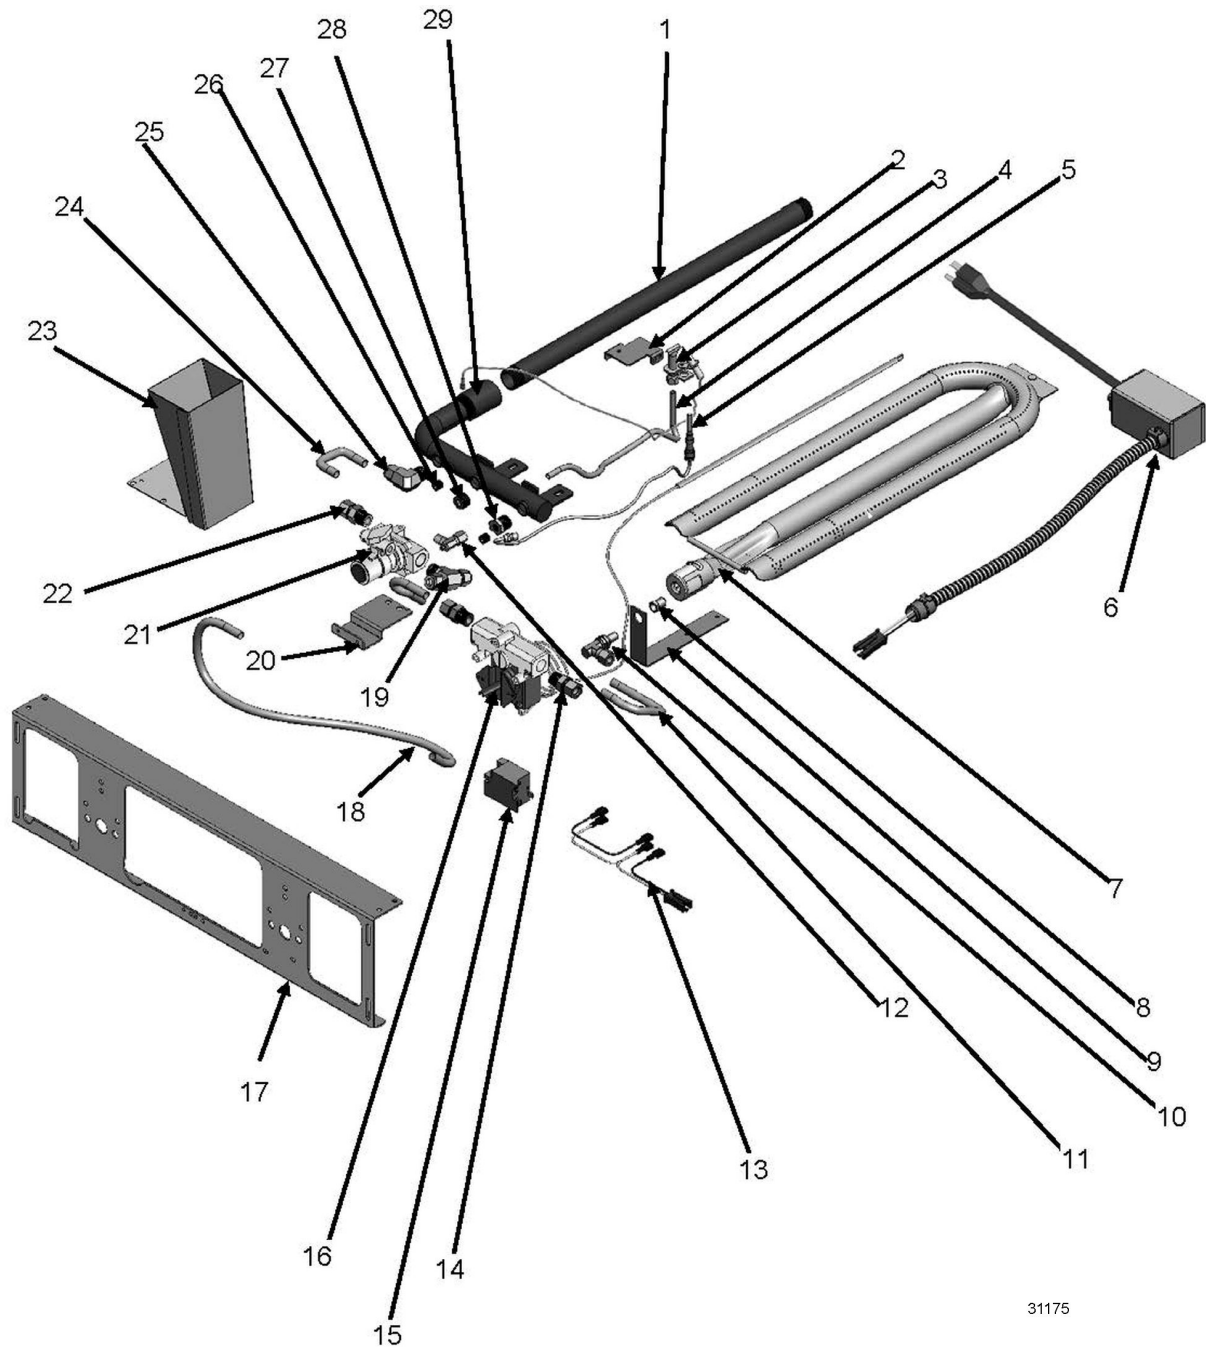

Table of Contents

5	900RX AND MSA MODELS MANUFACTURED PRIOR TO MARCH 2010 INTERIOR COMPONENTS
9	900RX AND MSA MODELS MANUFACTURED PRIOR TO MARCH 2010 EXTERIOR COMPONENTS
11	900RX AND MSA MODELS MANUFACTURED MARCH 2010 TO PRESENT INTERIOR COMPONENTS
13	900RX AND MSA MODELS MANUFACTURED MARCH 2010 TO PRESENT EXTERIOR COMPONENTS

900RX AND MSA MODELS MANUFACTURED PRIOR TO MARCH 2010 INTERIOR COMPONENTS