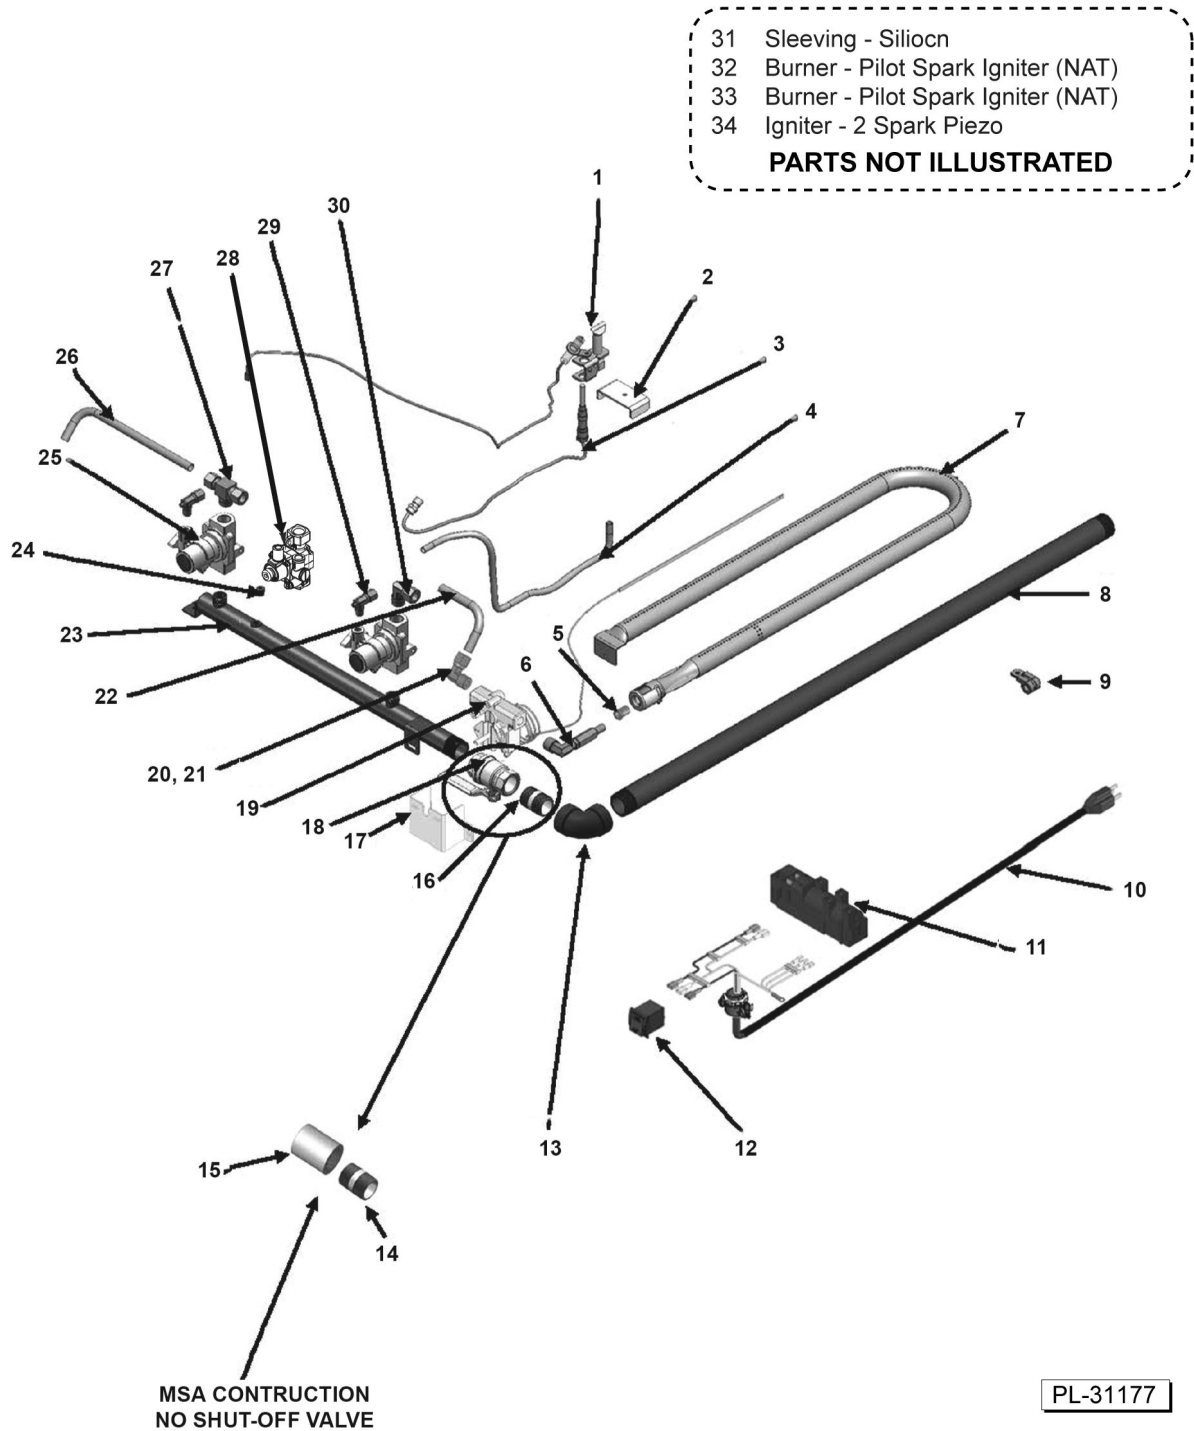

900RX AND MSA MODELS MANUFACTURED MARCH 2010 TO PRESENT INTERIOR COMPONENTS

900RX AND MSA MODELS MANUFACTURED MARCH 2010 TO PRESENT INTERIOR COMPONENTS

ILLUS. PL-31177	PART NO.	NAME OF PART	AMT.
1	00-976687-0N36A	Pilot (NAT) (900RX) (36 In. Wire Lead).....	AR
	00-976687-0N48A	Pilot (NAT) (900RX) (48 In. Wire Lead).....	AR
	00-976687-000NA	Pilot (NAT) (MSA).....	AR
	00-976687-0NPZA	Pilot Piezo ignition.....	1
	00-712363	LP Gas Pilot Orifice.....	AR
	00-720041	NAT Gas Pilot Orifice.....	AR
2	00-498682	Griddle Pilot Bracket.....	AR
3	00-714268	Thermocouple T46.....	AR
	00-412788-00020	Thermocouple T46.....	AR
4	00-498887	Tube - Flex (1/4 x 14 In.).....	AR
5	00-719951-00037	Hood - Orifice (Drill 37) (NAT) (0-3999 Ft.).....	AR
	00-719951-00040	Hood - Orifice (Drill 40) (NAT) (4000-7999 Ft.).....	AR
	00-719951-00042	Hood - Orifice (Drill 42) (NAT) (8000-10999 Ft.).....	AR
	00-719951-00052	Hood - Orifice (Drill 52) (LP) (0-3999 Ft.).....	AR
	00-719951-00053	Hood - Orifice (Drill 53) (LP) (4000-7999 Ft.).....	AR
	00-719951-00054	Hood - Orifice (Drill 54) (LP) (8000-10999 Ft.).....	AR
6	00-498892-0000A	Thermostat Orifice Elbow Assembly.....	AR
7	00-498900-0000A	Griddle Burner.....	AR
	00-498900-0030A	Griddle Burner (Deep Plate Units).....	AR
8	00-498199	3/4" NPT X 29" Nipple.....	1
9	00-498883	.38 Cushioned Cord Clamp (900RX).....	1
10	00-498209-0000A	Power Harness Cord (900RX).....	1
11	00-498890	Electric Igniter (900RX).....	1
12	00-498899	Momentary Power Switch (900RX).....	1
13	00-719049	Elbow 3/4 NPT.....	1
14	00-498798	3/4" X 2" NPT Nipple (MSA).....	1
15	00-719004	3/4" NPT Coupling (MSA).....	AR
16	00-719105	NLA - Obsolete--3/4" NPT Close Nipple (900RX).....	1
17	00-498407	Bracket - Thermostat.....	AR
18	00-498799	3/4" NPT Straight Valve (900RX).....	1
19	00-913102-00444	Valve (550F) T-Stat Combo (Incls. 00-719566 Sleeving).....	AR
	00-719566	Sleeving - Silicon.....	AR
20	00-498096-00450	Valve (450F) T-Stat Combo (Must Be Used with Composite Plate).....	AR
21	FP-085-68	Fitting- Elbow (7/16 TBG X 3/8 MPT).....	AR
22	00-426508-00005	7/16" X 5" Flex Tube.....	AR
23	00-498052-0024A	24" Griddle Manifold W/A - 24".....	1
	00-498052-0036A	36" Griddle Manifold W/A - 36".....	1
	00-498052-0048A	48" Griddle Manifold W/A - 48".....	1
	00-498052-0060A	60" Griddle Manifold W/A - 60".....	1
	00-498052-0072A	72" Griddle Manifold W/A - 72".....	1
24	00-719363	Plug 1/8 NPT Countersink.....	AR
25	00-498025	Valve - BASO Confirm Type on Unit - This Has a 1 In. Plastic Red Push Button.....	AR
26	00-426508-00010	Tube - Flex 7/16" O.D. 10" Lg.....	AR
27	00-498715	3/8" MPT X 7/16" CC TEE.....	AR
28	00-944649	Valve - RobertShaw Confirm Type on Unit - This Has a 1/2 In. Steel Red Push Button	AR
29	00-404193-00001	Valve - Pilot.....	AR
30	FP-085-68	Fitting- Elbow (7/16 TBG X 3/8 MPT).....	AR
31	00-719566	1/4" Fiberglass Sleeving (for TSTAT Wire).....	AR
32	00-976687-0N36A	Pilot Burner - Pilot Spark Igniter (NAT).....	AR
33	00-976687-0N48A	Pilot Burner - Pilot Spark Igniter (NAT).....	AR
34	00-921189	Igniter - 2 Spark Piezo Used With 00-976687-0NPZA Pilot Assembly for Piezo Ignition Not Shown.....	AR
35	00-944255	Igniter (Rotary) (3-Pole) Used With 00-976687-0NPZA Pilot Assembly for Piezo Ignition Not Shown.....	1
36	00-944254	Knob Used With 00-944255 Rotary Igniter and 00-976687-0NPZA Pilot Assembly for Piezo Ignition Not Shown.....	1
37	00-810069	Dial (Used with Thermostat) 450F Thermostat Dial.....	AR