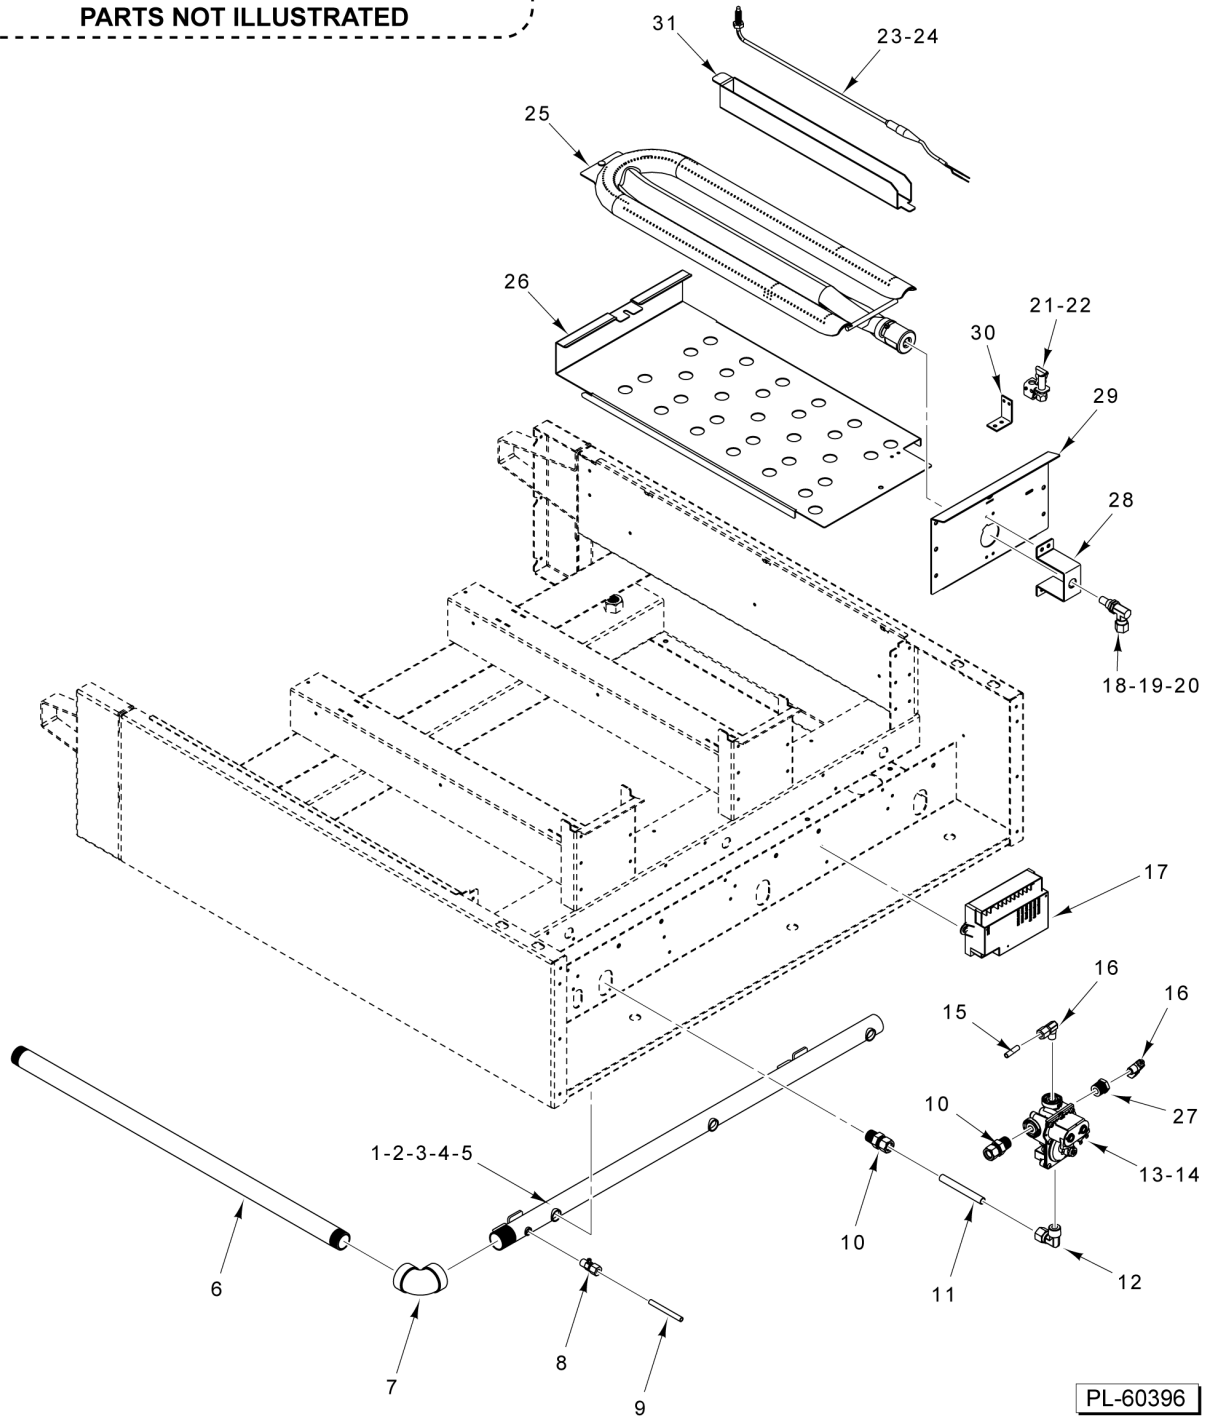

- 32 00-976534-00024 Harness - Wiring (VCCG24)
- 33 00-976534-00036 Harness - Wiring (VCCG36)
- 34 00-976534-00048 Harness - Wiring (VCCG48)
- 35 00-976534-00060 Harness - Wiring (VCCG60)
- 36 00-976534-00072 Harness - Wiring (VCCG72)

PARTS NOT ILLUSTRATED

PL-60396

GAS COMPONENTS (RADIANT)

GAS COMPONENTS (RADIANT)

ILLUS.	PART NO.	NAME OF PART	AMT.
PL-60396			
1	00-944519-0024A	Manifold (24 In.).....	1
2	00-944519-0036A	Manifold (36 In.).....	1
3	00-944519-0048A	Manifold (48 In.).....	1
4	00-944519-0060A	Manifold (60 In.).....	1
5	00-944519-0072A	Manifold (72 In.).....	1
6	00-944523	Pipe.....	1
7	FP-013-22	Elbow Pipe 3/4 x 90 Deg.....	1
8	00-719179	Valve - Single Pilot.....	1
9	00-944525-00001	Tubing (1/4 In.).....	1
10	00-719377	Connector - Straight 3/8 x 3/8 (Brass).....	AR
11	00-944525-00002	Tubing (3/8 In.).....	AR
12	00-719376	Elbow 3/8 x 3/8.....	AR
13	00-944391	Valve - Gas (Double Regulated) (NAT).....	AR
14	00-819298	Valve - Gas (Double Regulated) (LP).....	AR
15	00-944525-00003	Tubing (1/4 In.).....	AR
16	00-404193-00001	Valve - Pilot.....	AR
17	00-944520	Module - Ignition.....	AR
18	00-719383	Elbow 3/8 Orifice.....	AR
19	00-719951-00038	Hood - Orifice (Drill 38) (NAT).....	AR
20	00-719951-00052	Hood - Orifice (Drill 52) (LP).....	AR
21	00-976687-0N36A	Pilot (NAT).....	AR
22	00-712363	Orifice - Pilot (LP).....	AR
23	00-944541	Thermocouple (K-Type, Long) (Temperature - Used with 550 Deg. Thermostat).....	AR
24	00-498432-0000A	Thermocouple (K-Type, Short) (Temperature - Used with 450 Deg. Thermostat).....	AR
25	00-719737-00005	Burner Assy.....	AR
26	00-944535	Mount - Burner.....	AR
27	00-719066	Bushing - Pipe 3/8 - 1/8.....	AR
28	00-944553	Holder - Orifice.....	AR
29	00-944552	Shield.....	AR
30	00-944543	Bracket - Pilot.....	AR
31	00-944332	Shield - Thermocouple.....	AR
32	00-976534-00024	Harness - Wiring (VCCG24).....	AR
33	00-976534-00036	Harness - Wiring (VCCG36).....	AR
34	00-976534-00048	Harness - Wiring (VCCG48).....	AR
35	00-976534-00060	Harness - Wiring (VCCG60).....	AR
36	00-976534-00072	Harness - Wiring (VCCG72).....	AR