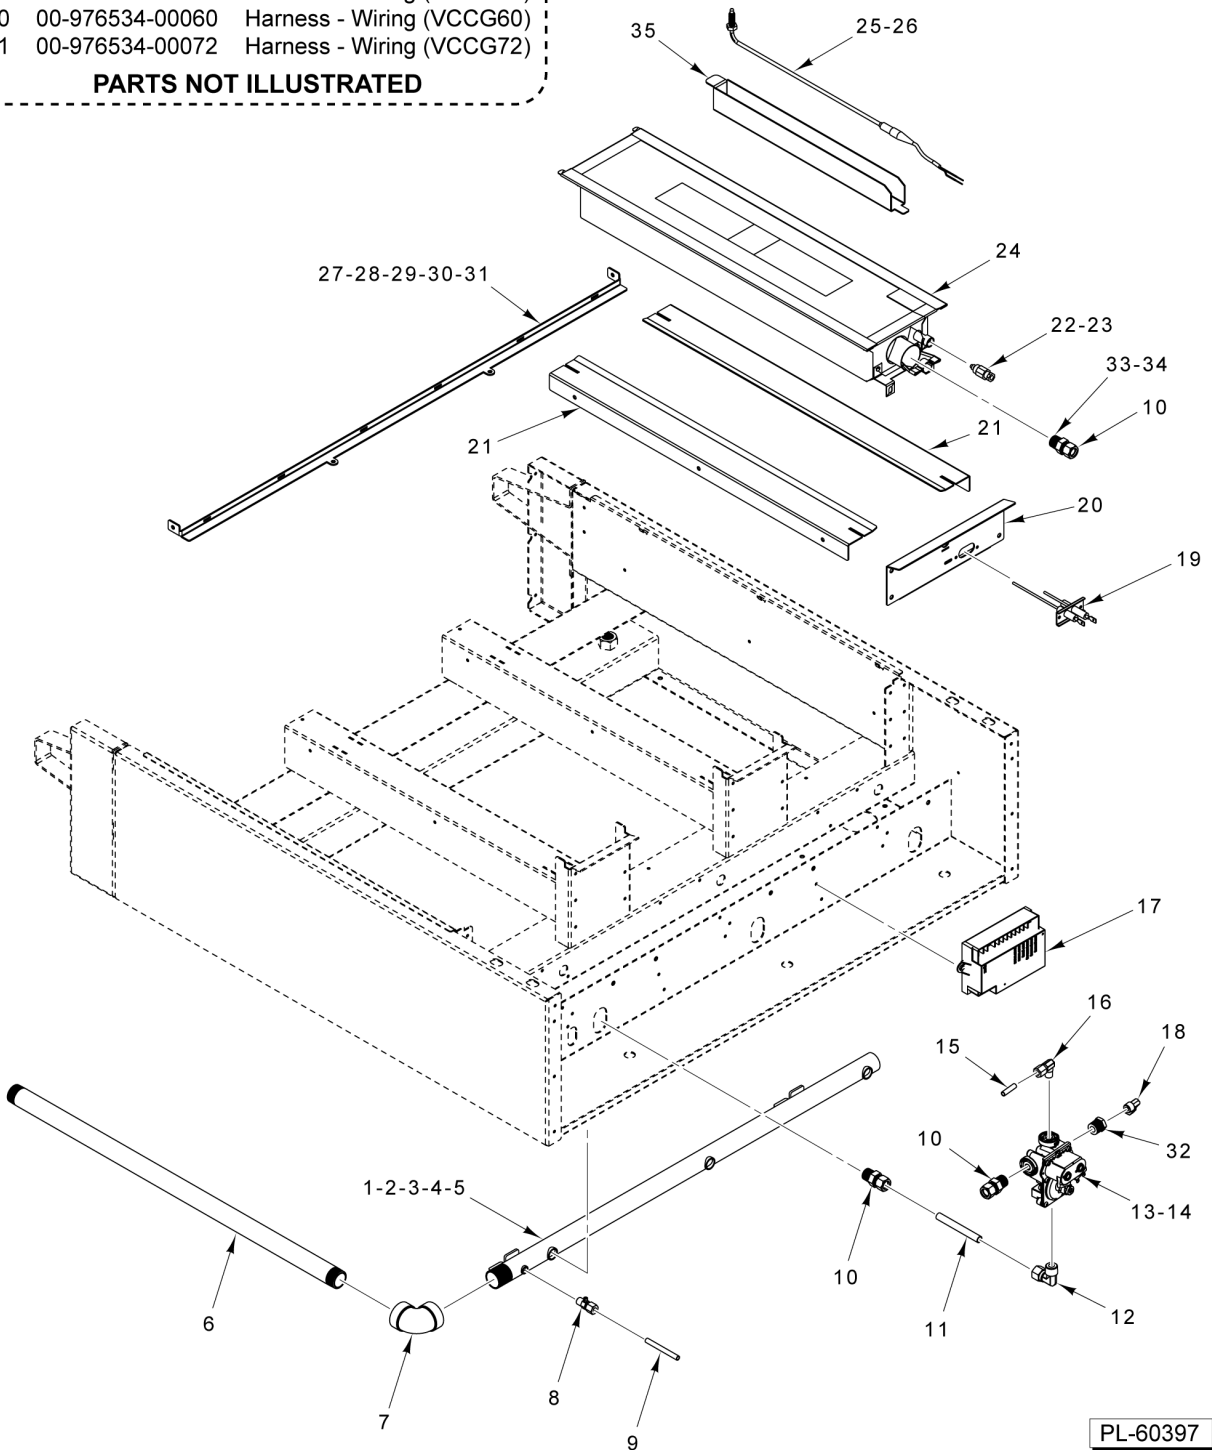

36	00-976537-00001	Cable, Ignition
37	00-976534-00024	Harness - Wiring (VCCG24)
38	00-976534-00036	Harness - Wiring (VCCG36)
39	00-976534-00048	Harness - Wiring (VCCG48)
40	00-976534-00060	Harness - Wiring (VCCG60)
41	00-976534-00072	Harness - Wiring (VCCG72)

PARTS NOT ILLUSTRATED

PL-60397

GAS COMPONENTS (INFRARED)