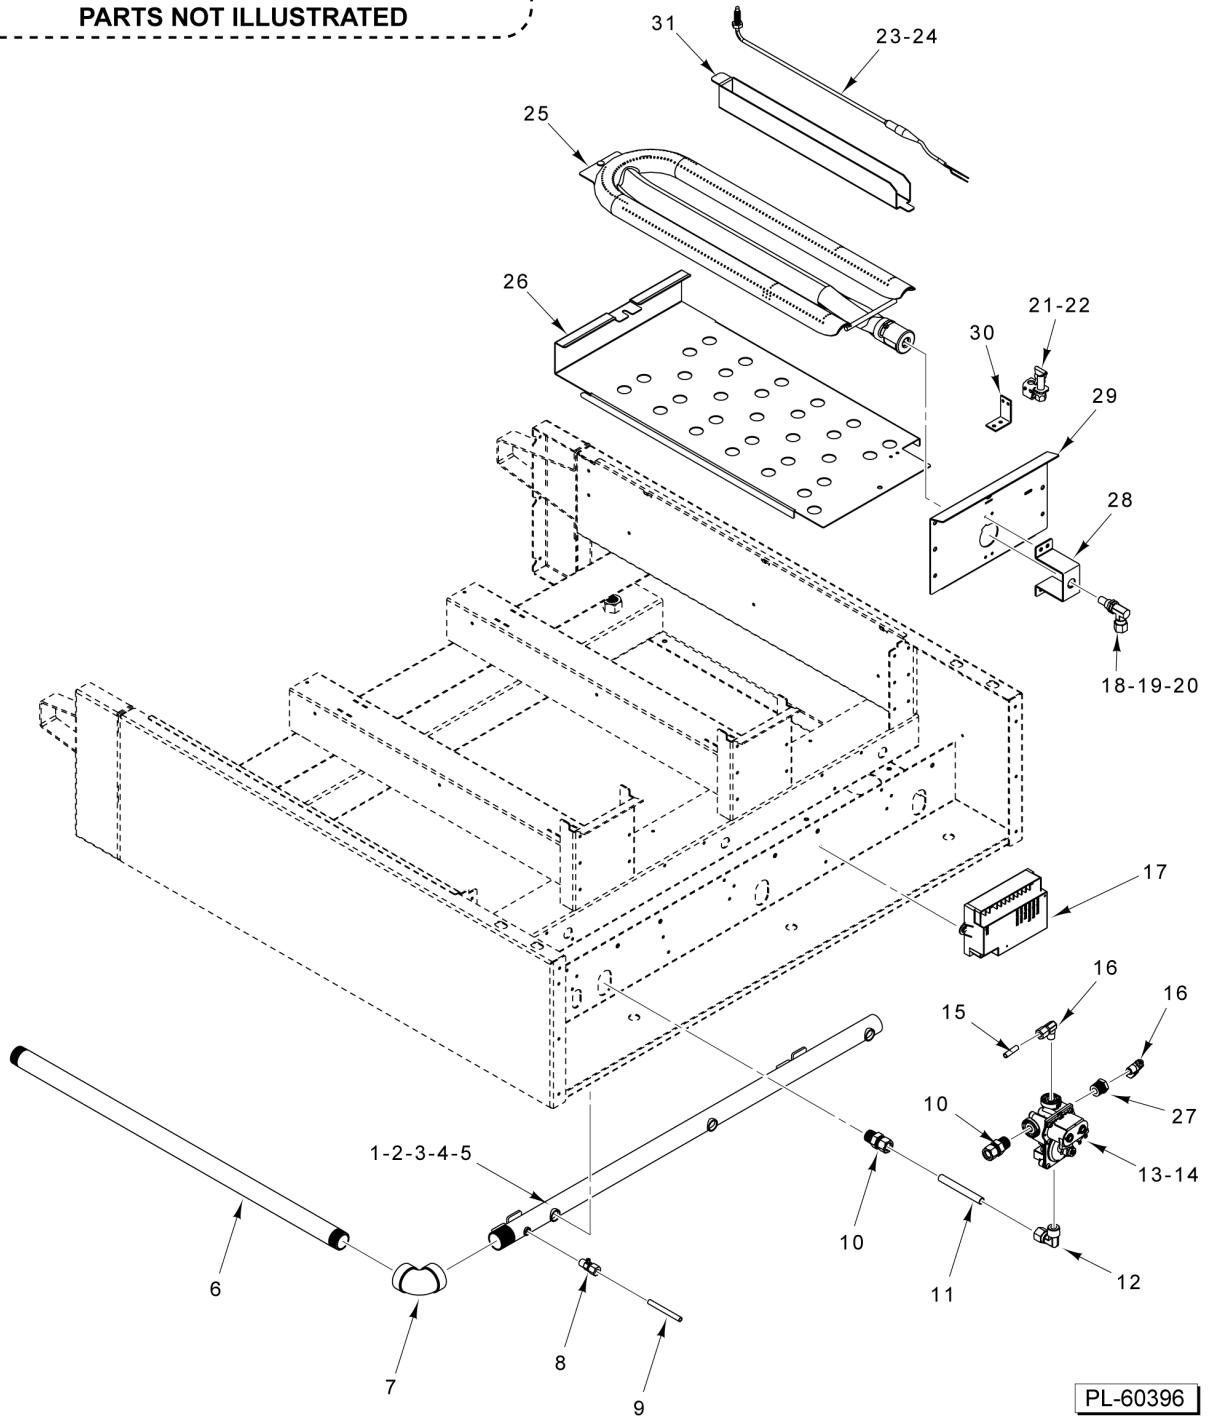

32	00-976534-00024	Harness - Wiring (VCCG24)
33	00-976534-00036	Harness - Wiring (VCCG36)
34	00-976534-00048	Harness - Wiring (VCCG48)
35	00-976534-00060	Harness - Wiring (VCCG60)
36	00-976534-00072	Harness - Wiring (VCCG72)

PARTS NOT ILLUSTRATED

PL-60396

GAS COMPONENTS (RADIANT)

GAS COMPONENTS (RADIANT)

ILLUS.	PART NO.	NAME OF PART	AMT.
PL-60396			
1	00-944519-0024A	Manifold (24 In.).....	1
2	00-944519-0036A	Manifold (36 In.).....	1
3	00-944519-0048A	Manifold (48 In.).....	1
4	00-944519-0060A	Manifold (60 In.).....	1
5	00-944519-0072A	Manifold (72 In.).....	1
6	00-944523	Pipe.....	1
7	FP-013-22	Elbow Pipe 3/4 x 90 Deg.....	1
8	00-719179	Valve - Single Pilot.....	1
9	00-944525-00001	Tubing (1/4 In.).....	1
10	00-719377	Connector - Straight 3/8 x 3/8 (Brass).....	AR
11	00-944525-00002	Tubing (3/8 In.).....	AR
12	00-719376	Elbow 3/8 x 3/8.....	AR
13	00-944391	Valve - Gas (Double Regulated) (NAT).....	AR
14	00-819298	Valve - Gas (Double Regulated) (LP).....	AR
15	00-944525-00003	Tubing (1/4 In.).....	AR
16	00-404193-00001	Valve - Pilot.....	AR
17	00-944520	Module - Ignition.....	AR
18	00-719383	Elbow 3/8 Orifice.....	AR
19	00-719951-00038	Hood - Orifice (Drill 38) (NAT).....	AR
20	00-719951-00052	Hood - Orifice (Drill 52) (LP).....	AR
21	00-976687-0N36A	Pilot (NAT).....	AR
22	00-712363	Orifice - Pilot (LP).....	AR
23	00-944541	Thermocouple (K-Type, Long) (Temperature - Used with 550 Deg. Thermostat).....	AR
24	00-498432-0000A	Thermocouple (K-Type, Short) (Temperature - Used with 450 Deg. Thermostat).....	AR
25	00-719737-00005	Burner Assy.....	AR
26	00-944535	Mount - Burner.....	AR
27	00-719066	Bushing - Pipe 3/8 - 1/8.....	AR
28	00-944553	Holder - Orifice.....	AR
29	00-944552	Shield.....	AR
30	00-944543	Bracket - Pilot.....	AR
31	00-944332	Shield - Thermocouple.....	AR
32	00-976534-00024	Harness - Wiring (VCCG24).....	AR
33	00-976534-00036	Harness - Wiring (VCCG36).....	AR
34	00-976534-00048	Harness - Wiring (VCCG48).....	AR
35	00-976534-00060	Harness - Wiring (VCCG60).....	AR
36	00-976534-00072	Harness - Wiring (VCCG72).....	AR