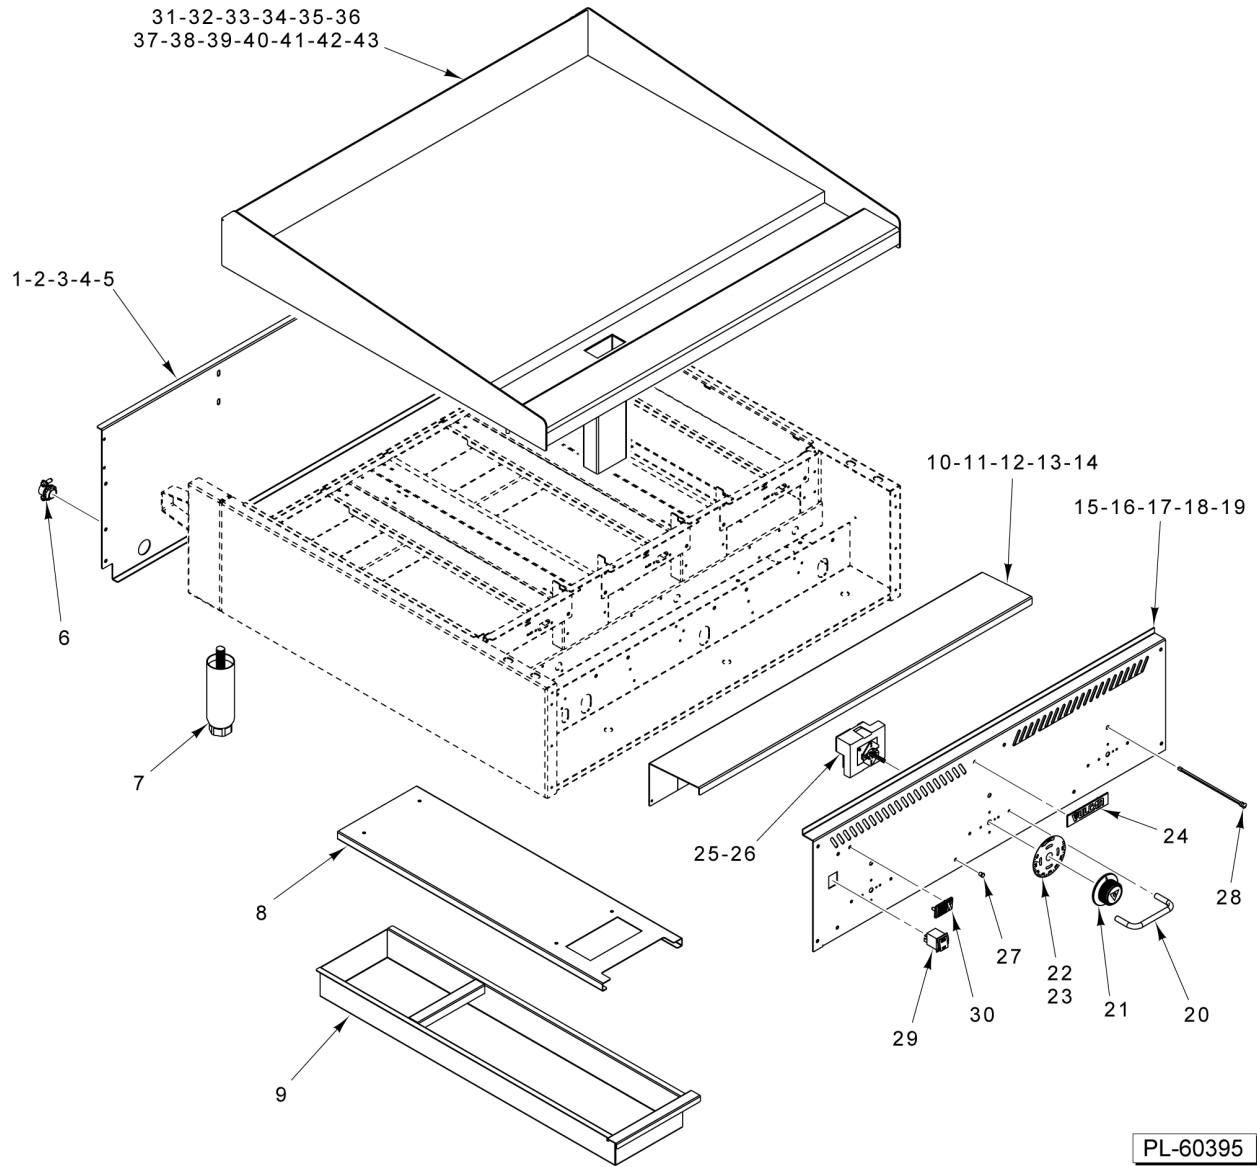

CONTROLS AND GRIDDLE PLATE

CONTROLS AND GRIDDLE PLATE

ILLUS.	PART NO.	NAME OF PART	AMT.
PL-60395			
1	00-944318-00024	Panel - Back (24 In.).....	1
2	00-944318-00036	Panel - Back (36 In.).....	1
3	00-944318-00048	Panel - Back (48 In.).....	1
4	00-944318-00060	Panel - Back (60 In.).....	1
5	00-944318-00072	Panel - Back (72 In.).....	1
6	00-944526	Cord - Power (120 V.).....	1
7	00-723532	Leg - Adjustable (6 In. Lg.).....	4
8	00-944320-10001	Bracket - Can Guide.....	AR
9	00-498082-0000A	Weldment - Grease Can.....	1
10	00-944521-00024	Deflector - Control (24 In.).....	1
11	00-944521-00036	Deflector - Control (36 In.).....	1
12	00-944521-00048	Deflector - Control (48 In.).....	1
13	00-944521-00060	Deflector - Control (60 In.).....	1
14	00-944521-00072	Deflector - Control (72 In.).....	1
15	00-944326-00024	Panel - Front (24 In.).....	1
16	00-944326-00036	Panel - Front (36 In.).....	1
17	00-944326-00048	Panel - Front (48 In.).....	1
18	00-944326-00060	Panel - Front (60 In.).....	1
19	00-944326-00072	Panel - Front (72 In.).....	1
20	00-498690	Guard - Knob.....	AR
21	00-498041-00012	Knob AR.....	AR
22	00-498037-0000A	Dial, 550 Degree (550 Deg.) (Griddle Temperature) (Use With Item 25).....	AR
*23	00-498945-0000A	Dial - 450 degree-for use with composite griddle plates. (450 Deg.) (Use With Item 26).....	AR
24	00-957916-00003	Nameplate - Small (Vulcan).....	1
25	00-944524-00001	Thermostat (550 Deg.) (120 V.).....	AR
*26	00-944524-00002	Thermostat (450 Deg.) (120 V.).....	AR
27	00-944540	Lens (Clear).....	AR
28	00-944539	Indicator (Red).....	AR
29	00-810280-00001	Switch - Power.....	1
**30	00-944264	Logo (VTEC).....	1
31		Griddle Plate Assy. (24 In.) (Steel).....	1
32		Griddle Plate Assy. (24 In.) (Chrome).....	1
33		Griddle Plate Assy. (24 In.) (Composite).....	1
34		Griddle Plate Assy. (36 In.) (Steel).....	1
35		Griddle Plate Assy. (36 In.) (Chrome).....	1
36		Griddle Plate Assy. (36 In.) (Composite).....	1
37		Griddle Plate Assy. (48 In.) (Steel).....	1
38		Griddle Plate Assy. (48 In.) (Chrome).....	1
39		Griddle Plate Assy. (48 In.) (Composite).....	1
40		Griddle Plate Assy. (60 In.) (Steel).....	1
41		Griddle Plate Assy. (60 In.) (Chrome).....	1
42		Griddle Plate Assy. (72 In.) (Steel).....	1
43		Griddle Plate Assy. (72 In.) (Chrome).....	1

* (Units W/Infrared Burners or Composite Griddle Plate)
** (Infrared Units Only)