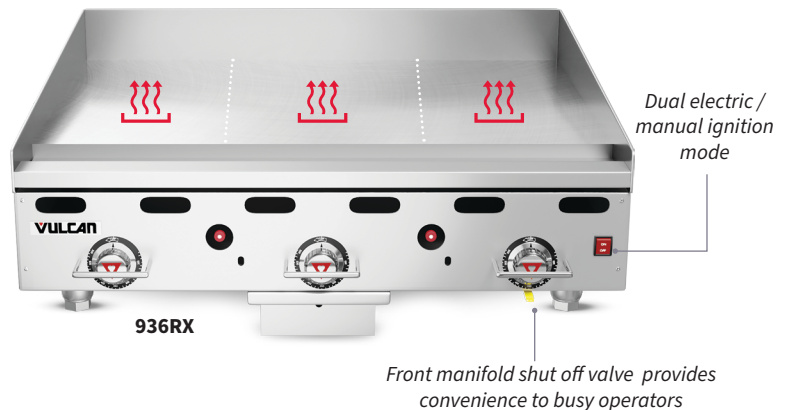

FULLY WELDED FRAME

Improves durability and ease of cleaning, even in the toughest kitchen environments.

PATENTED GAS CONTROL SYSTEM

Increased safety with 1 supervised pilot safety valve for every 2 burners; valve completely shuts off gas to pilot and burners if pilot extinguishes or gas supply is interrupted.

EXCLUSIVE RAPID RECOVERY™ PLATE (option)
Increase production nearly 9% more lb./hr. than a steel plate. Transfers heat 5x faster allowing use of every square inch of cooking surface.

Note: Only available on MSA24, MSA36, MSA48 in 24" depth.

FREE NEW EQUIPMENT CHECKOUT

A Vulcan product expert will verify the new equipment was installed accurately and is functioning properly — giving you greater peace of mind.

900RX SERIES

MSA SERIES

PIEZO IGNITION (option)
Adds safety and convenience of spark ignition without requiring a power cord and access to an outlet.

AVAILABLE MODELS:

924RX, 936RX, 948RX, 960RX, 972RX
MSA24, MSA36, MSA48, MSA60, MSA72

Select between a 24" or optional 30" deep griddle plate.

Learn more at vulcanequipment.com/griddle

View demo video

Masterful design. Precision performance. State-of-the-art innovation. For over 150 years, Vulcan has been recognized throughout the world for top-quality, energy-efficient commercial cooking equipment that consistently produces spectacular results. Trust Vulcan to help make your foodservice operation run just right—every time.