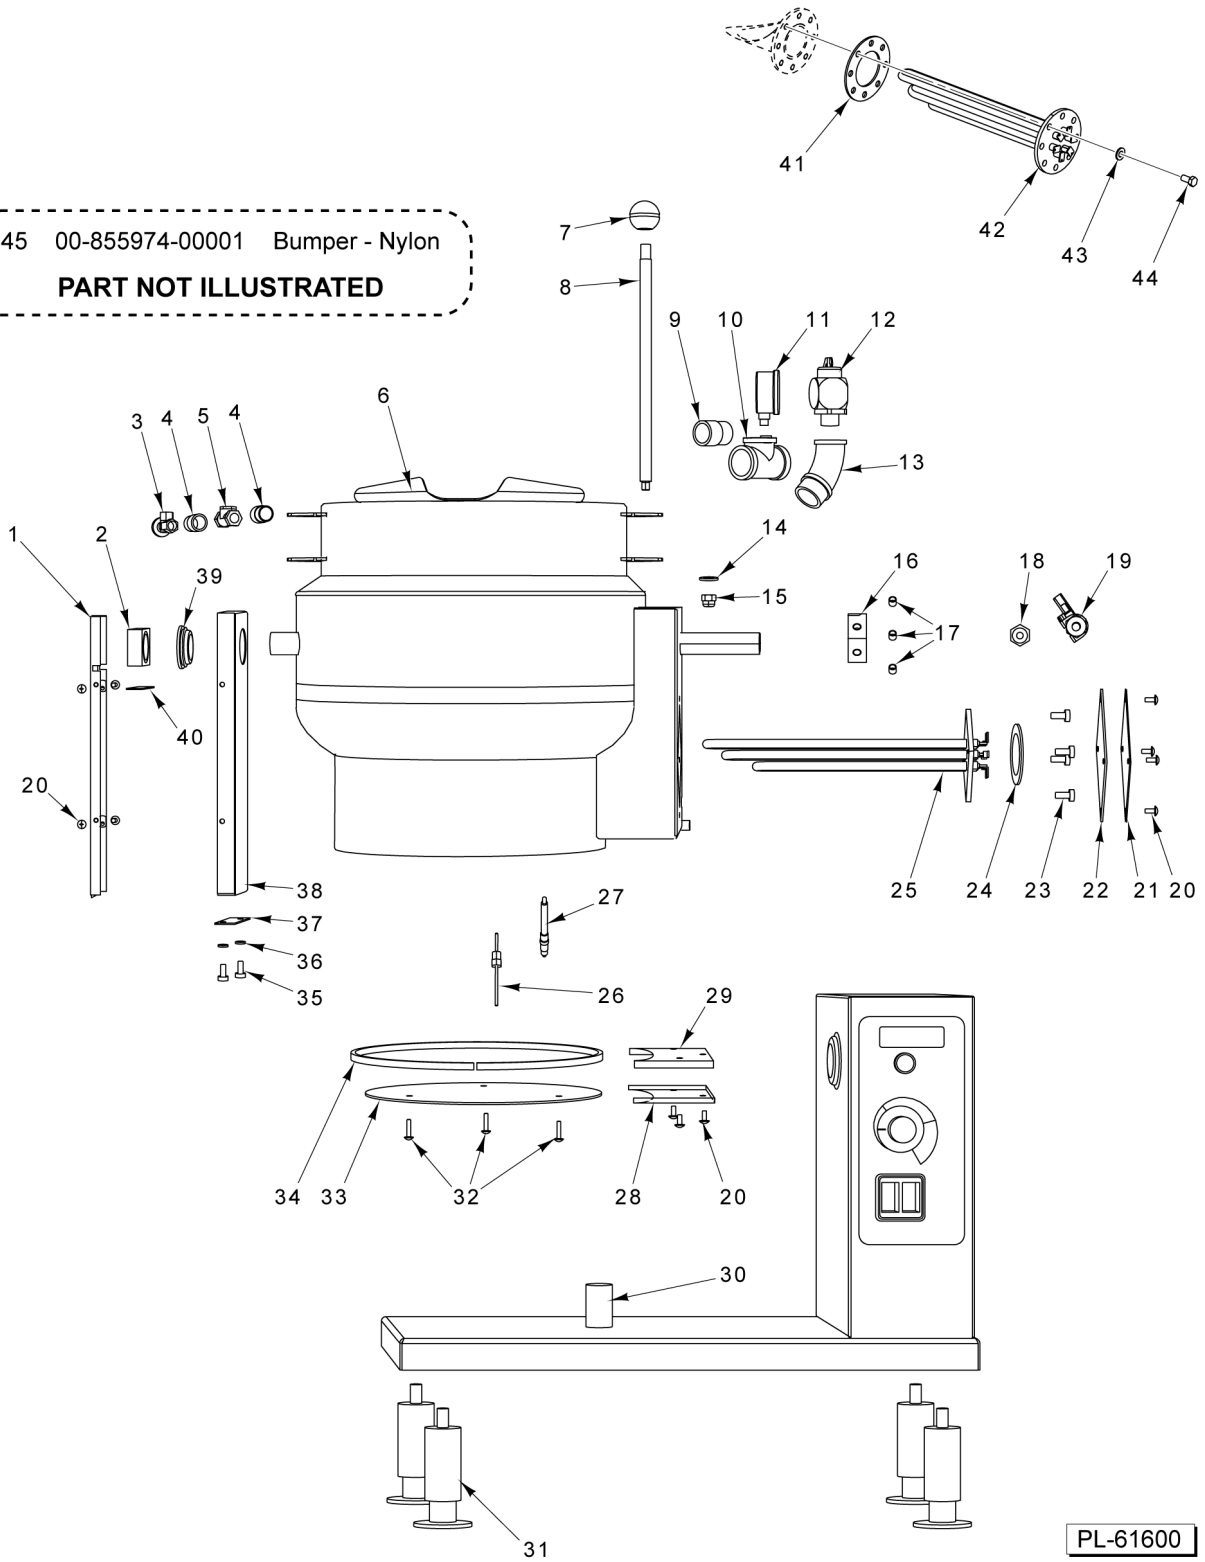

45 00-855974-00001 Bumper - Nylon
PART NOT ILLUSTRATED

PL-61600

K20ETT ASSEMBLY

K20ETT ASSEMBLY

ILLUS. PL-61600	PART NO.	NAME OF PART	AMT.
1	00-855809-00001	Cover Assy.....	1
2	00-855808-00001	Bearing Housing Assy.....	1
3	00-833501	Valve 1/2 Angle.....	1
4	FP-054-08	Pipe 1/2 x 1-1/8 TBE (SST).....	4
5	00-833648-00002	Valve - Swing Check 1/2" (Brass).....	1
6	00-855912-00001	Kettle Assy.....	1
7	00-853285-00001	Knob - Press On.....	1
8	00-855936-00001	Handle - Tilt.....	1
9	FP-040-42	Pipe 1/2 x 1-1/8 TBE (Brass).....	1
10	FP-069-06	Tee - Pipe 1/2 x 1/2 x 1/4 (Brass).....	1
11	00-855954-00001	Gauge, Pressure.....	1
12	00-855968-00001	Valve - Relief (50 PSI).....	1
13	FP-015-17	Elbow - Pipe 1/2 x 90 Deg. (Brass).....	1
14	WL-006-35	Lockwasher 1/2 Light.....	1
15	NS-049-14	Nut Acorn 1/2-16.....	1
16	00-855975-00001	Collar - Pivot Stop.....	1
17	SC-047-42	Set Screw 3/8-16 x 1/2 Soc. Hdls., Cup Pt.....	3
18	FP-090-36	Coupling - Anchor 1/8 (Brass).....	1
19	00-856045-00001	Switch - Pressure.....	1
20	SC-066-06	Mach. Screw 10-24 x 1/2 Phil. Truss Hd. (SST).....	AR
21	00-857129-00001	Cover, Heater Access.....	1
22	00-857130-00001	Gasket, Heater Cover.....	1
23	SC-041-11	Cap Screw 5/16-18 x 3/4 Hex Hd. (SST) (Before S/N 463030197).....	AR
24	00-857131-00001	Gasket, Heating Element (Before S/N 463030197).....	1
25	00-856573-00001	Element - Heating (208/240 VAC) (Before S/N 463030197).....	1
	00-856573-00002	Element - Heating (480 VAC) (Before S/N 463030197).....	1
	00-856573-00003	Element - Heating (380 VAC) (Before S/N 463030197).....	1
26	00-856042-00001	Sensor - Temperature.....	1
27	00-855856-00001	Probe - Water Level.....	1
28	00-855961-00001	Cover - Heating Element Bottom.....	1
29	00-855962-00001	Gasket - Heating Element Bottom.....	1
30	00-857355-00001	Support - Kettle.....	1
31	00-881526	Leg - With 611 Adjustable Flange Foot.....	4
32	SC-093-27	Mach. Screw 10-24 x 7/8 Phil. Truss Hd. (SST).....	3
33	00-855958-00001	Cover - Bottom.....	1
34	00-856022-00003	Gasket - Bottom Cover.....	1
35	SC-041-28	Cap Screw 3/8-16 x 3/4 Hex Hd. (SST).....	2
36	WL-006-27	Lockwasher 3/8 Helical (SST).....	4
37	00-856576-00001	Shim.....	1
38	00-855804-00001	Support.....	1
39	00-855909-00001	Gasket - Shaft.....	1
40	00-855805-00001	Support.....	1
41	00-858771-00001	Gasket (Starting S/N 463030197).....	1
42	00-858754-00001	Element - Heating (208/240 VAC) (12/16 Kw) (Starting S/N 463030197).....	1
	00-858757-00001	Element - Heating (480 VAC) (12 Kw) (8 Bolt Flange) (Starting S/N 463030197).....	1
43	00-858769-00001	Washer (Starting S/N 463030197).....	8
44	00-858770-00001	Screw (Starting S/N 463030197).....	8
45	00-855974-00001	Bumper - Nylon.....	1