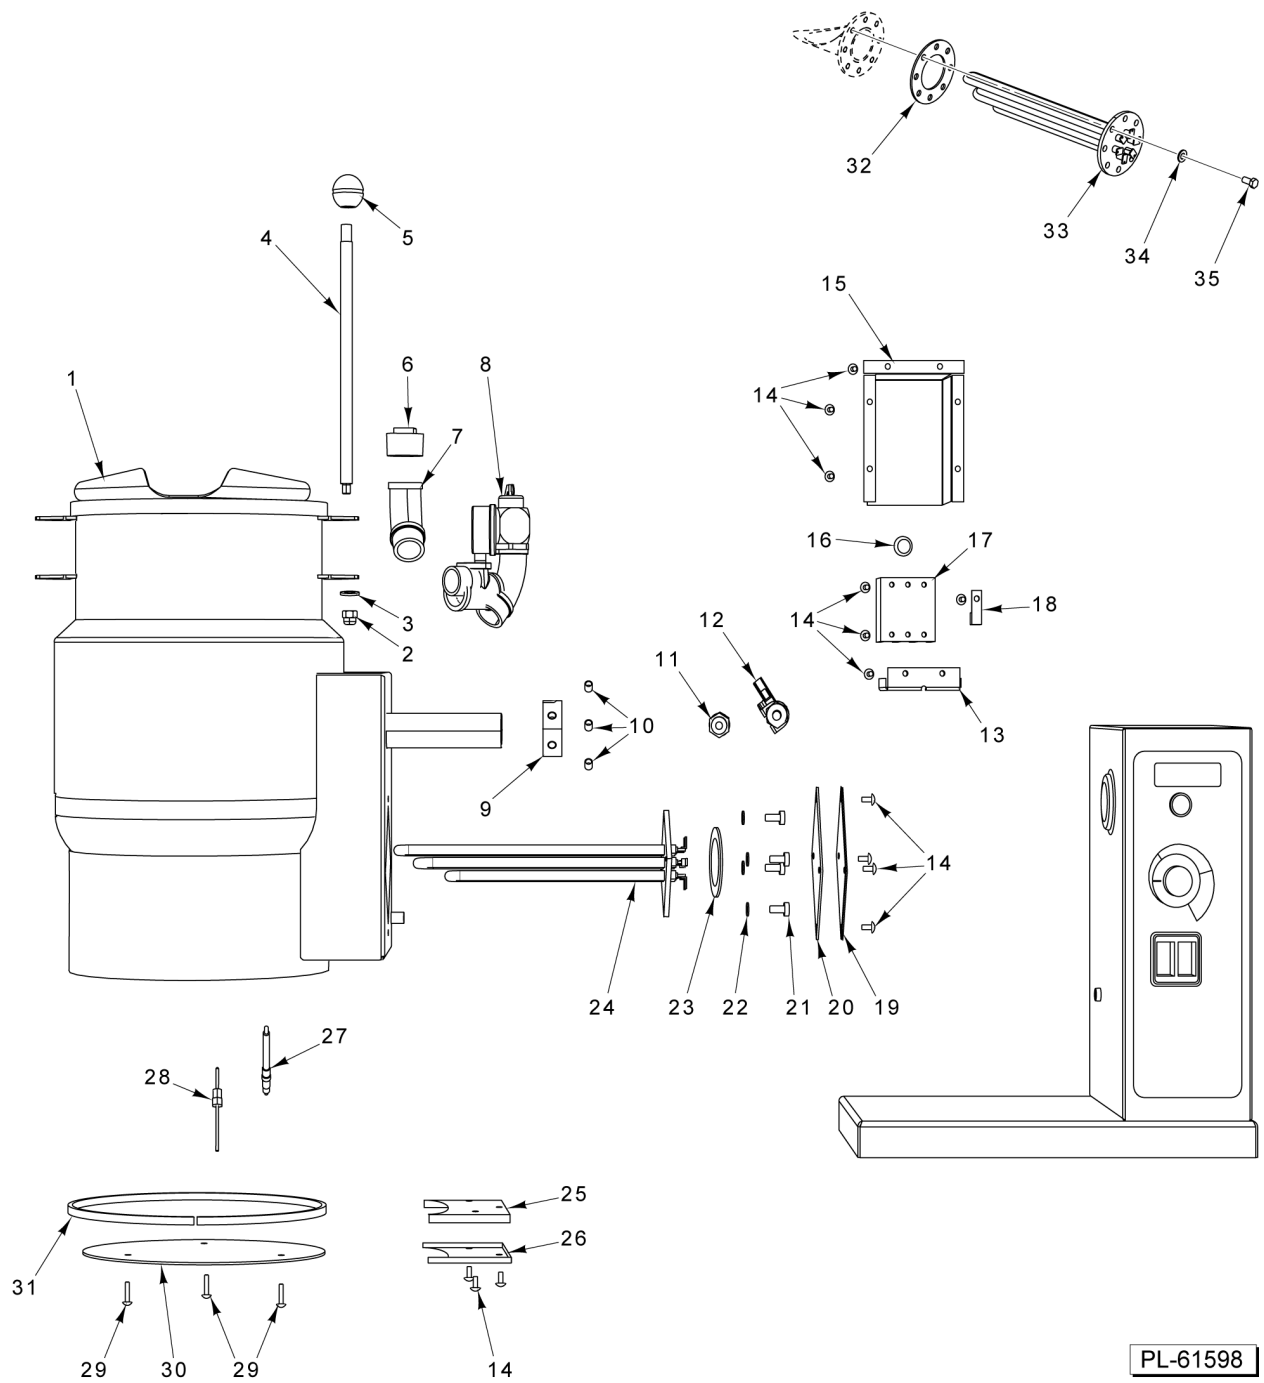

PL-61598

K6ETT & K12ETT ASSEMBLY

K6ETT & K12ETT ASSEMBLY

ILLUS.	PART NO.	NAME OF PART	AMT.
PL-61598			
1	00-855999-00001	Kettle Assy. (K6ETT).....	1
	00-856101-00002	Kettle Assy. (K12ETT).....	1
2	NS-025-16	Acorn Nut 3/8-16.....	1
3	WL-006-27	Lockwasher 3/8 Helical (SST).....	1
4	00-856017-00001	Tilt Handle.....	1
5	00-853285-00001	Knob - Press On.....	1
6	FP-028-15	Pipe Plug 1/2 Sq. Hd. (Brass).....	1
7	FP-015-17	Elbow - Pipe 1/2 x 90 Deg. (Brass).....	1
8	00-855954-00001	Gauge, Pressure.....	1
	00-855968-00001	Valve - Relief (50 PSI).....	1
	FP-015-17	Elbow - Pipe 1/2 x 90 Deg. (Brass).....	1
	FP-040-42	Pipe 1/2 x 1-1/8 TBE (Brass).....	1
	FP-069-06	Tee - Pipe 1/2 x 1/2 x 1/4 (Brass).....	1
9	00-855975-00001	Collar - Pivot Stop.....	1
10	SC-047-42	Set Screw 3/8-16 x 1/2 Soc. Hdls., Cup Pt.....	3
11	FP-090-36	Coupling - Anchor 1/8 (Brass).....	1
12	00-856045-00001	Switch - Pressure.....	1
13	00-856528-00001	Bracket - Power Supply.....	1
14	SC-066-06	Mach. Screw 10-24 x 1/2 Phil. Truss Hd. (SST).....	AR
15	00-856529-00001	Cover - Terminal Block.....	1
16	FE-016-32	Bushing - Snap (Electrical).....	1
17	00-410472-00008	Block - Terminal (3-Pole).....	1
18	FE-023-88	Lug - Ground.....	1
19	00-857113-00001	Cover - Heater Access (K6ETT).....	1
	00-857129-00001	Cover, Heater Access (K12ETT).....	1
20	00-857114-00001	Gasket - Heater Access (K6ETT).....	1
	00-857130-00001	Gasket, Heater Cover (K12ETT).....	1
21	SC-041-11	Cap Screw 5/16-18 x 3/4 Hex Hd. (SST) (Before S/N 463030197).....	AR
22	WL-006-23	Lockwasher 5/16 Helical (SST) (Before S/N 463030197).....	AR
23	00-855940-00001	Seal - Heating Element (K6ETT) (Before S/N 463030197).....	1
	00-857131-00001	Gasket, Heating Element (K12ETT) (Before S/N 463030197).....	1
24	00-856572-00001	Element - Heating (208/240 VAC) (K6ETT) (Before S/N 463030197).....	1
	00-856572-00002	Element - Heating (480 VAC) (K6ETT) (Before S/N 463030197).....	1
	00-856572-00003	Element - Heating (380 VAC) (K6ETT) (Before S/N 463030197).....	1
	00-856573-00001	Element - Heating (208/240 VAC) (K12ETT) (Before S/N 463030197).....	1
	00-856573-00002	Element - Heating (480 VAC) (K12ETT) (Before S/N 463030197).....	1
	00-856573-00003	Element - Heating (380 VAC) (K12ETT) (Before S/N 463030197).....	1
25	00-856025-00001	Gasket - Element Bottom Cover (K6ETT).....	1
	00-856098-00001	Gasket - Element Bottom Cover (K12ETT).....	1
26	00-856024-00001	Cover - Element Bottom (K6ETT).....	1
	00-856099-00001	Cover - Element Bottom (K12ETT).....	1
27	00-855856-00001	Probe - Water Level.....	1
28	00-856042-00001	Sensor - Temperature.....	1
29	SC-093-27	Mach. Screw 10-24 x 7/8 Phil. Truss Hd. (SST).....	3
30	00-856021-00001	Cover (Bottom) (K6ETT).....	1
	00-856095-00001	Cover (Bottom) (K12ETT).....	1
31	00-856022-00001	Gasket - Bottom Cover (K6ETT).....	1
	00-856022-00002	Gasket - Bottom Cover (K12ETT).....	1
32	00-858771-00001	Gasket (Starting S/N 463030197).....	1
33	00-858755-00001	Element - Heating (480 VAC) (7.5 Kw) (K6ETT) (Starting S/N 463030197).....	1
	00-858756-00001	Element - Heating (208/240 VAC) (10 Kw) (K6ETT) (Starting S/N 463030197).....	1
	00-858754-00001	Element - Heating (208/240 VAC) (12/16 Kw) (K12ETT) (Starting S/N 463030197).....	1
	00-858757-00001	Element - Heating (480 VAC) (12 Kw) (8 Bolt Flange) (K12ETT) (Starting S/N 463030197).....	1
34	00-858769-00001	Washer (Starting S/N 463030197).....	8
35	00-858770-00001	Screw (Starting S/N 463030197).....	8