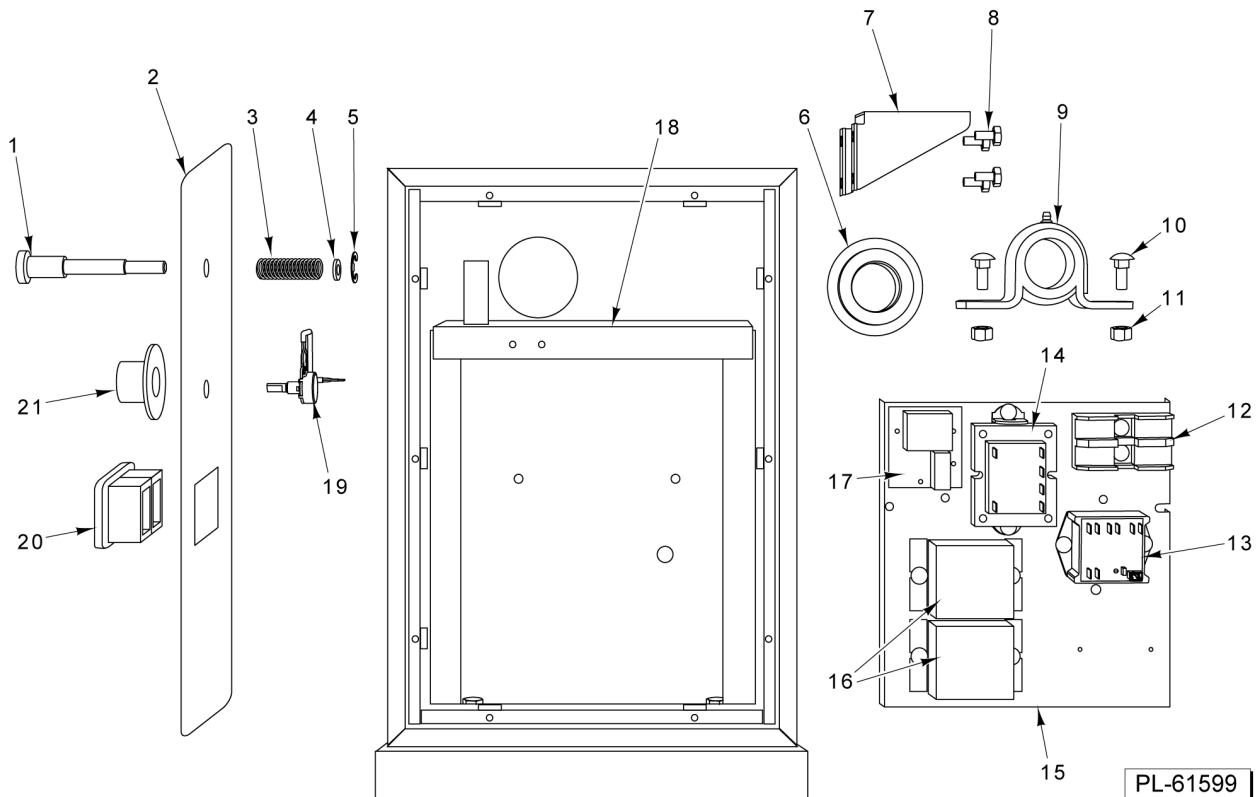

22	SD-019-29	Screw 6-20 x 1/2
23	00-854766-00001	Nut - Speed 3 Type
24	00-857123-00001	Cover - Control Box
25	00-856574-00001	Kit - Control Box Seal
26	00-857410-00001	Harness - Main
27	00-857417-00001	Harness - Pressure Switch
28	00-857418-00001	Harness - Heating Element

PARTS NOT ILLUSTRATED

K6ETT & K12ETT CONTROL PANEL