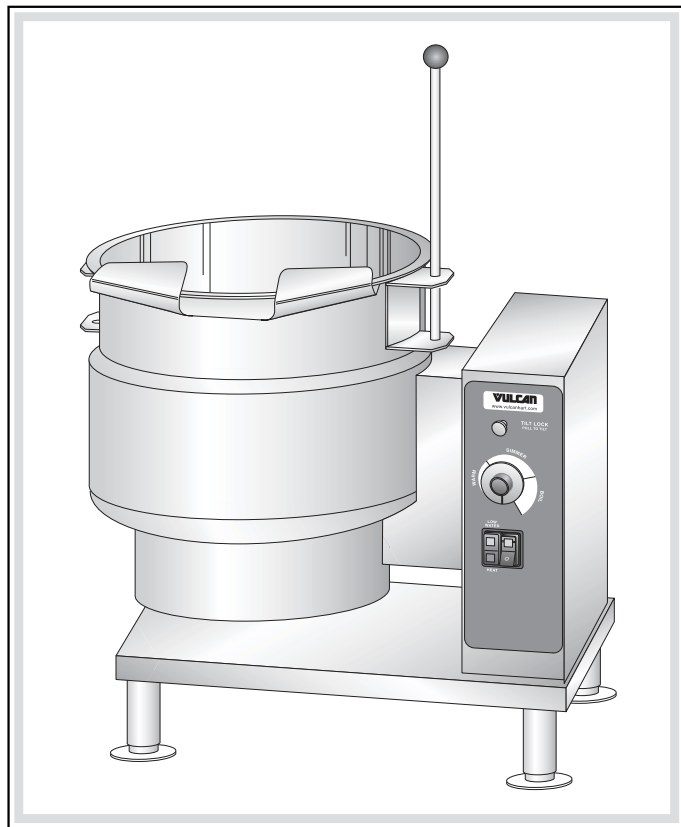

VULCAN

CATALOG OF REPLACEMENT PARTS

ELECTRIC COUNTERTOP TILTING KETTLE

MODELS

K6ETT	ML-136067
K12ETT	ML-136068
K20ETT	ML-136069

For additional information on Vulcan or to locate an authorized parts and service provider in your area, visit our website at www.vulcanequipment.com