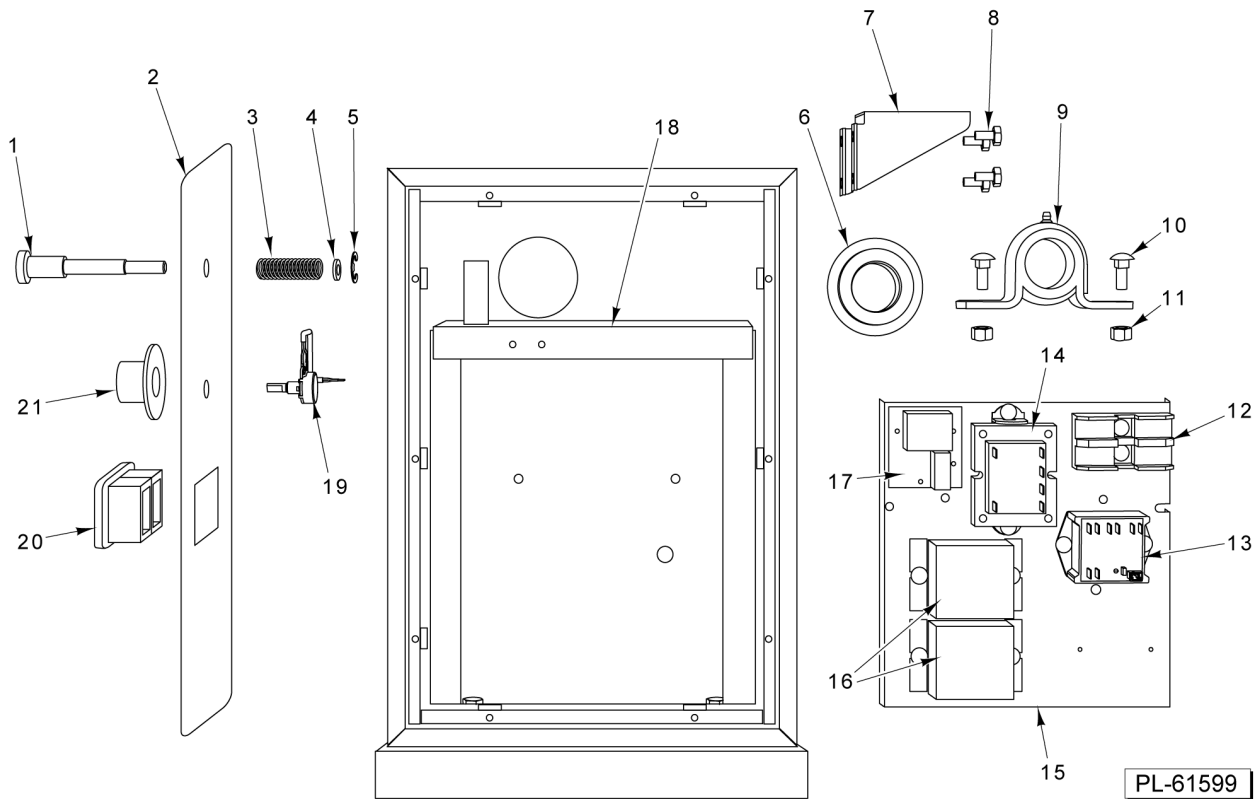

22	SD-019-29	Screw 6-20 x 1/2
23	00-854766-00001	Nut - Speed 3 Type
24	00-857123-00001	Cover - Control Box
25	00-856574-00001	Kit - Control Box Seal
26	00-857410-00001	Harness - Main
27	00-857417-00001	Harness - Pressure Switch
28	00-857418-00001	Harness - Heating Element

PARTS NOT ILLUSTRATED

K6ETT & K12ETT CONTROL PANEL