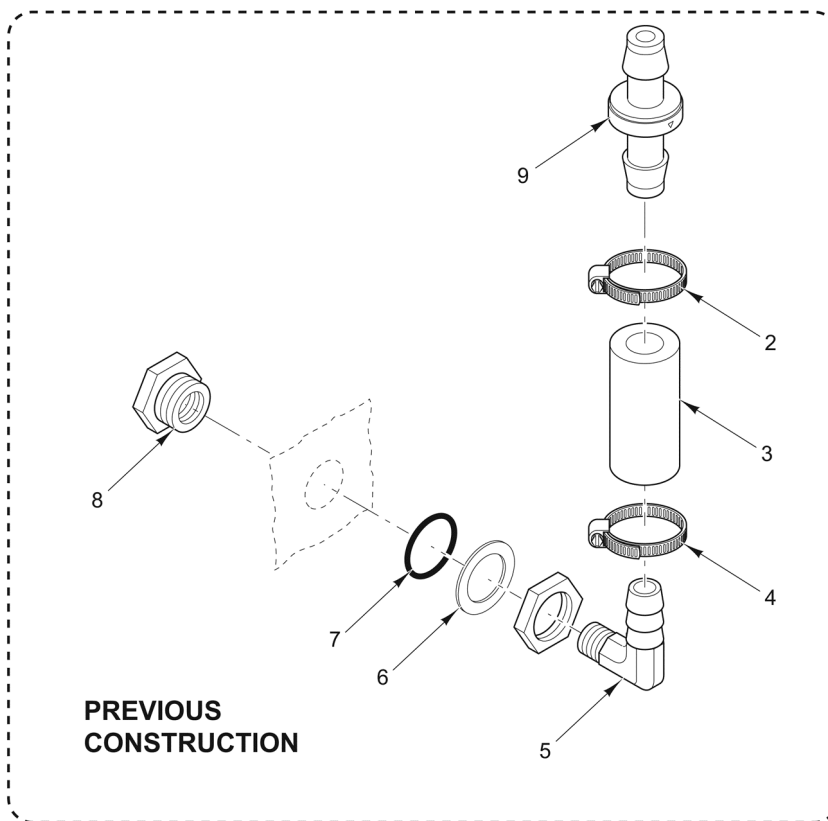

PL-58249

COMPARTMENT VACUUM BREAKER

COMPARTMENT VACUUM BREAKER

ILLUS.	PART NO.	NAME OF PART	AMT.
PL-58249			
1	00-857625-00001	Valve - Check (Current Construction).....	1
2	00-557718	Clamp - Hose #10.....	1
3	00-557473	Tube Line - Compartment Vacuum.....	1
4	00-557718	Clamp - Hose #10.....	2
5	FP-090-71	Fitting - Hose 3/8 Hose by 1/8 NPT (Brass).....	1
6	WS-010-26	Washer (SST).....	1
7	00-856769-00001	O-Ring 1/8 In. Thk.....	1
8	FP-090-36	Coupling - Anchor 1/8 (Brass).....	1
9	00-856755-00001	Valve - Check (Previous Construction).....	1