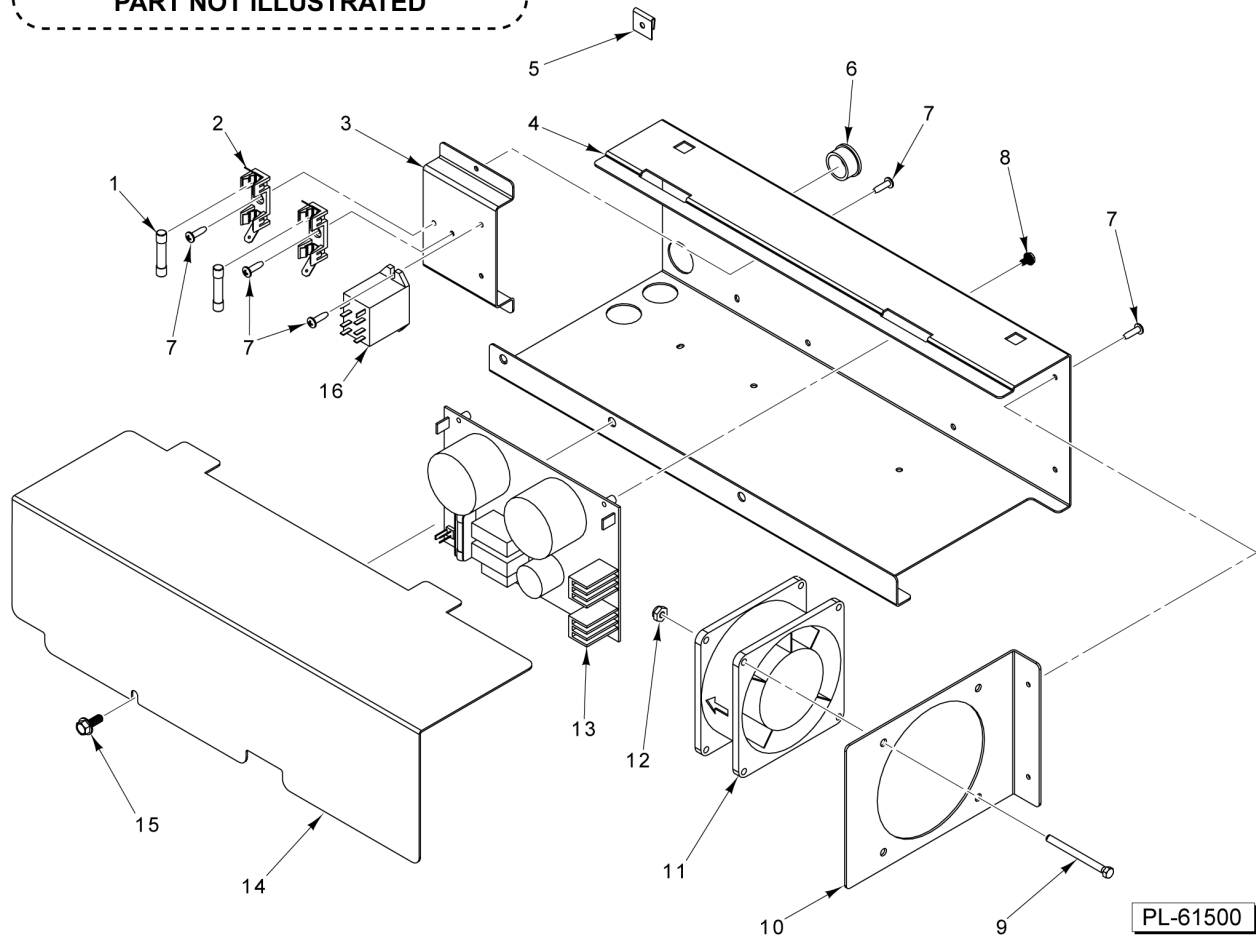

PL-61500

**ELECTRICAL COMPONENTS
(SONIC SAFE)**