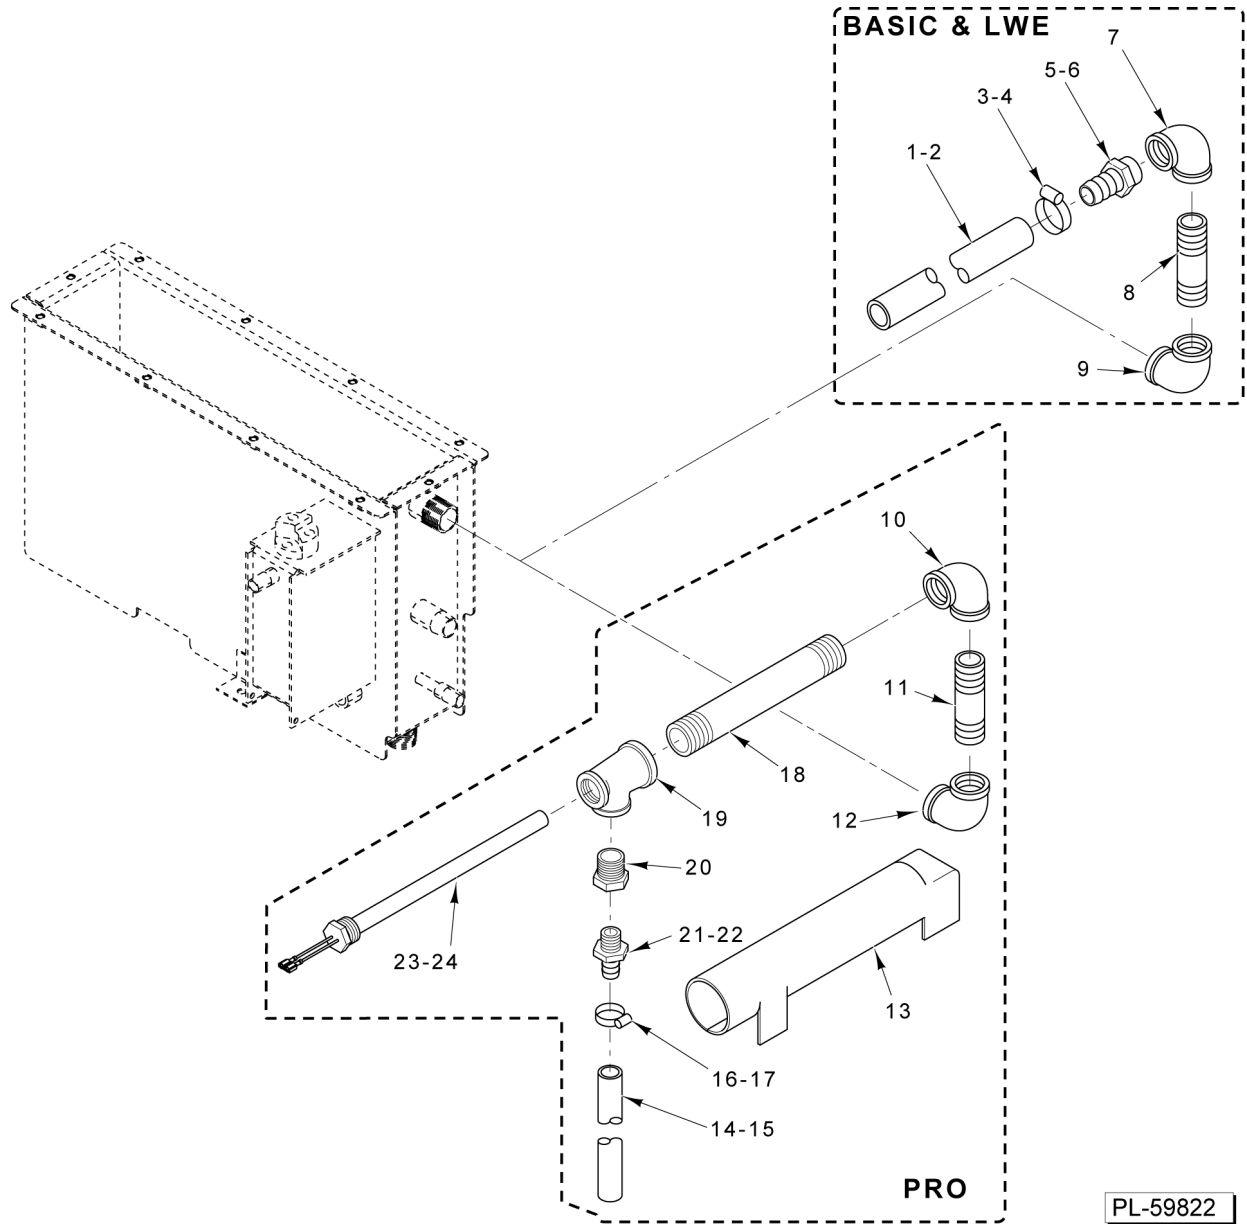

GENERATOR MANIFOLD (5-PAN)

GENERATOR MANIFOLD (5-PAN)

ILLUS. PL-59822	PART NO.	NAME OF PART	AMT.
1	00-557475	Hose 5/8 ID x 0.955 OD (1.66 Ft.) (Blue) (Basic).....	1
2	00-913135-00042	White Steam Line Hose (42 in long) (Basic & LWE).....	1
3	00-557718	Clamp - Hose #10 (For Blue Hose) (Basic).....	1
4	00-557846	Clamp - Hose (29mm) (For White Hose) (Basic & LWE).....	1
5	FP-090-31	Fitting - Hose 5/8 Hose to 3/4 MPT (Brass) (For Blue Hose) (Basic).....	1
6	FP-091-08	Fitting - Pipe 3/4 Hose to 3/4 MPT (Brass) (For White Hose) (Basic & LWE).....	1
7	FP-015-23	Elbow 3/4 x 90 Deg. (Brass) (Basic & LWE).....	1
8	FP-041-66	Pipe 3/4 x 3 TBE (Brass) (Basic & LWE).....	1
9	FP-015-23	Elbow 3/4 x 90 Deg. (Brass) (Basic & LWE).....	1
10	FP-015-23	Elbow 3/4 x 90 Deg. (Brass) (Pro).....	1
11	FP-041-66	Pipe 3/4 x 3 TBE (Brass) (Pro).....	1
12	FP-015-23	Elbow 3/4 x 90 Deg. (Brass) (Pro).....	1
13	00-856774-00001	Insulation - Super Heater (Pro).....	1
14	00-557475	Hose 5/8 ID x 0.955 OD (1.66 Ft.) (Blue) (Pro).....	1
15	00-913135-00042	White Steam Line Hose (42 in long) (Pro).....	1
16	00-557718	Clamp - Hose #10 (For Blue Hose) (Pro).....	1
17	00-557846	Clamp - Hose (29mm) (For White Hose) (Pro).....	1
18	FP-090-49	Pipe 1 x 8 (Brass) (Pro).....	1
19	FP-019-40	Tee - Pipe 1 x 3/4 x 3/4 (Brass) (Pro).....	AR
20	FP-027-22	Bushing - Pipe 3/4 to 1/2 (Brass) (For White Hose) (Pro).....	1
21	FP-090-31	Fitting - Hose 5/8 Hose to 3/4 MPT (Brass) (For Blue Hose) (Pro).....	1
22	FP-091-09	Fitting - Hose 3/4 Hose to 1/2 MPT (Brass) (For White Hose) (Pro).....	1
23	00-856709-00001	Heater - Super Heater (208/240 V.) (Pro).....	1
24	00-856709-00002	Heater - Super Heater (480 V.) (Pro).....	1