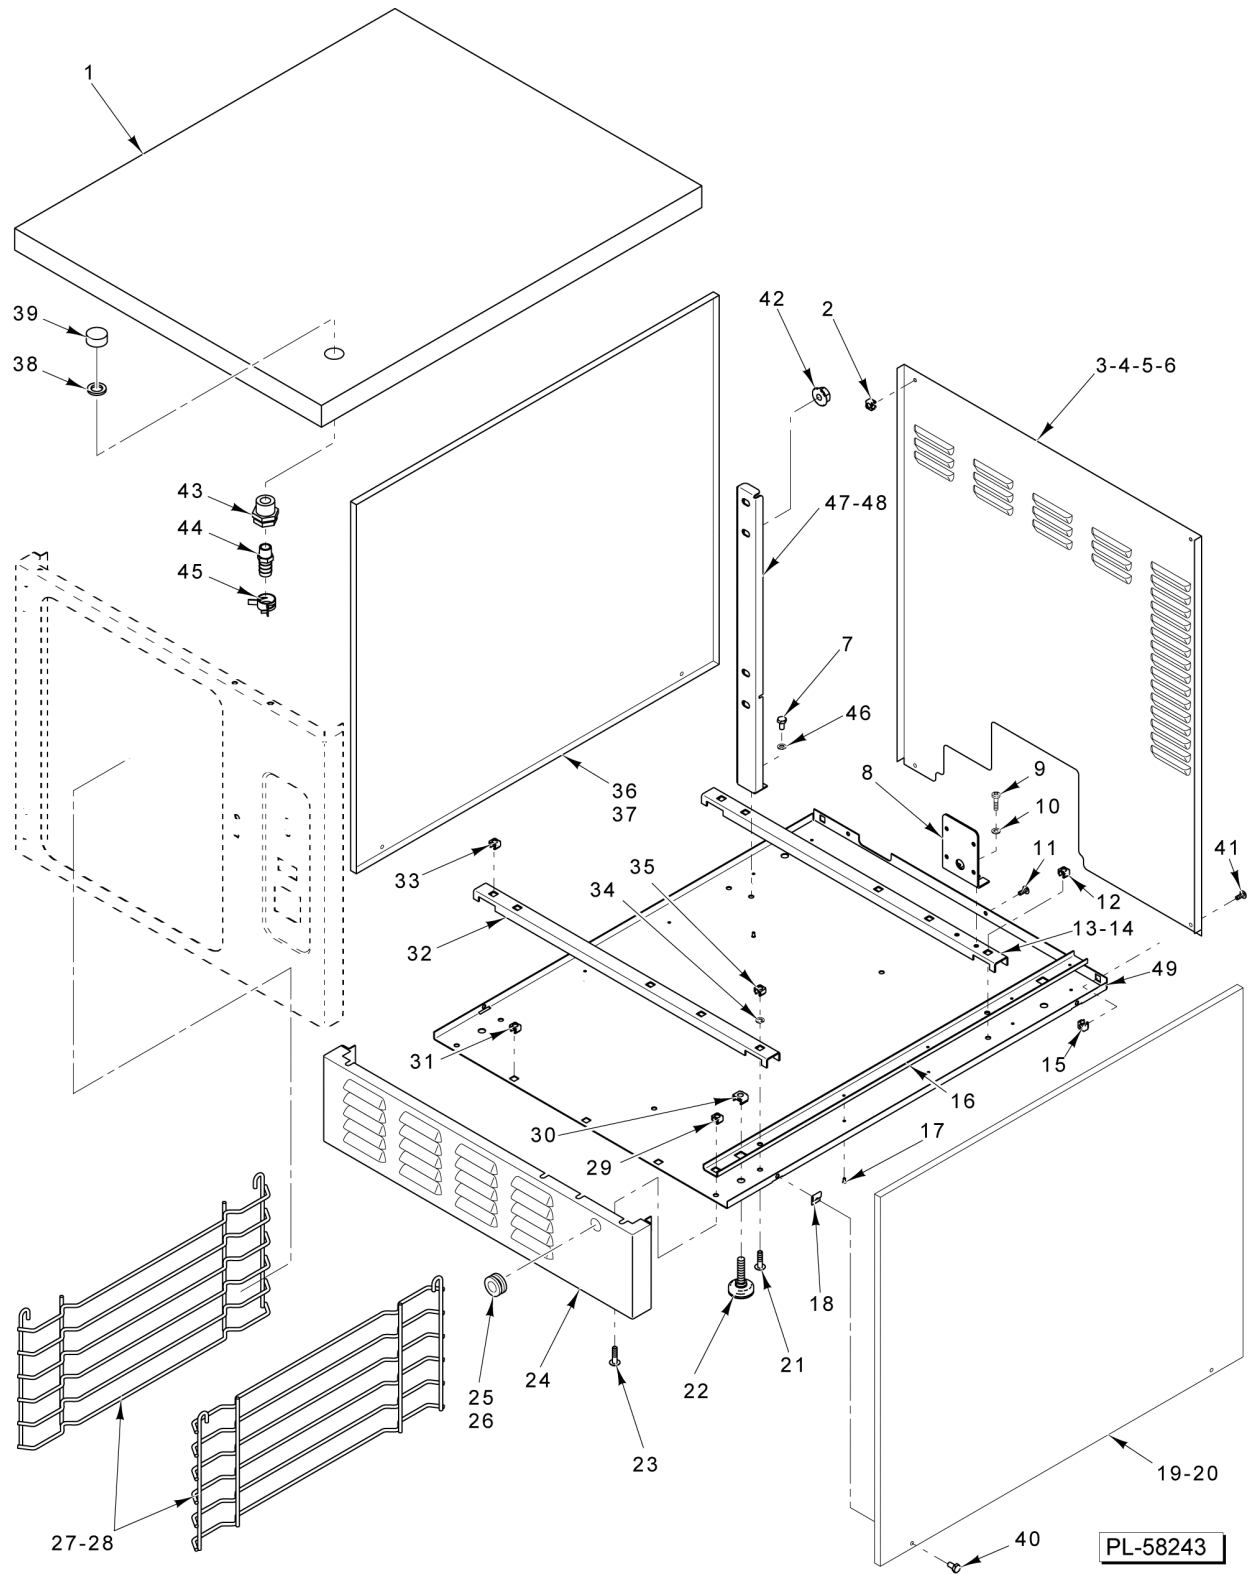

- 12 00-858056-00001 Harness - Contactor Wiring (Delta)
- 13 00-858056-00002 Harness - Contactor Wiring (WYE)

PARTS NOT ILLUSTRATED

PL-60661

LINE CONTROLS (LWE)

LINE CONTROLS (LWE)

ILLUS. PL-60661	PART NO.	NAME OF PART	AMT.
1	SD-019-29	Self-Tapping Screw 6-20 x 1/2 Phil. Pan Hd., Type B.....	AR
2	WS-002-15	Washer.....	4
3	NS-049-03	Panel Nut 1/4-20.....	2
4	SC-115-70	Mach. Screw 1/4-20 x 1 Slotted Truss Hd. (SST).....	1
5	SC-041-01	Cap Screw 1/4-20 x 3/4 Hex Hd. (SST).....	1
6	WL-006-17	Lockwasher 1/4 Helical (SST).....	1
7	00-858055-00001	Shield - Mylar (4 In.).....	1
8	00-858053-00001	Controller - PM (EZ-ZONE).....	1
9	00-858052-00001	Contacto.....	1
10	00-858079-00001	Bracket - Control Mounting.....	1
11	00-857713-00001	Frame Rail - Front.....	1
12	00-858056-00001	Harness - Wiring (Delta).....	1
13	00-858056-00002	Harness - Wiring (WYE).....	1