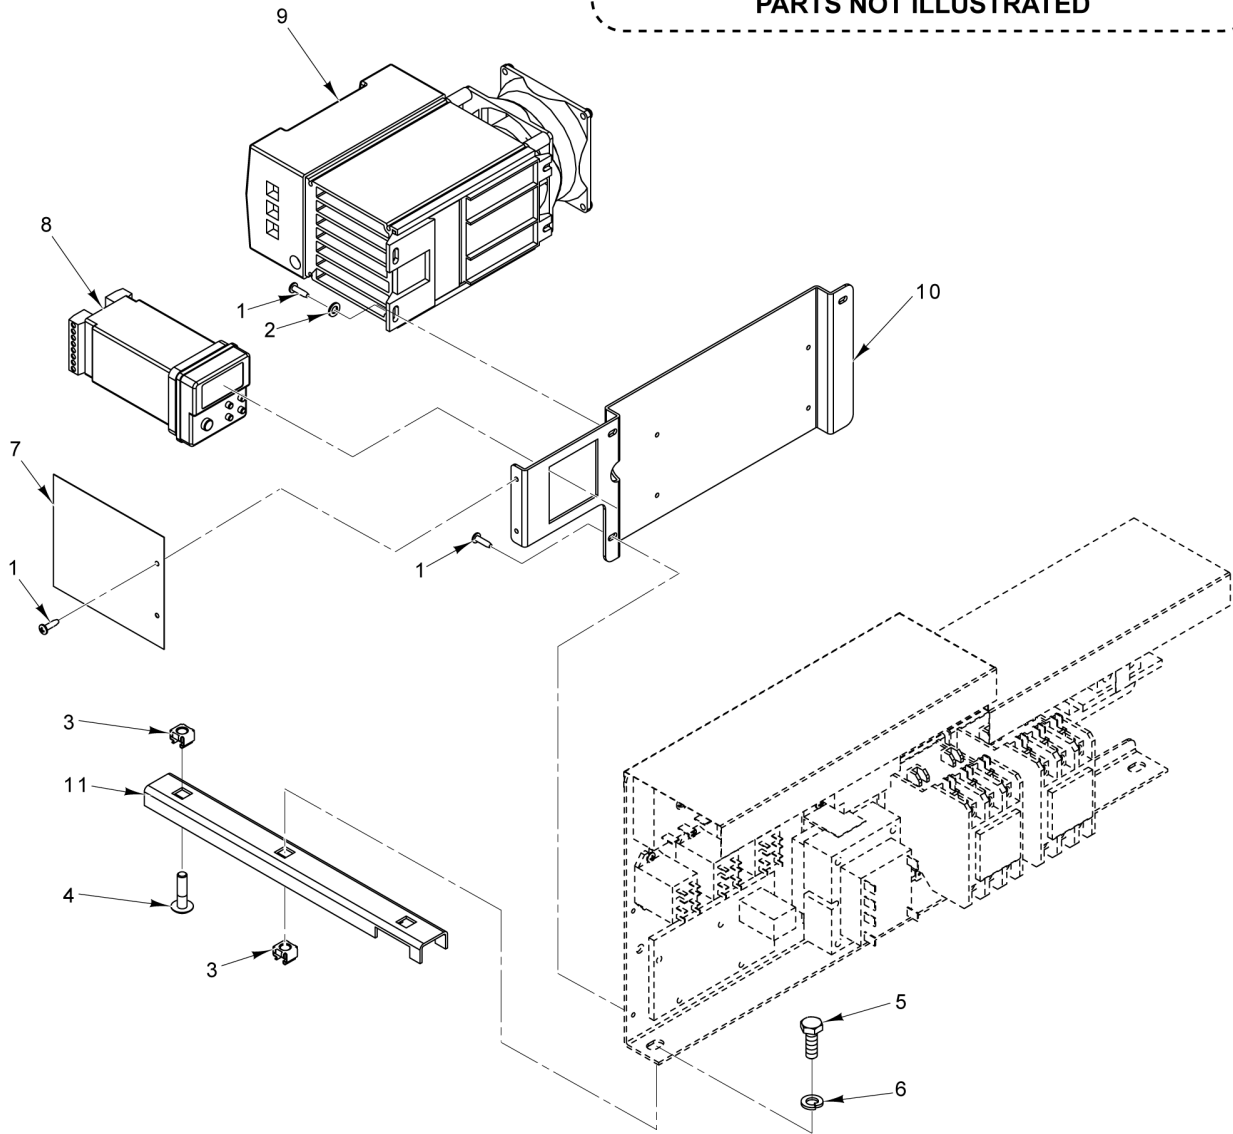

- 12 00-858056-00001 Harness - Contactor Wiring (Delta)
- 13 00-858056-00002 Harness - Contactor Wiring (WYE)

PARTS NOT ILLUSTRATED

PL-60661

LINE CONTROLS (LWE)

LINE CONTROLS (LWE)

ILLUS. PL-60661	PART NO.	NAME OF PART	AMT.
1	SD-019-29	Self-Tapping Screw 6-20 x 1/2 Phil. Pan Hd., Type B.....	AR
2	WS-002-15	Washer.....	4
3	NS-049-03	Panel Nut 1/4-20.....	2
4	SC-115-70	Mach. Screw 1/4-20 x 1 Slotted Truss Hd. (SST).....	1
5	SC-041-01	Cap Screw 1/4-20 x 3/4 Hex Hd. (SST).....	1
6	WL-006-17	Lockwasher 1/4 Helical (SST).....	1
7	00-858055-00001	Shield - Mylar (4 In.).....	1
8	00-858053-00001	Controller - PM (EZ-ZONE).....	1
9	00-858052-00001	Contacto.....	1
10	00-858079-00001	Bracket - Control Mounting.....	1
11	00-857713-00001	Frame Rail - Front.....	1
12	00-858056-00001	Harness - Wiring (Delta).....	1
13	00-858056-00002	Harness - Wiring (WYE).....	1