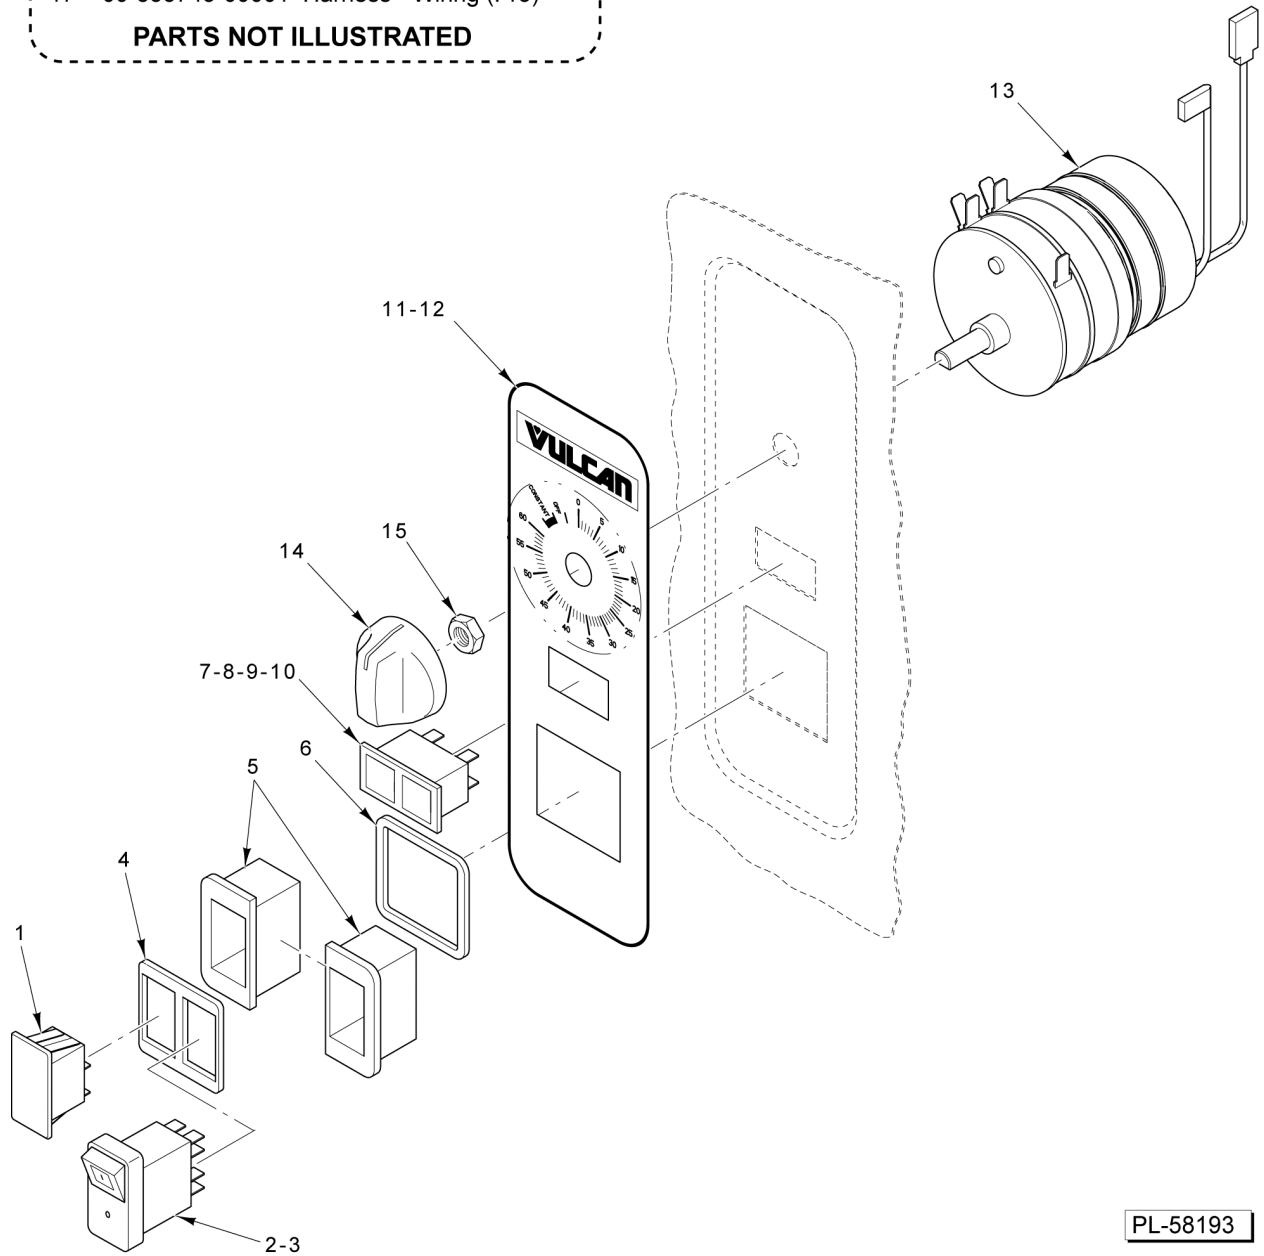

- 16 00-856744-00001 Harness - Wiring (Basic)
- 17 00-856745-00001 Harness - Wiring (Pro)

PARTS NOT ILLUSTRATED

PL-58193

CONTROLS

CONTROLS

ILLUS.	PART NO.	NAME OF PART	AMT.
PL-58193			
1	00-856680-00001	Plug - Blank Assy.....	1
2	00-855677-00001	Switch - On/Off (Lighted) (Pro & LWE).....	1
3	00-856754-00001	Power Light (Basic) (Not Shown).....	1
4	00-855795-00001	Gasket - Switch.....	1
5	00-855794-00001	Bezel - Switch.....	2
6	00-855796-00001	Gasket - Bezel.....	1
7	00-856679-00001	Light - Indicating Assy. (Pro).....	1
8	00-913102-00264	Light - Indicating (125 VAC) (LWE).....	1
9	00-856680-00001	Plug - Blank Assy. (Basic) (Not Shown).....	1
10	00-856680-00001	Plug - Blank Assy.....	1
11	00-856771-00001	Overlay - Control (Vulcan) (Basic).....	1
12	00-856771-00002	Overlay - Control (Vulcan) (Pro).....	1
13	00-913102-0176A	Kit - Timer (Incls Shaft Seal & Knob) (Incls. Items 14 & 15).....	1
14	00-856773-00001	Knob - Timer.....	1
15	00-854693-00001	Shaft - Rotary Seal.....	1
16	00-856744-00001	Harness - Wiring (Basic).....	1
17	00-856745-00001	Harness - Wiring (Pro).....	1