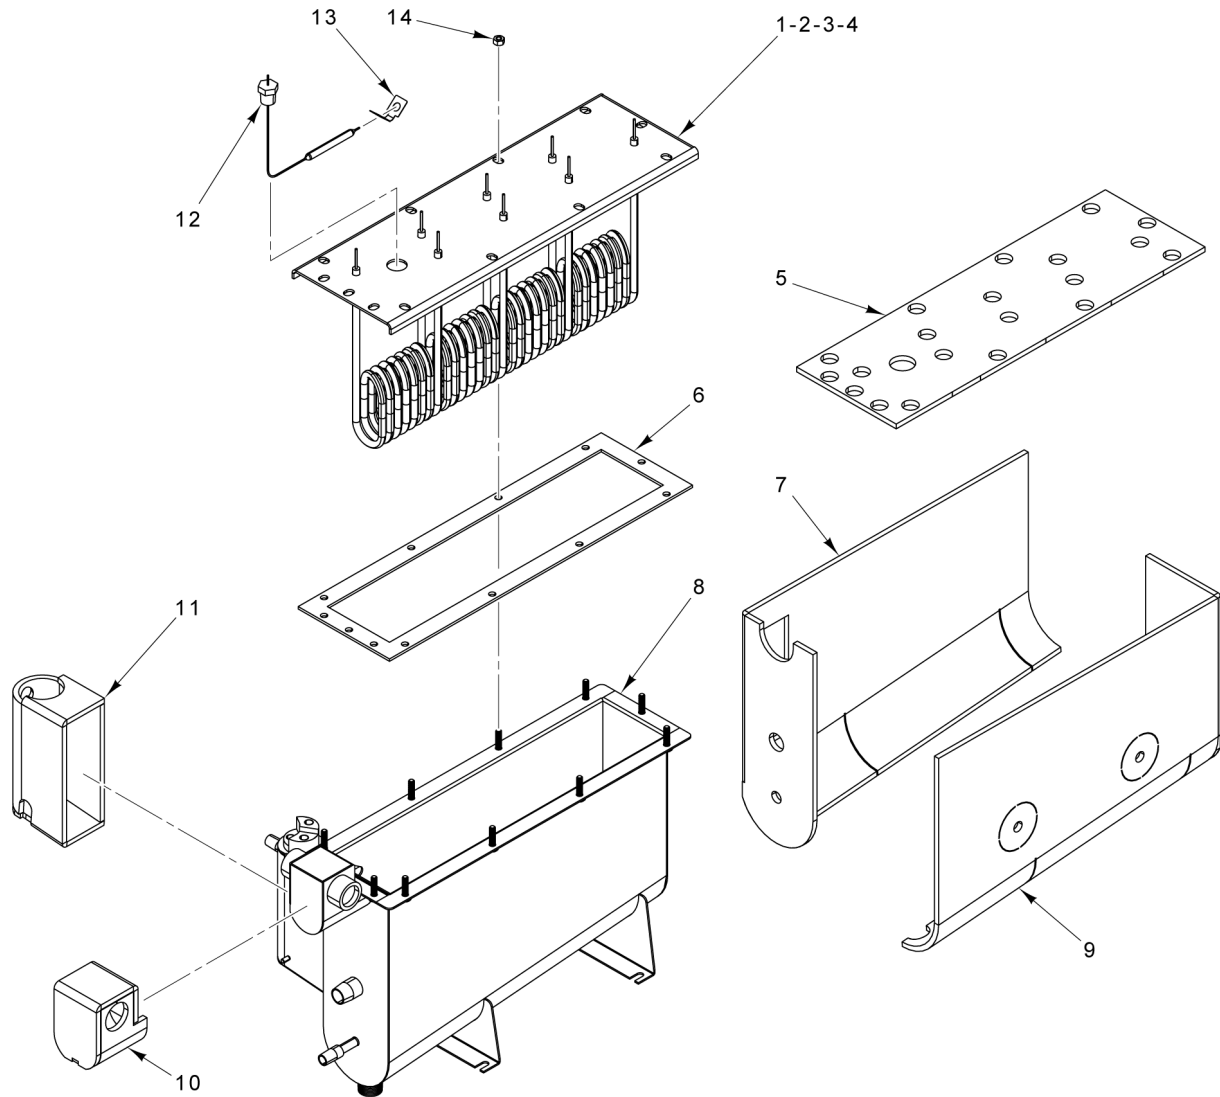

PL-61513

**GENERATOR ASSEMBLY
(STARTING S/N 463023094)**

**GENERATOR ASSEMBLY
(STARTING S/N 463023094)**

ILLUS. PL-61513	PART NO.	NAME OF PART	AMT.
1	00-858460-00001	Element - Heating (208/240 V., 15 kW).....	1
2	00-858460-00002	Element - Heating (208/240 V., 8.5 kW).....	1
3	00-858460-00003	Element - Heating (277 V., 15 kW).....	1
4	00-858460-00004	Element - Heating (277 V., 8.5 kW).....	1
5	00-858483-00001	Insulation - Generator (Top).....	1
6	00-858473-00001	Gasket - Generator.....	1
7	00-858391-00001	Insulation.....	1
8	00-858202-00002	Generator.....	1
9	00-858391-00002	Insulation.....	1
10	00-858391-00004	Insulation.....	1
11	00-858391-00003	Insulation.....	1
12	00-913102-00404	Kit - High Limit Probe (Includes Clip).....	1
13	00-858017-00001	Bracket - Mounting (Bulb).....	1
14	NS-014-01	Nut 1/4-20 Hex (Brass).....	AR