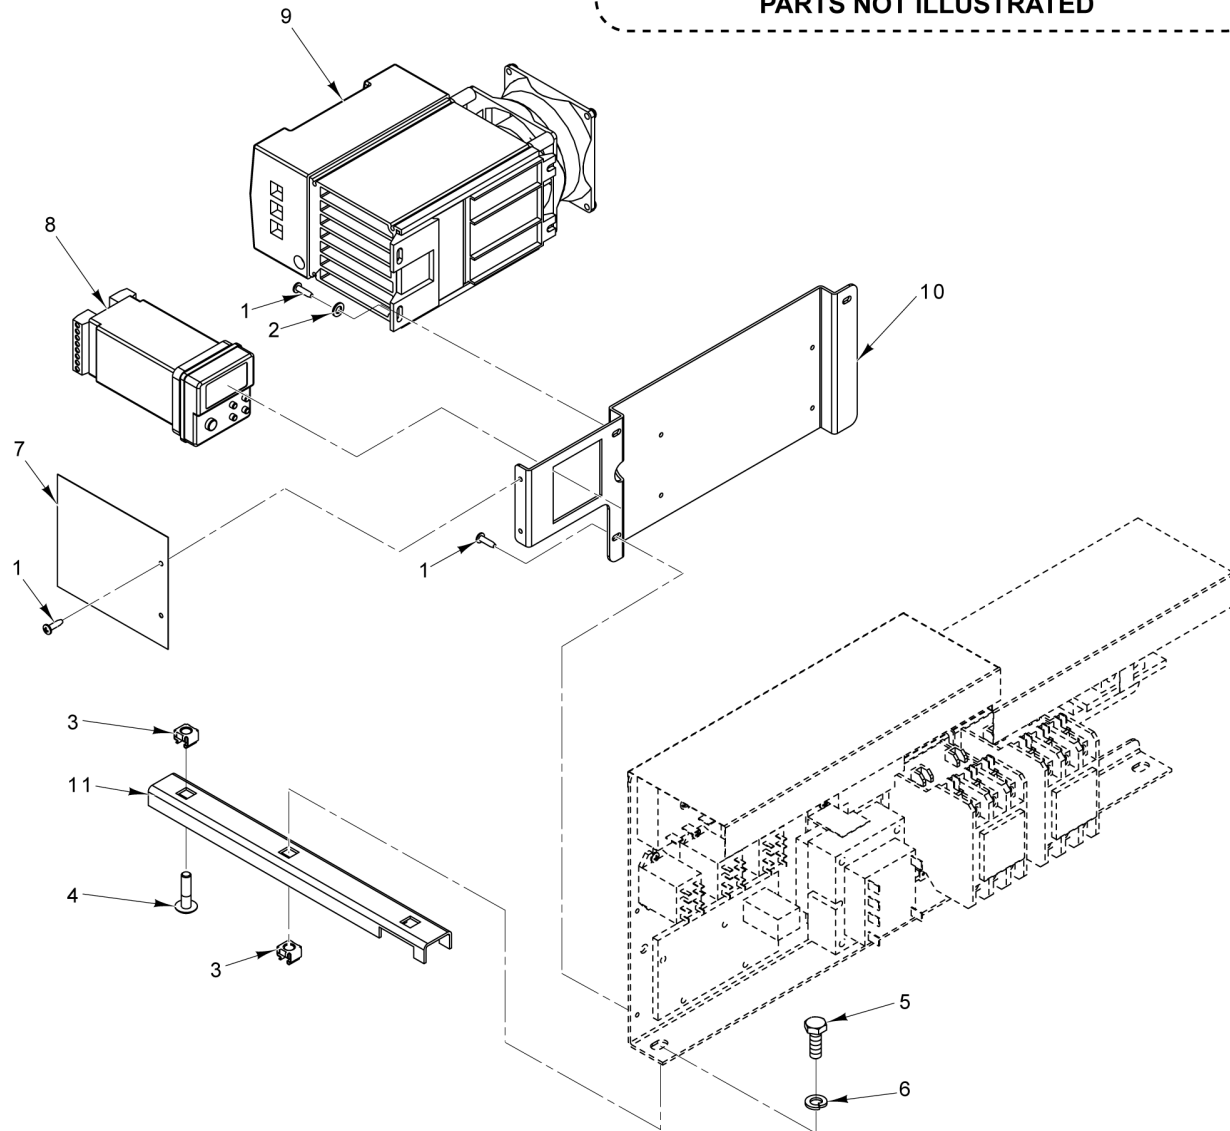

- 12 00-858056-00001 Harness - Contactor Wiring (Delta)
- 13 00-858056-00002 Harness - Contactor Wiring (WYE)

PARTS NOT ILLUSTRATED

PL-60661

LINE CONTROLS (LWE)

LINE CONTROLS (LWE)

ILLUS.	PART NO.	NAME OF PART	AMT.
PL-60661			
1	SD-019-29	Self-Tapping Screw 6-20 x 1/2 Phil. Pan Hd., Type B.....	AR
2	WS-002-15	Washer.....	4
3	NS-049-03	Panel Nut 1/4-20.....	2
4	SC-115-70	Mach. Screw 1/4-20 x 1 Slotted Truss Hd. (SST).....	1
5	SC-041-01	Cap Screw 1/4-20 x 3/4 Hex Hd. (SST).....	1
6	WL-006-17	Lockwasher 1/4 Helical (SST).....	1
7	00-858055-00001	Shield - Mylar (4 In.).....	1
8	00-858053-00001	Controller - PM (EZ-ZONE).....	1
9	00-858052-00001	Contacto.....	1
10	00-858079-00001	Bracket - Control Mounting.....	1
11	00-857713-00001	Frame Rail - Front.....	1
12	00-858056-00001	Harness - Wiring (Delta).....	1
13	00-858056-00002	Harness - Wiring (WYE).....	1